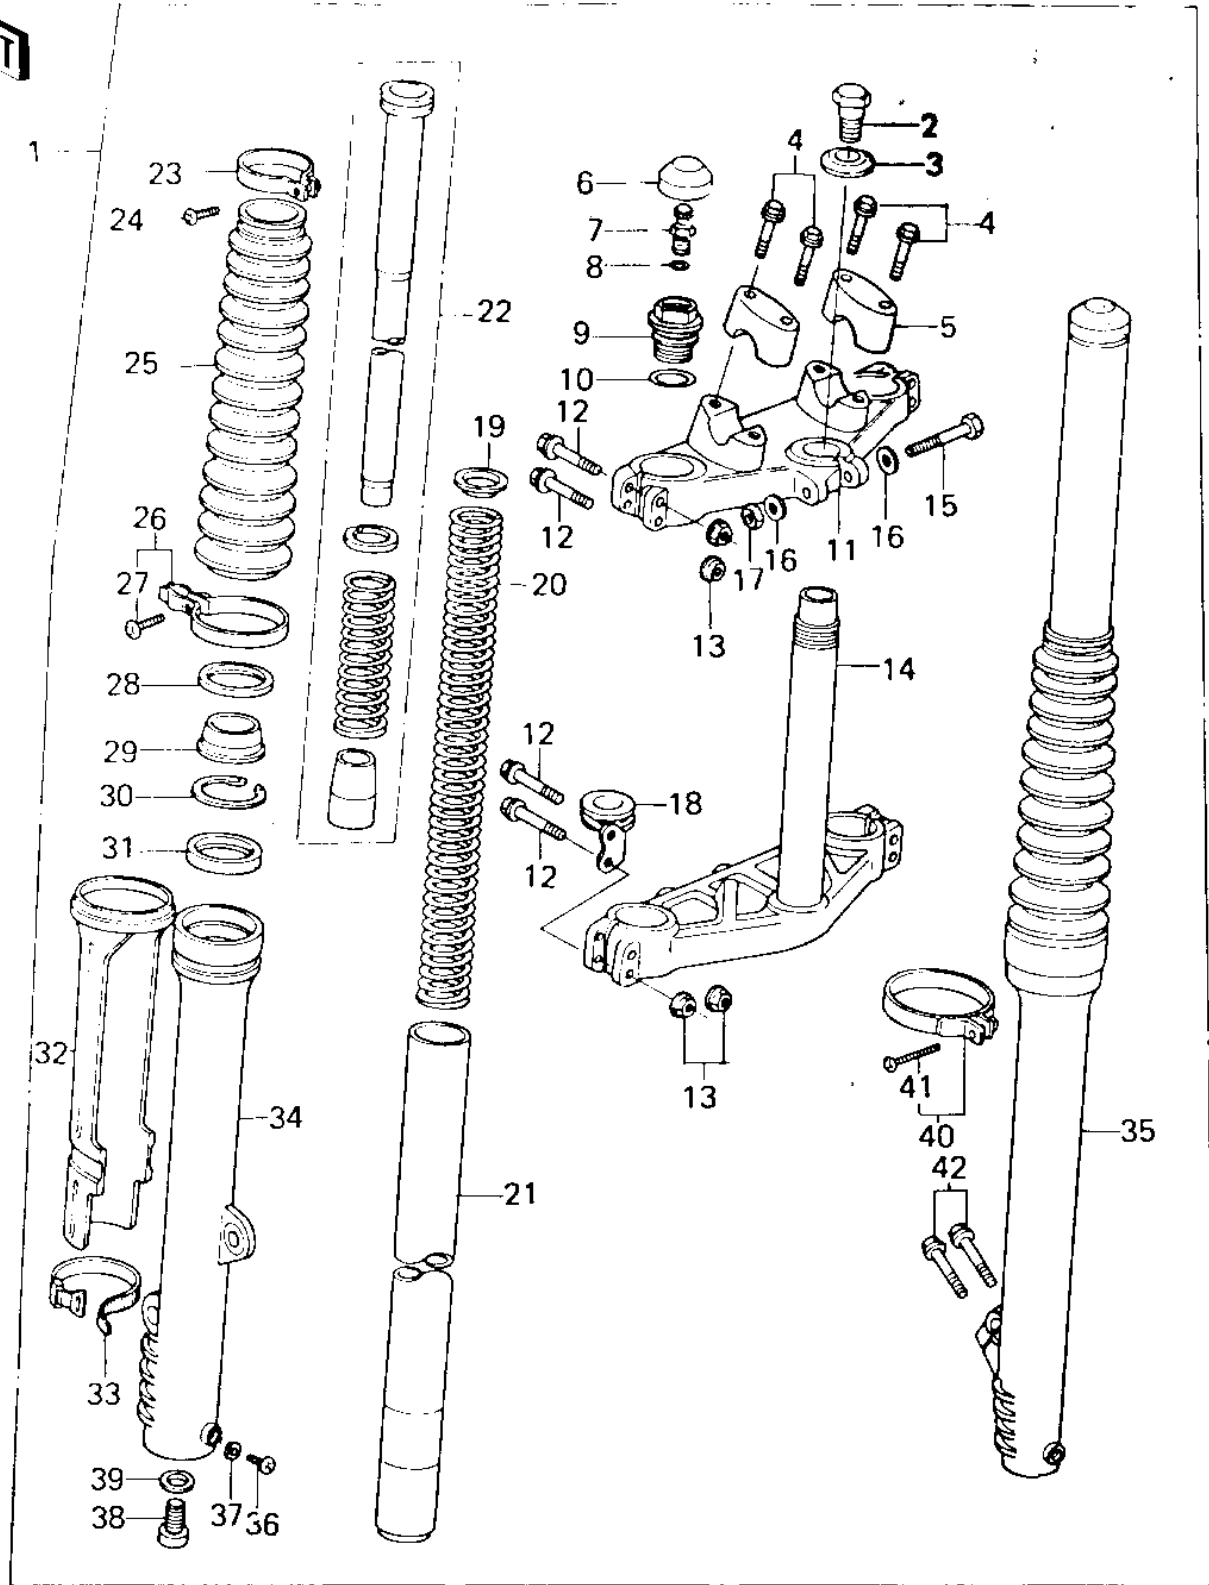

# 1978 KX125-A4 PARTS DIAGRAM

FRONT FORK (KX125-A5)

# 1978 KX125-A4 PARTS LIST

## FRONT FORK (KX125-A5)

ITEM NAME	PART NUMBER	QUANTITY
FORK-FRONT (Ref # 1)	44001-1070	1
BOLT,FORK TOP (Ref # 2)	44041-065	1
WASHER (Ref # 3)	44043-052	1
BOLT,HEX HEAD,8X35 (Ref # 4)	92001-1059	4
HOLDER,HANDLE BAR (Ref # 5)	46012-1003	2
CAP,RUBBER,FORK TOP (Ref # 6)	44029-1009	2
VALVE ASSY,AIR (Ref # 7)	16126-1003	2
"0" RING,AIR VALVE (Ref # 8)	92055-1018	2
CAP,FORK TOP (Ref # 9)	44029-1011	2
"0" RING,FORK TOP (Ref # 10)	92055-1051	2
HEAD,STEERING STEM (Ref # 11)	44039-1018	1
BOLT,HEX HEAD,8X53 (Ref # 12)	92001-1060	8
NUT,8M/M (Ref # 13)	44007-1002	8
STEM,STEERING (Ref # 14)	44037-1021	1
BOLT,HEX HEAD,8X57 (Ref # 15)	92001-1141	1
WASHER PLAIN 8MM (Ref # 16)	410B0800	2
NUT,LOCK,8MM (Ref # 17)	92015-1124	1
CLAMP,CABLE (Ref # 18)	92072-1027	1
GUIDE,FORK SPRING (Ref # 19)	44028-1004	2
SPRING,FORK INNER (Ref # 20)	44026-1030	2
TUBE,FORK INNER (Ref # 21)	44013-1020	2
CYLINDER-FORK (Ref # 22)	44022-1021	2
BAND,BOOTS (Ref # 23)	92072-1008	2
SCREW-PAN-CROS (Ref # 24)	220B0420	2
BOOT,FORK,L.GREEN (Ref # 25)	49006-1028	2
BAND,BOOTS L.H. (Ref # 26)	92072-1011	1
SCREW PAN HEAD 6X20 (Ref # 27)	220B0620	1
CASE,DUST SHIELD (Ref # 28)	32099-1002	2
DUST SHIELD,FORK (Ref # 29)	92093-1007	2

### FRONT FORK (KX125-A5)

ITEM NAME	PART NUMBER	QUANTITY
RING,SNAP,FORK OUTER (Ref # 30)	92033-1005	2
OIL,SEAL,FORK OUTER (Ref # 31)	92049-1009	2
GUARD,FORK (Ref # 32)	55020-1024	2
BAND,BOOTS (Ref # 33)	92072-1009	2
TUBE,LH,FORK OUTER (Ref # 34)	44005-1023	1
TUBE,RH,FORK OUTER (Ref # 35)	44006-1023	1
SCREW PAN HEAD 4X8 (Ref # 36)	220B0408	2
GASKET FORK DRAIN PLG (Ref # 37)	44045-002	2
BOLT-FORK CYLINDER (Ref # 38)	44041-040	2
GASKET,FORK CYLINDER (Ref # 39)	44045-057	2
BAND,BOOTS,R.H. (Ref # 40)	92072-1010	1
SCREW PAN HEAD 4X25 (Ref # 41)	220B0425	1
BOLT,HEX HEAD,8X25 (Ref # 42)	92001-1058	2