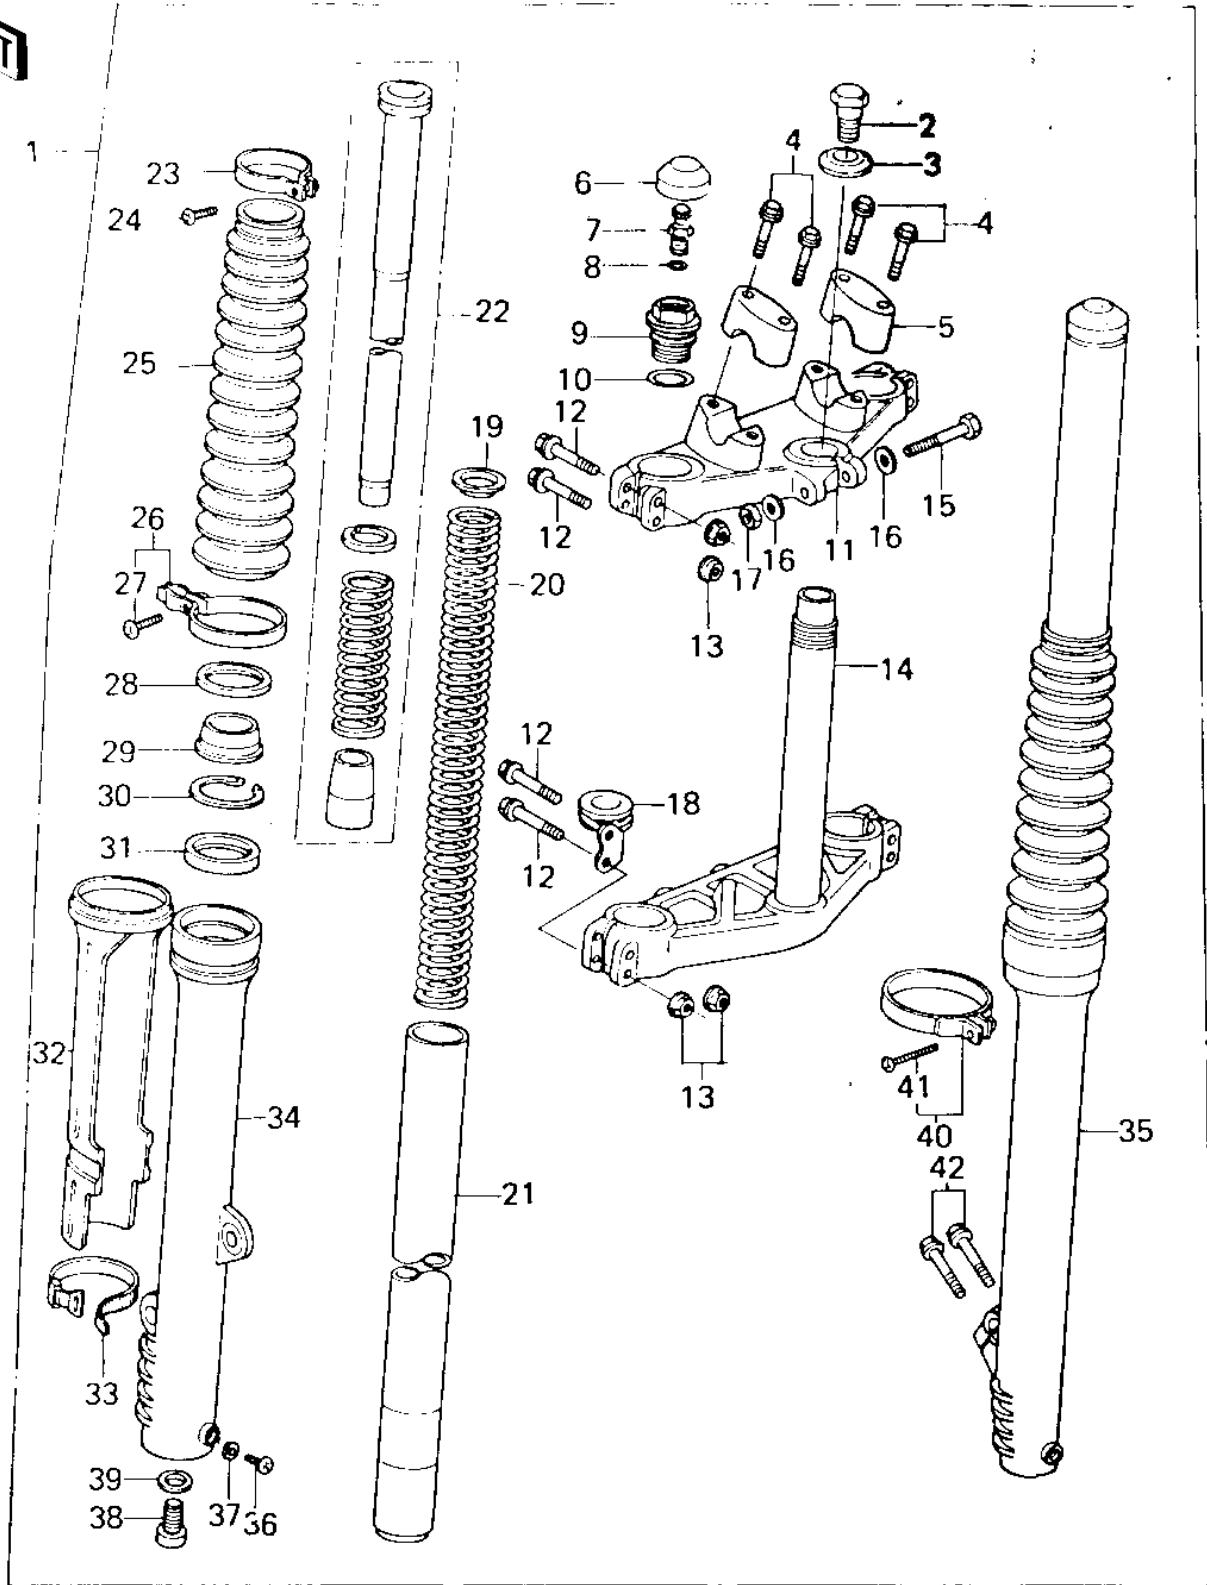

1978 KX125-A4 PARTS DIAGRAM

FRONT FORK (KX125-A5)

1978 KX125-A4 PARTS LIST

FRONT FORK (KX125-A5)

ITEM NAME	PART NUMBER	QUANTITY
FORK-FRONT (Ref # 1)	44001-1070	1
BOLT,FORK TOP (Ref # 2)	44041-065	1
WASHER (Ref # 3)	44043-052	1
BOLT,HEX HEAD,8X35 (Ref # 4)	92001-1059	4
HOLDER,HANDLE BAR (Ref # 5)	46012-1003	2
CAP,RUBBER,FORK TOP (Ref # 6)	44029-1009	2
VALVE ASSY,AIR (Ref # 7)	16126-1003	2
"0" RING,AIR VALVE (Ref # 8)	92055-1018	2
CAP,FORK TOP (Ref # 9)	44029-1011	2
"0" RING,FORK TOP (Ref # 10)	92055-1051	2
HEAD,STEERING STEM (Ref # 11)	44039-1018	1
BOLT,HEX HEAD,8X53 (Ref # 12)	92001-1060	8
NUT,8M/M (Ref # 13)	44007-1002	8
STEM,STEERING (Ref # 14)	44037-1021	1
BOLT,HEX HEAD,8X57 (Ref # 15)	92001-1141	1
WASHER PLAIN 8MM (Ref # 16)	410B0800	2
NUT,LOCK,8MM (Ref # 17)	92015-1124	1
CLAMP,CABLE (Ref # 18)	92072-1027	1
GUIDE,FORK SPRING (Ref # 19)	44028-1004	2
SPRING,FORK INNER (Ref # 20)	44026-1030	2
TUBE,FORK INNER (Ref # 21)	44013-1020	2
CYLINDER-FORK (Ref # 22)	44022-1021	2
BAND,BOOTS (Ref # 23)	92072-1008	2
SCREW-PAN-CROS (Ref # 24)	220B0420	2
BOOT,FORK,L.GREEN (Ref # 25)	49006-1028	2
BAND,BOOTS L.H. (Ref # 26)	92072-1011	1
SCREW PAN HEAD 6X20 (Ref # 27)	220B0620	1
CASE,DUST SHIELD (Ref # 28)	32099-1002	2
DUST SHIELD,FORK (Ref # 29)	92093-1007	2

1978 KX125-A4 PARTS LIST

FRONT FORK (KX125-A5)

ITEM NAME	PART NUMBER	QUANTITY
RING,SNAP,FORK OUTER (Ref # 30)	92033-1005	2
OIL,SEAL,FORK OUTER (Ref # 31)	92049-1009	2
GUARD,FORK (Ref # 32)	55020-1024	2
BAND,BOOTS (Ref # 33)	92072-1009	2
TUBE,LH,FORK OUTER (Ref # 34)	44005-1023	1
TUBE,RH,FORK OUTER (Ref # 35)	44006-1023	1
SCREW PAN HEAD 4X8 (Ref # 36)	220B0408	2
GASKET FORK DRAIN PLG (Ref # 37)	44045-002	2
BOLT-FORK CYLINDER (Ref # 38)	44041-040	2
GASKET,FORK CYLINDER (Ref # 39)	44045-057	2
BAND,BOOTS,R.H. (Ref # 40)	92072-1010	1
SCREW PAN HEAD 4X25 (Ref # 41)	220B0425	1
BOLT,HEX HEAD,8X25 (Ref # 42)	92001-1058	2