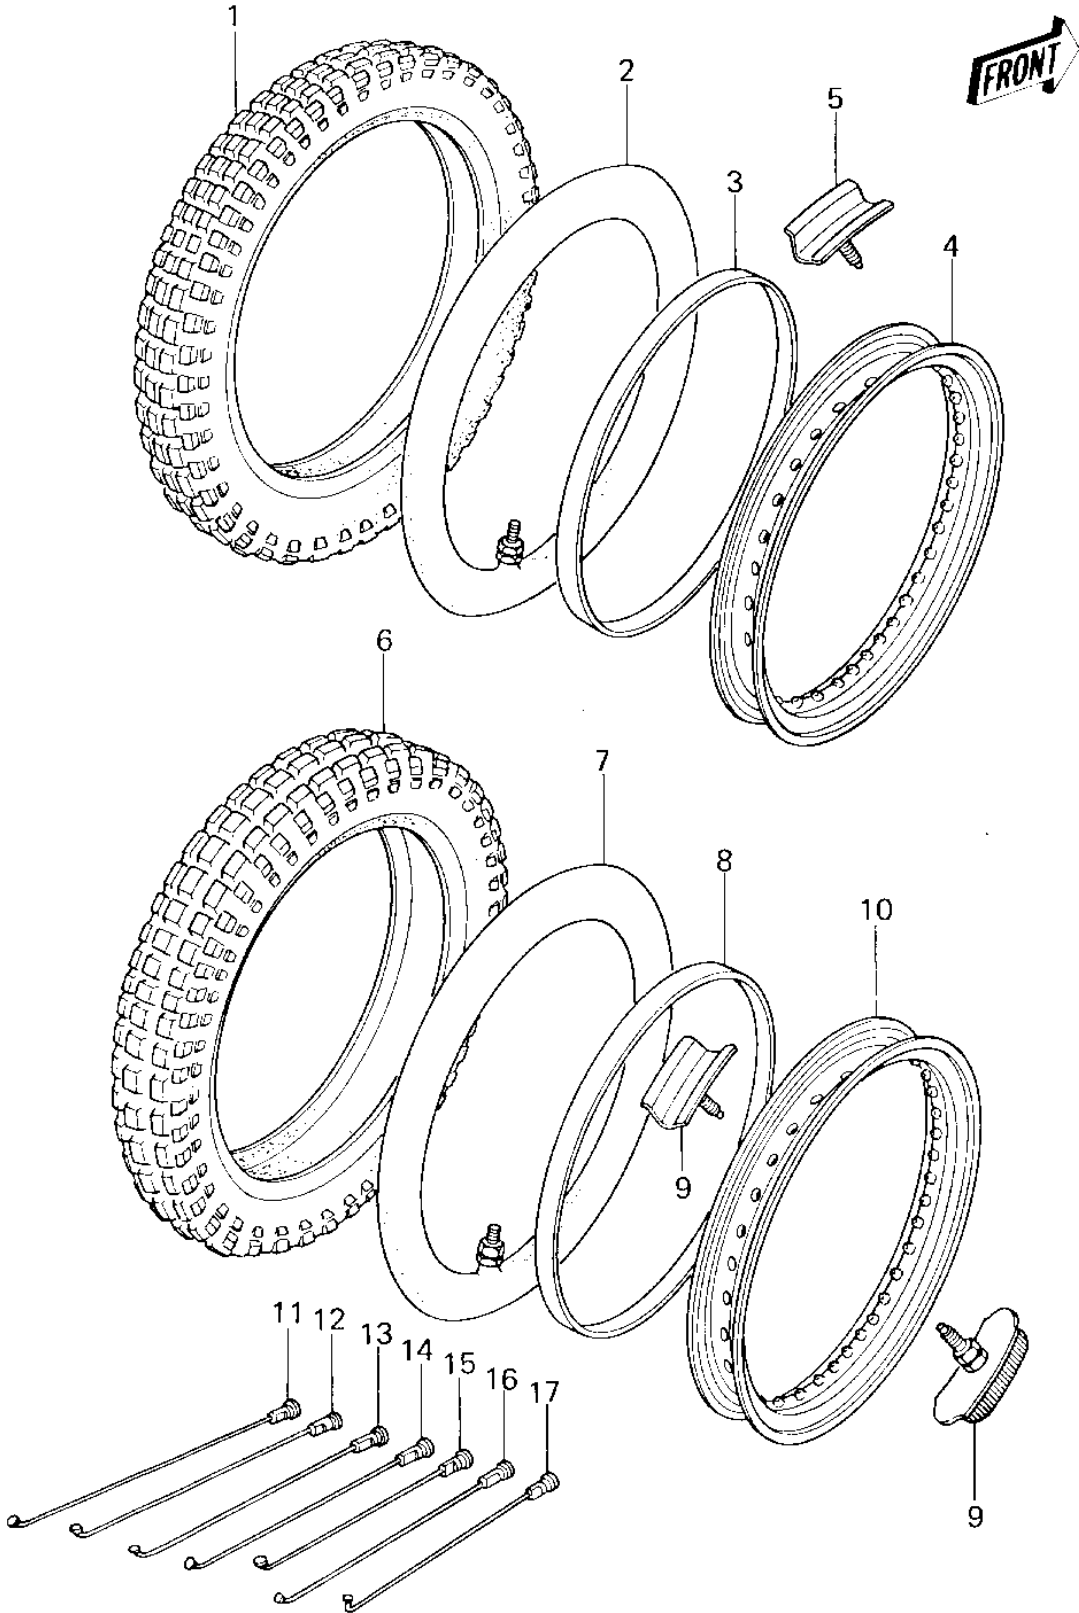

1978 KX125-A4 PARTS DIAGRAM

WHEELS/TIRES (78-'79 KX125-A4/A5)

1978 KX125-A4 PARTS LIST

WHEELS/TIRES ('78-'79 KX125-A4/A5)

ITEM NAME	PART NUMBER	QUANTITY
TIRE 300-21 DUN MX F (Ref # 1)	41002-1023	1
TIRE 300-21 K190 F (Ref # 1)	41002-1065	1
TUBE,2.75/3.70-21 (Ref # 2)	41022-1021	1
BAND,RIM,3.00-21 (Ref # 3)	41023-1001	1
RIM,FRONT,1.60X21E (Ref # 4)	41025-1004	1
PROTECTOR,BEAD 1.60A (Ref # 5)	41024-010	1
TIRE 400-18 K88 R (Ref # 6)	41002-1028	1
TIRE 400-18 K190 R (Ref # 6)	41002-1067	1
TUBE 350/375/410-18 (Ref # 7)	41022-031	1
BAND,RIM,4.00/5.10-18 (Ref # 8)	41023-1006	1
PROTECTOR,BEAD,1.85B (Ref # 9)	41024-011	2
RIM,REAR,1.85X18E (Ref # 10)	41025-1005	1
SPOKE-ASY,FR (Ref # 11)	41027-1005	9
SPOKE-ASY,FR (Ref # 12)	41027-1006	18
SPOKE-ASY,FR (Ref # 13)	41028-1004	9
SPOKE-ASY,RR INNER (Ref # 14)	41027-1007	9
SPOKE-ASY,RR INNER (Ref # 15)	41027-1008	9
SPOKE-ASY,RR OUTER (Ref # 16)	41028-1005	9
SPOKE-ASY,RR OUTER (Ref # 17)	41028-1006	9