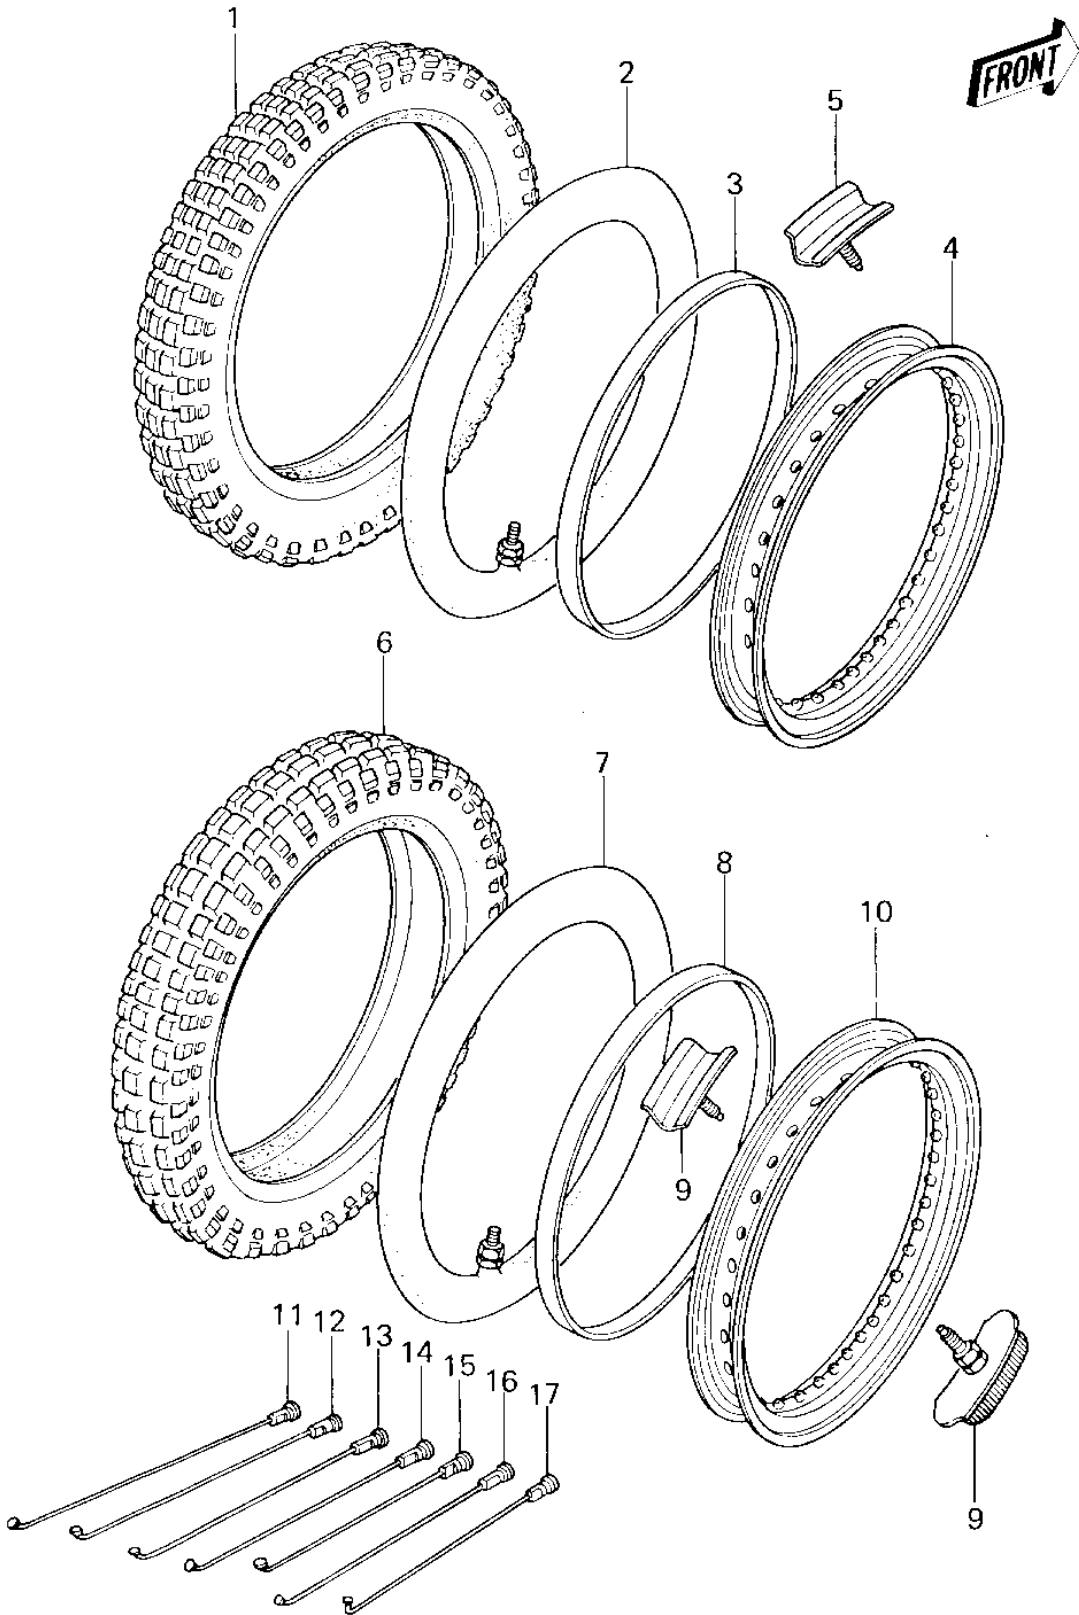

1979 KX125-A5 PARTS DIAGRAM

WHEELS/TIRES (78-'79 KX125-A4/A5)

1979 KX125-A5 PARTS LIST

WHEELS/TIRES ('78-'79 KX125-A4/A5)

ITEM NAME	PART NUMBER	QUANTITY
TIRE 300-21 DUN MX F (Ref # 1)	41002-1023	
TIRE 300-21 K190 F (Ref # 1)	41002-1065	
TUBE,2.75/3.70-21 (Ref # 2)	41022-1021	
BAND,RIM,3.00-21 (Ref # 3)	41023-1001	
RIM,FRONT,1.60X21E (Ref # 4)	41025-1004	
PROTECTOR,BEAD 1.60A (Ref # 5)	41024-010	
TIRE 400-18 K88 R (Ref # 6)	41002-1028	
TIRE 400-18 K190 R (Ref # 6)	41002-1067	
TUBE 350/375/410-18 (Ref # 7)	41022-031	
BAND,RIM,4.00/5.10-18 (Ref # 8)	41023-1006	
PROTECTOR,BEAD,1.85B (Ref # 9)	41024-011	
RIM,REAR,1.85X18E (Ref # 10)	41025-1005	
SPOKE-ASY,FR (Ref # 11)	41027-1005	
SPOKE-ASY,FR (Ref # 12)	41027-1006	
SPOKE-ASY,FR (Ref # 13)	41028-1004	
SPOKE-ASY,RR INNER (Ref # 14)	41027-1007	
SPOKE-ASY,RR INNER (Ref # 15)	41027-1008	
SPOKE-ASY,RR OUTER (Ref # 16)	41028-1005	
SPOKE-ASY,RR OUTER (Ref # 17)	41028-1006	