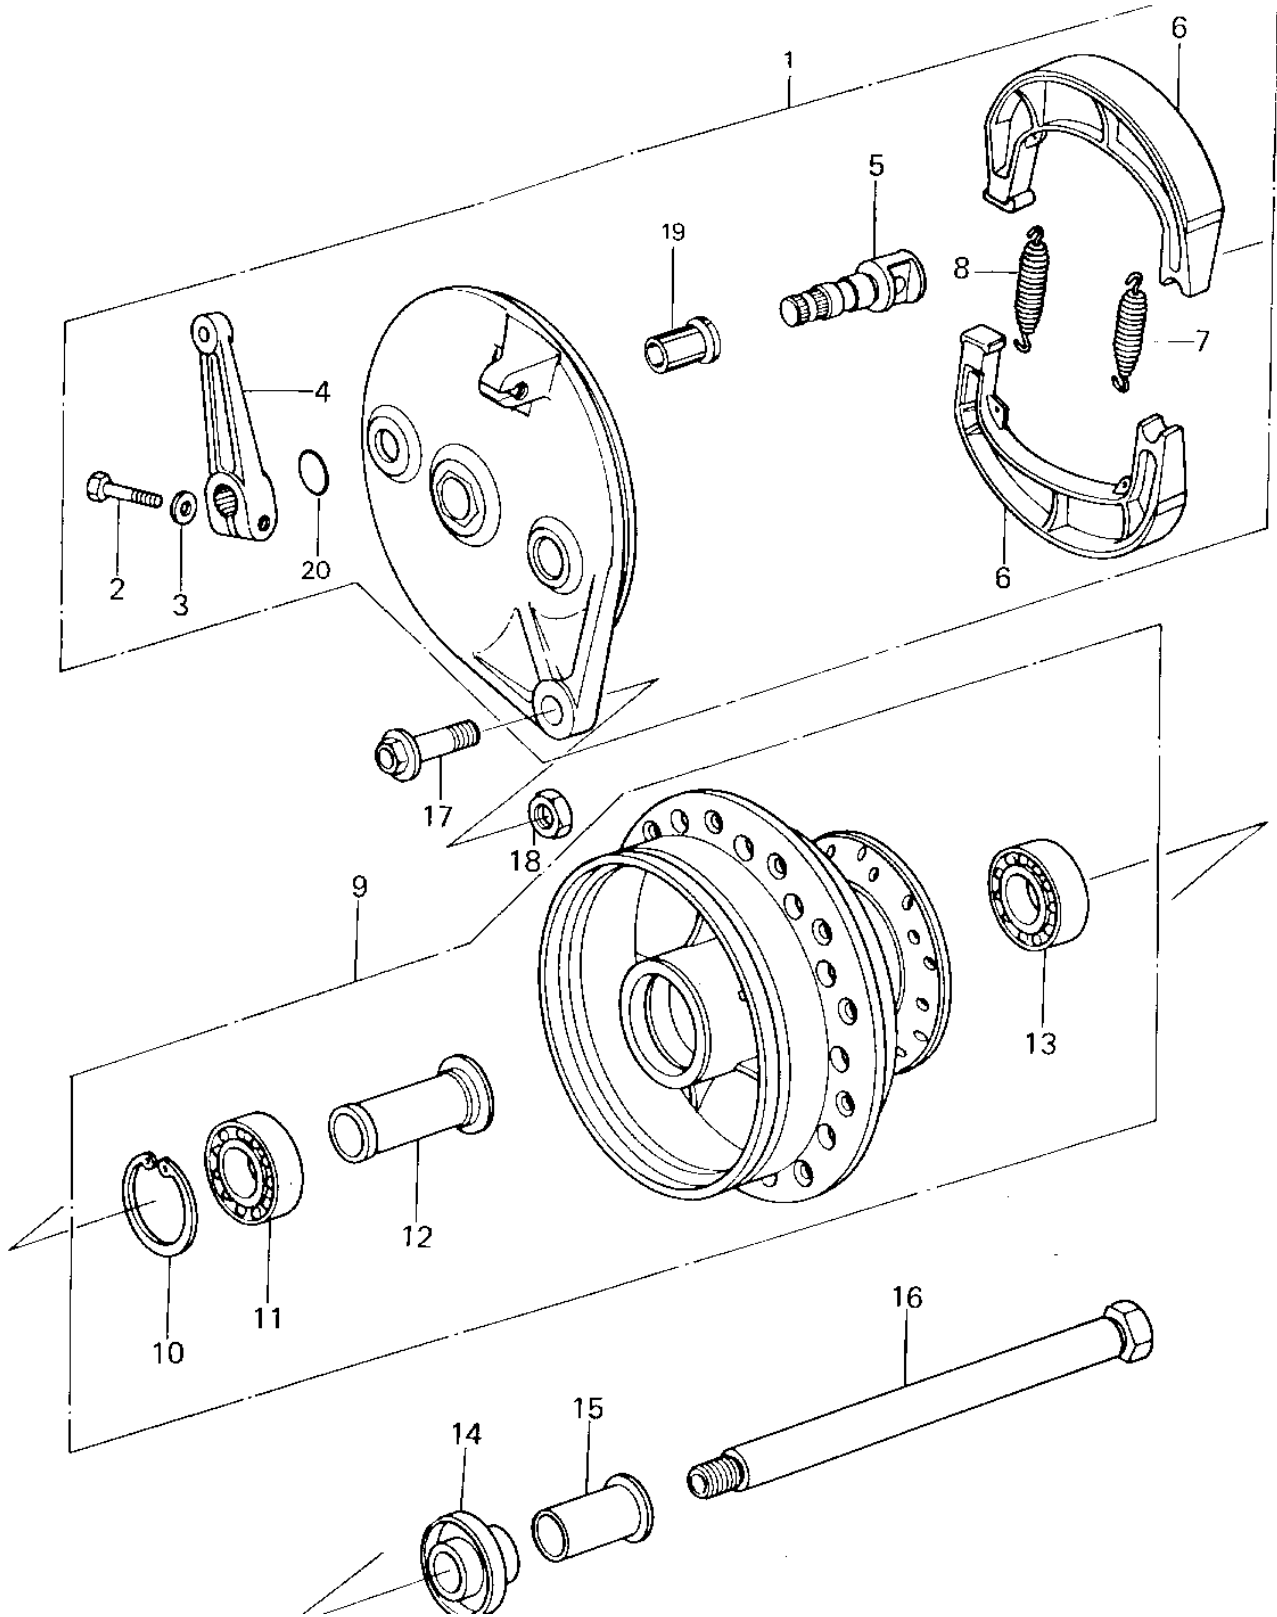

1978 KX125-A4 PARTS DIAGRAM

FRONT HUB/BRAKE ('78-'79 KX125-A4/A5)

1978 KX125-A4 PARTS LIST

FRONT HUB/BRAKE ('78-'79 KX125-A4/A5)

ITEM NAME	PART NUMBER	QUANTITY
PANEL-ASY,FR BRK (Ref # 1)	41035-1011-21	1
BOLT-UPSET (Ref # 2)	112G0622	1
WASHER PLAIN 6MM (Ref # 3)	410B0600	1
LEVER,BRAKE CAM,FRONT (Ref # 4)	41053-1007	1
CAM SHAFT,FRONT BRAKE (Ref # 5)	41050-1006	1
SHOE,BRAKE (Ref # 6)	41048-015	2
SPRING,BRAKE SHOE (Ref # 7)	92081-1766	1
SPRING,BRAKE SHOE (Ref # 8)	92081-1550	1
DRUM-ASSY,FR BRK,BLK (Ref # 9)	41034-1009-21	1
CIRCLIP.37MM (Ref # 10)	481J3700	1
BEARING,BALL (Ref # 11)	601B6301U	1
COLLAR,FRONT BEARING (Ref # 12)	92027-1073	1
BEARING,BALL (Ref # 13)	601B6201U	1
COLLAR,FRONT AXLE (Ref # 14)	92027-1071	1
COLLAR,FRONT AXLE (Ref # 15)	92027-1070	1
AXLE,FRONT (Ref # 16)	41068-1008	1
BOLT,HEX HEAD,10X38 (Ref # 17)	92001-1084	1
BOLT,10X45 (Ref # 17)	92001-1182	1
NUT,LOCK,10MM (Ref # 18)	92019-021	1
BUSHING,BRAKE CAMSHT (Ref # 19)	92028-1020	1
"O" RING,12MM (Ref # 20)	670B2012	1