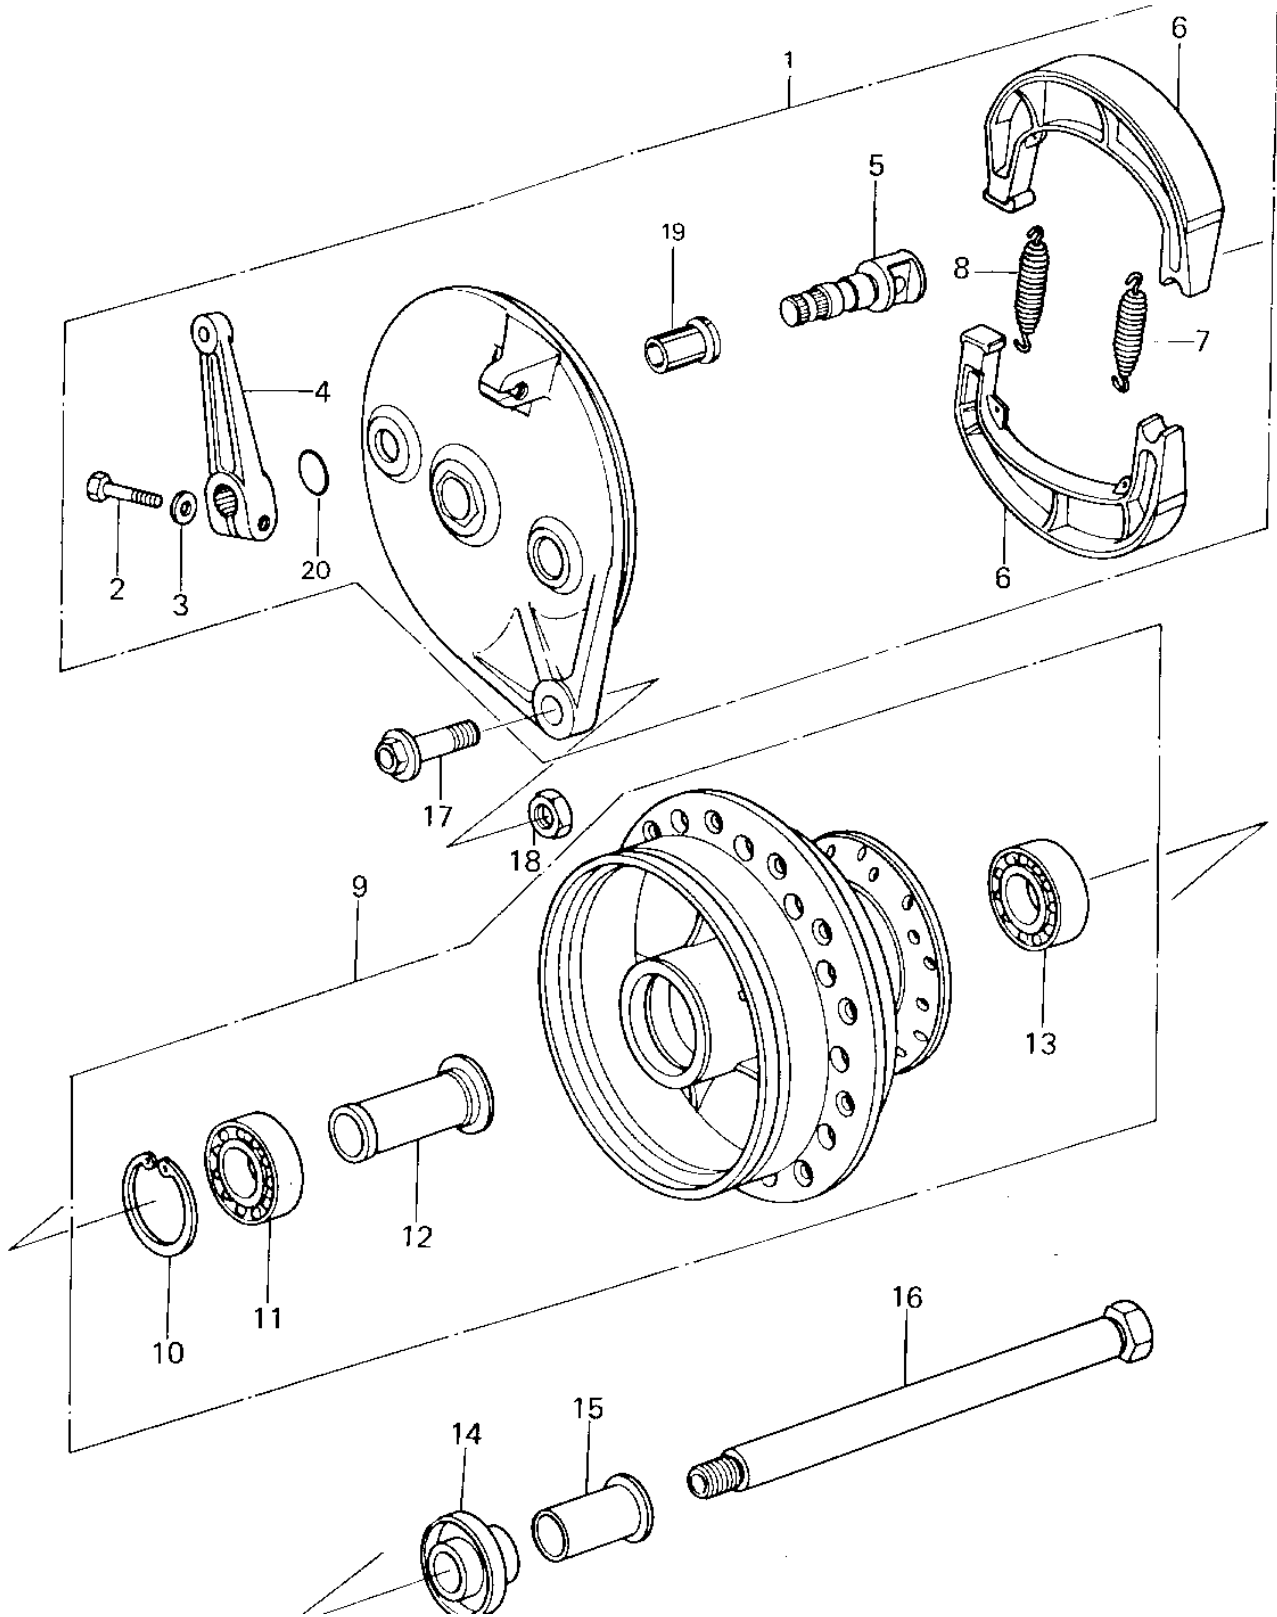

# 1978 KX125-A4 PARTS DIAGRAM

FRONT HUB/BRAKE ('78-'79 KX125-A4/A5)

# 1978 KX125-A4 PARTS LIST

FRONT HUB/BRAKE ('78-'79 KX125-A4/A5)

ITEM NAME	PART NUMBER	QUANTITY
PANEL-ASY,FR BRK (Ref # 1)	41035-1011-21	1
BOLT-UPSET (Ref # 2)	112G0622	1
WASHER PLAIN 6MM (Ref # 3)	410B0600	1
LEVER,BRAKE CAM,FRONT (Ref # 4)	41053-1007	1
CAM SHAFT,FRONT BRAKE (Ref # 5)	41050-1006	1
SHOE,BRAKE (Ref # 6)	41048-015	2
SPRING,BRAKE SHOE (Ref # 7)	92081-1766	1
SPRING,BRAKE SHOE (Ref # 8)	92081-1550	1
DRUM-ASSY,FR BRK,BLK (Ref # 9)	41034-1009-21	1
CIRCLIP.37MM (Ref # 10)	481J3700	1
BEARING,BALL (Ref # 11)	601B6301U	1
COLLAR,FRONT BEARING (Ref # 12)	92027-1073	1
BEARING,BALL (Ref # 13)	601B6201U	1
COLLAR,FRONT AXLE (Ref # 14)	92027-1071	1
COLLAR,FRONT AXLE (Ref # 15)	92027-1070	1
AXLE,FRONT (Ref # 16)	41068-1008	1
BOLT,HEX HEAD,10X38 (Ref # 17)	92001-1084	1
BOLT,10X45 (Ref # 17)	92001-1182	1
NUT,LOCK,10MM (Ref # 18)	92019-021	1
BUSHING,BRAKE CAMSHT (Ref # 19)	92028-1020	1
"O" RING,12MM (Ref # 20)	670B2012	1