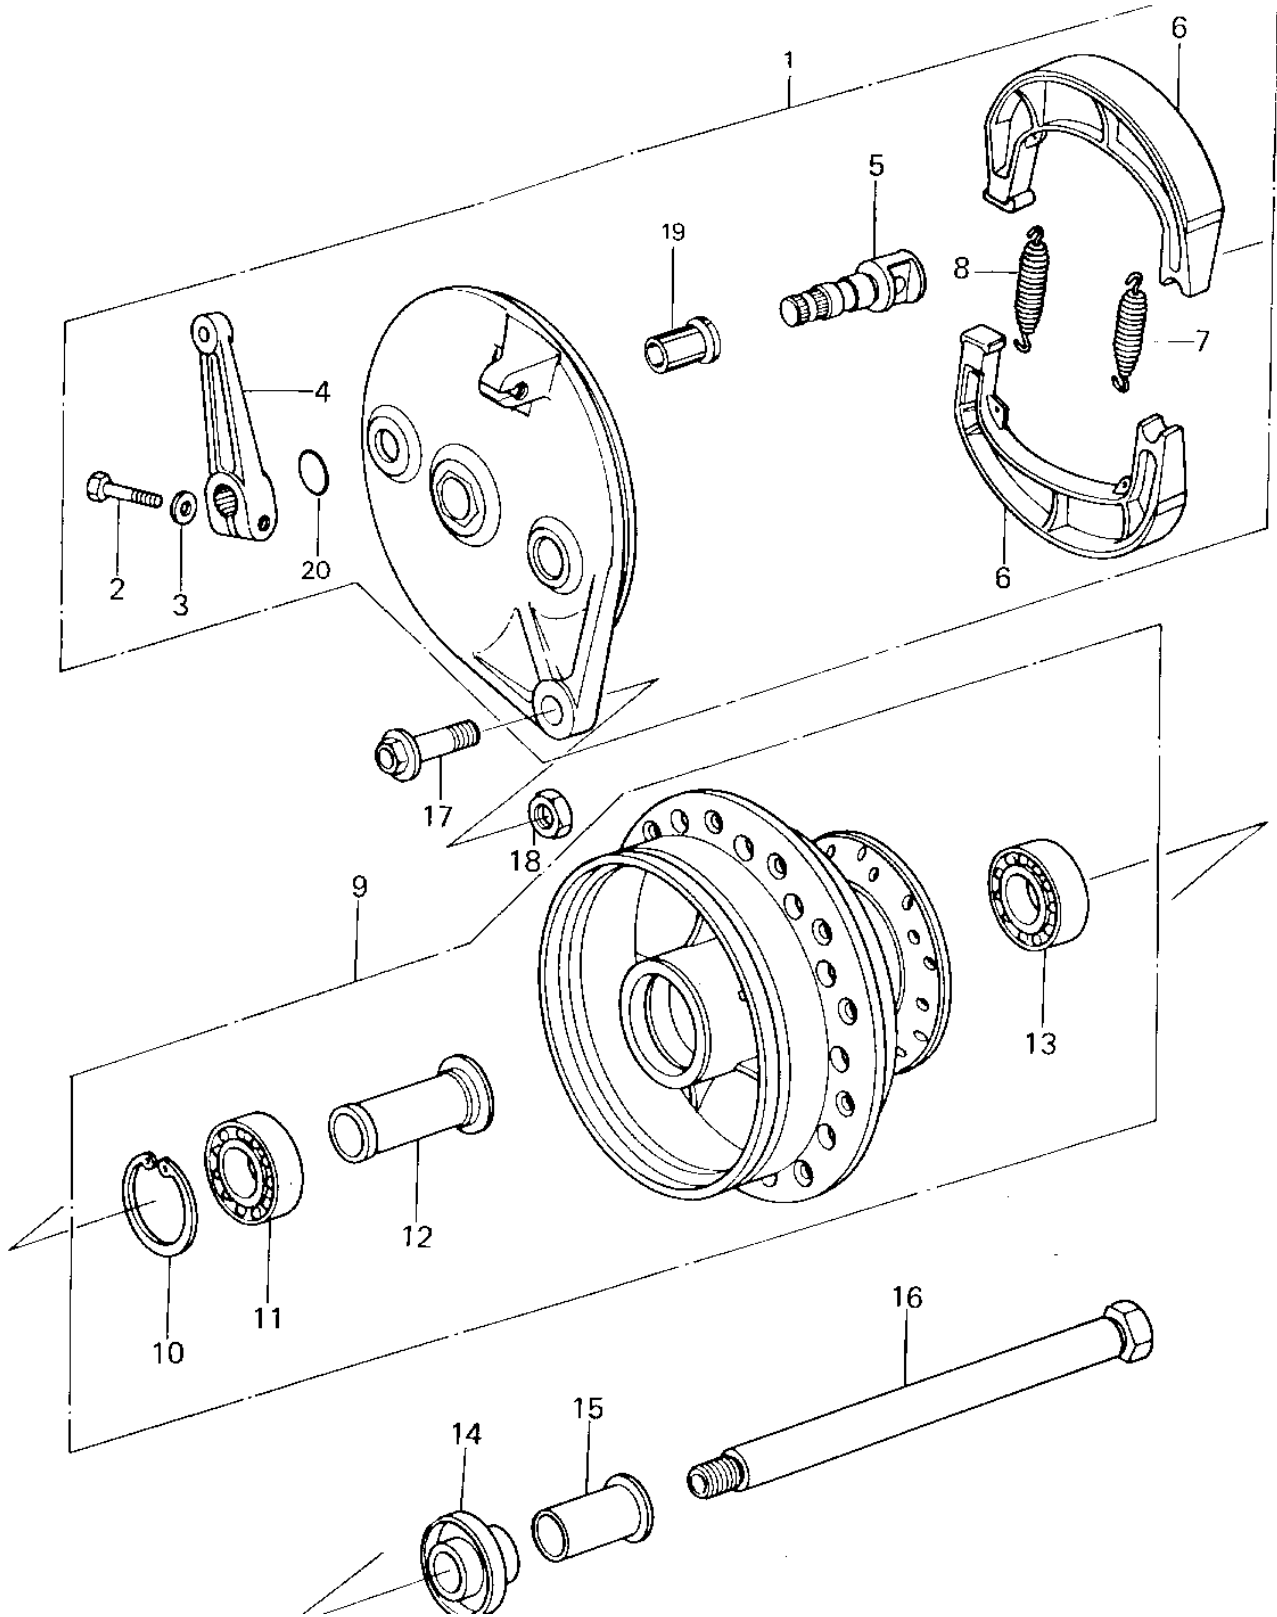

1979 KX125-A5 PARTS DIAGRAM

FRONT HUB/BRAKE ('78-'79 KX125-A4/A5)

1979 KX125-A5 PARTS LIST

FRONT HUB/BRAKE ('78-'79 KX125-A4/A5)

ITEM NAME	PART NUMBER	QUANTITY
PANEL-ASY,FR BRK (Ref # 1)	41035-1011-21	
BOLT-UPSET (Ref # 2)	112G0622	
WASHER PLAIN 6MM (Ref # 3)	410B0600	
LEVER,BRAKE CAM,FRONT (Ref # 4)	41053-1007	
CAM SHAFT,FRONT BRAKE (Ref # 5)	41050-1006	
SHOE,BRAKE (Ref # 6)	41048-015	
SPRING,BRAKE SHOE (Ref # 7)	92081-1766	
SPRING,BRAKE SHOE (Ref # 8)	92081-1550	
DRUM-ASSY,FR BRK,BLK (Ref # 9)	41034-1009-21	
CIRCLIP.37MM (Ref # 10)	481J3700	
BEARING,BALL (Ref # 11)	601B6301U	
COLLAR,FRONT BEARING (Ref # 12)	92027-1073	
BEARING,BALL (Ref # 13)	601B6201U	
COLLAR,FRONT AXLE (Ref # 14)	92027-1071	
COLLAR,FRONT AXLE (Ref # 15)	92027-1070	
AXLE,FRONT (Ref # 16)	41068-1008	
BOLT,HEX HEAD,10X38 (Ref # 17)	92001-1084	
BOLT,10X45 (Ref # 17)	92001-1182	
NUT,LOCK,10MM (Ref # 18)	92019-021	
BUSHING,BRAKE CAMSHT (Ref # 19)	92028-1020	
"O" RING,12MM (Ref # 20)	670B2012	