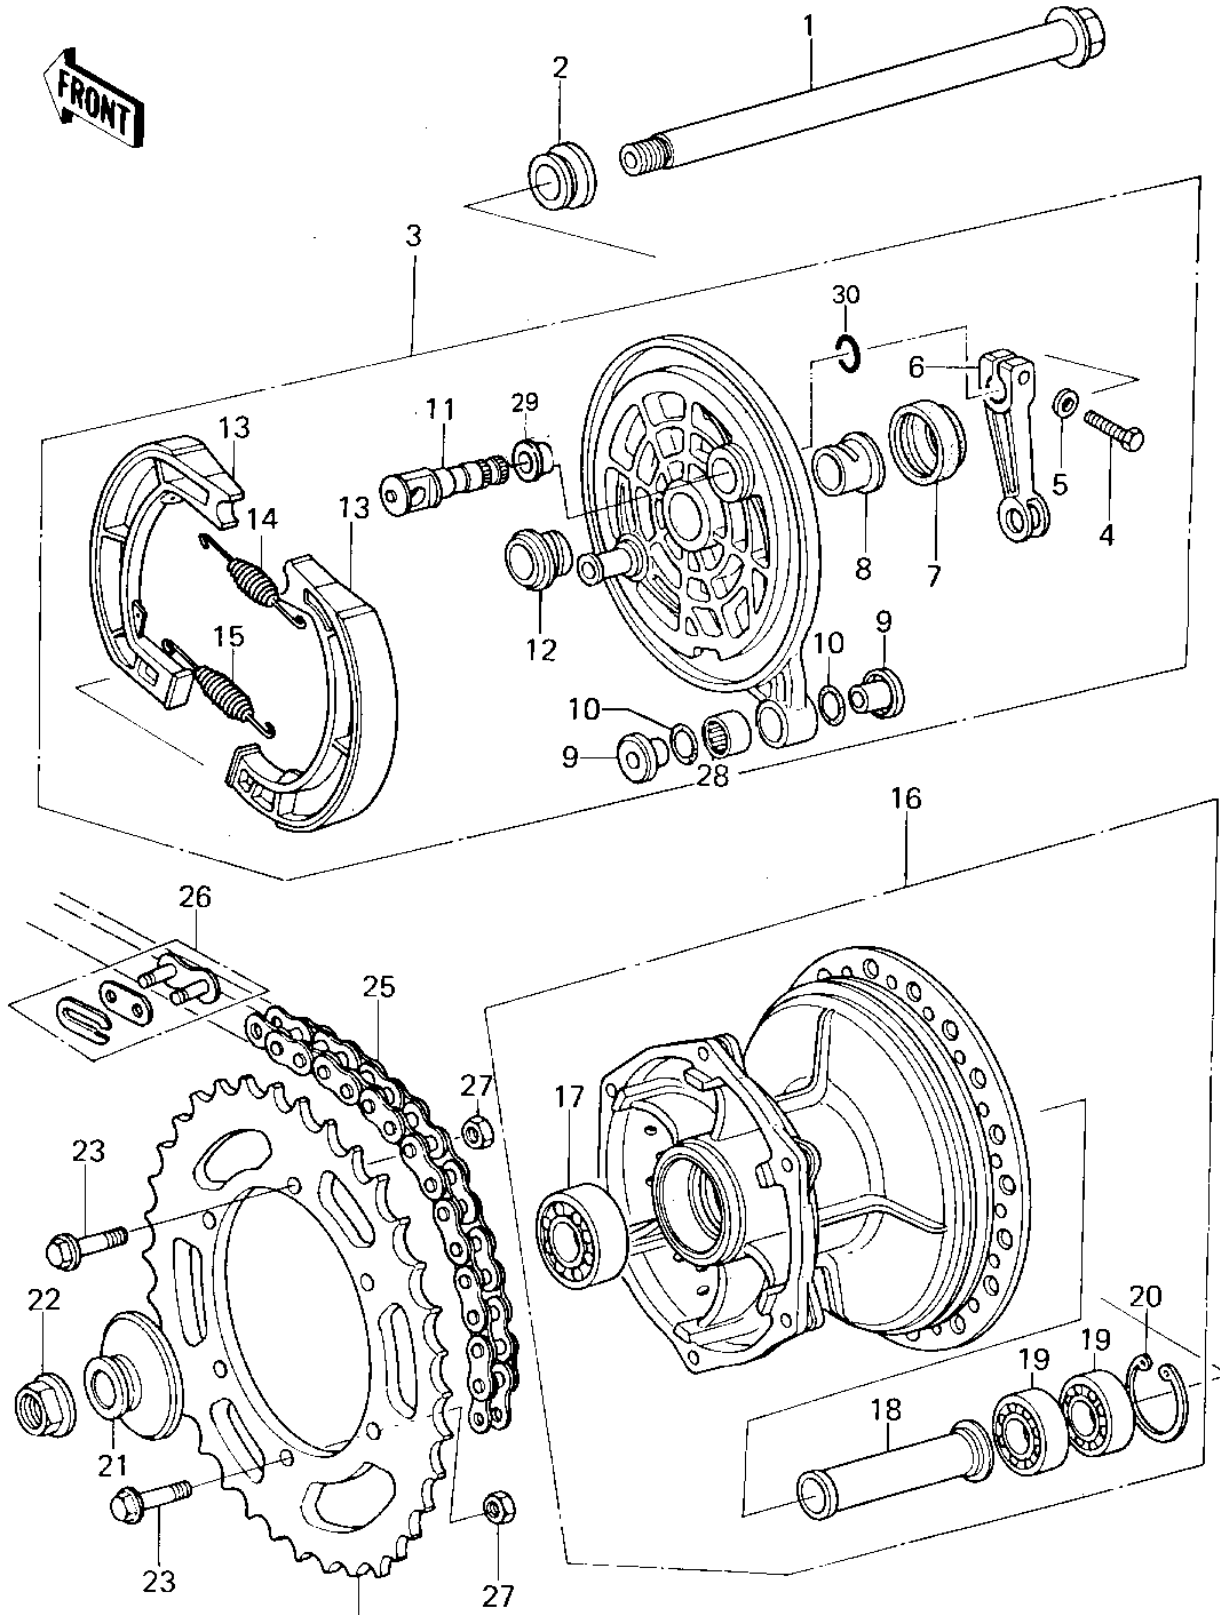

1978 KX125-A4 PARTS DIAGRAM

REAR HUB/BRAKE/CHAIN ('78-'79 KX125-A4/A)

1978 KX125-A4 PARTS LIST

REAR HUB/BRAKE/CHAIN ('78-'79 KX125-A4/A)

ITEM NAME	PART NUMBER	QUANTITY
AXLE,REAR (Ref # 1)	41068-1007	1
COLLAR,REAR AXLE (Ref # 2)	92027-1039	1
PANEL-ASY,RR BRK (Ref # 3)	41035-1012-21	1
BOLT-UPSET (Ref # 4)	112G0622	1
WASHER PLAIN 6MM (Ref # 5)	410B0600	1
LEVER,BROKE CAM REAR (Ref # 6)	41053-1008	1
OIL SEAL (Ref # 7)	92093-1004	1
SLEEVE,REAR BRAKE (Ref # 8)	42036-1010	1
COLLAR (Ref # 9)	92027-1040	2
"O" RING (Ref # 10)	670B2011	2
CAM SHAFT, (Ref # 11)	41050-1007	1
SLEEVE,REAR BRAKE (Ref # 12)	42036-1009	1
SHOE,BRAKE (Ref # 13)	42019-010	2
SPRING,BRAKE SHOE (Ref # 14)	92081-1766	1
SPRING,BRAKE SHOE (Ref # 15)	92081-1550	1
DRUM-ASSY,RR BRK,BLK (Ref # 16)	41034-1010-21	1
BEARING BALL (Ref # 17)	601B6203U	1
COLLAR,REAR BRAKE (Ref # 18)	92027-1037	1
BEARING-BALL,#6003UC3 (Ref # 19)	601B6003U	2
CIRCLIP,35MM (Ref # 20)	481J3500	1
COLLAR,REAR AXLE (Ref # 21)	92027-1072	1
NUT,16M/M (Ref # 22)	92015-1015	1
BOLT,HEX HEAD,8X32 (Ref # 23)	92001-1040	6
REAR SPROCKET,63T (Ref # 24)	42041-1017	1
REAR,SPROCKET,60T (Ref # 24)	42041-1011	1
REAR SPROCKET,61T (Ref # 24)	42041-1018	(1
REAR SPROCKET,65T (Ref # 24)	42041-1019	(1
REAR,SPROCKET,58T (Ref # 24)	42041-1012	(1
REAR,SPROCKET,62T (Ref # 24)	42041-1013	(1

1978 KX125-A4 PARTS LIST

REAR HUB/BRAKE/CHAIN ('78-'79 KX125-A4/A)

ITEM NAME	PART NUMBER	QUANTITY
DR CHAIN 428X130 (Ref # 25)	92057-1008	1
DR CHAIN 428X134 (Ref # 25)	92057-1021	1
CHAIN JOINT 428 (Ref # 26)	92058-1003	1
NUT,LOCK,8MM (Ref # 27)	92017-013	6
BEARING,NEEDLE (Ref # 28)	92046-1009	1
BUSHING,BRAKE CAMSHFT (Ref # 29)	92028-1020	1
"O" RING,12MM (Ref # 30)	670B2012	1