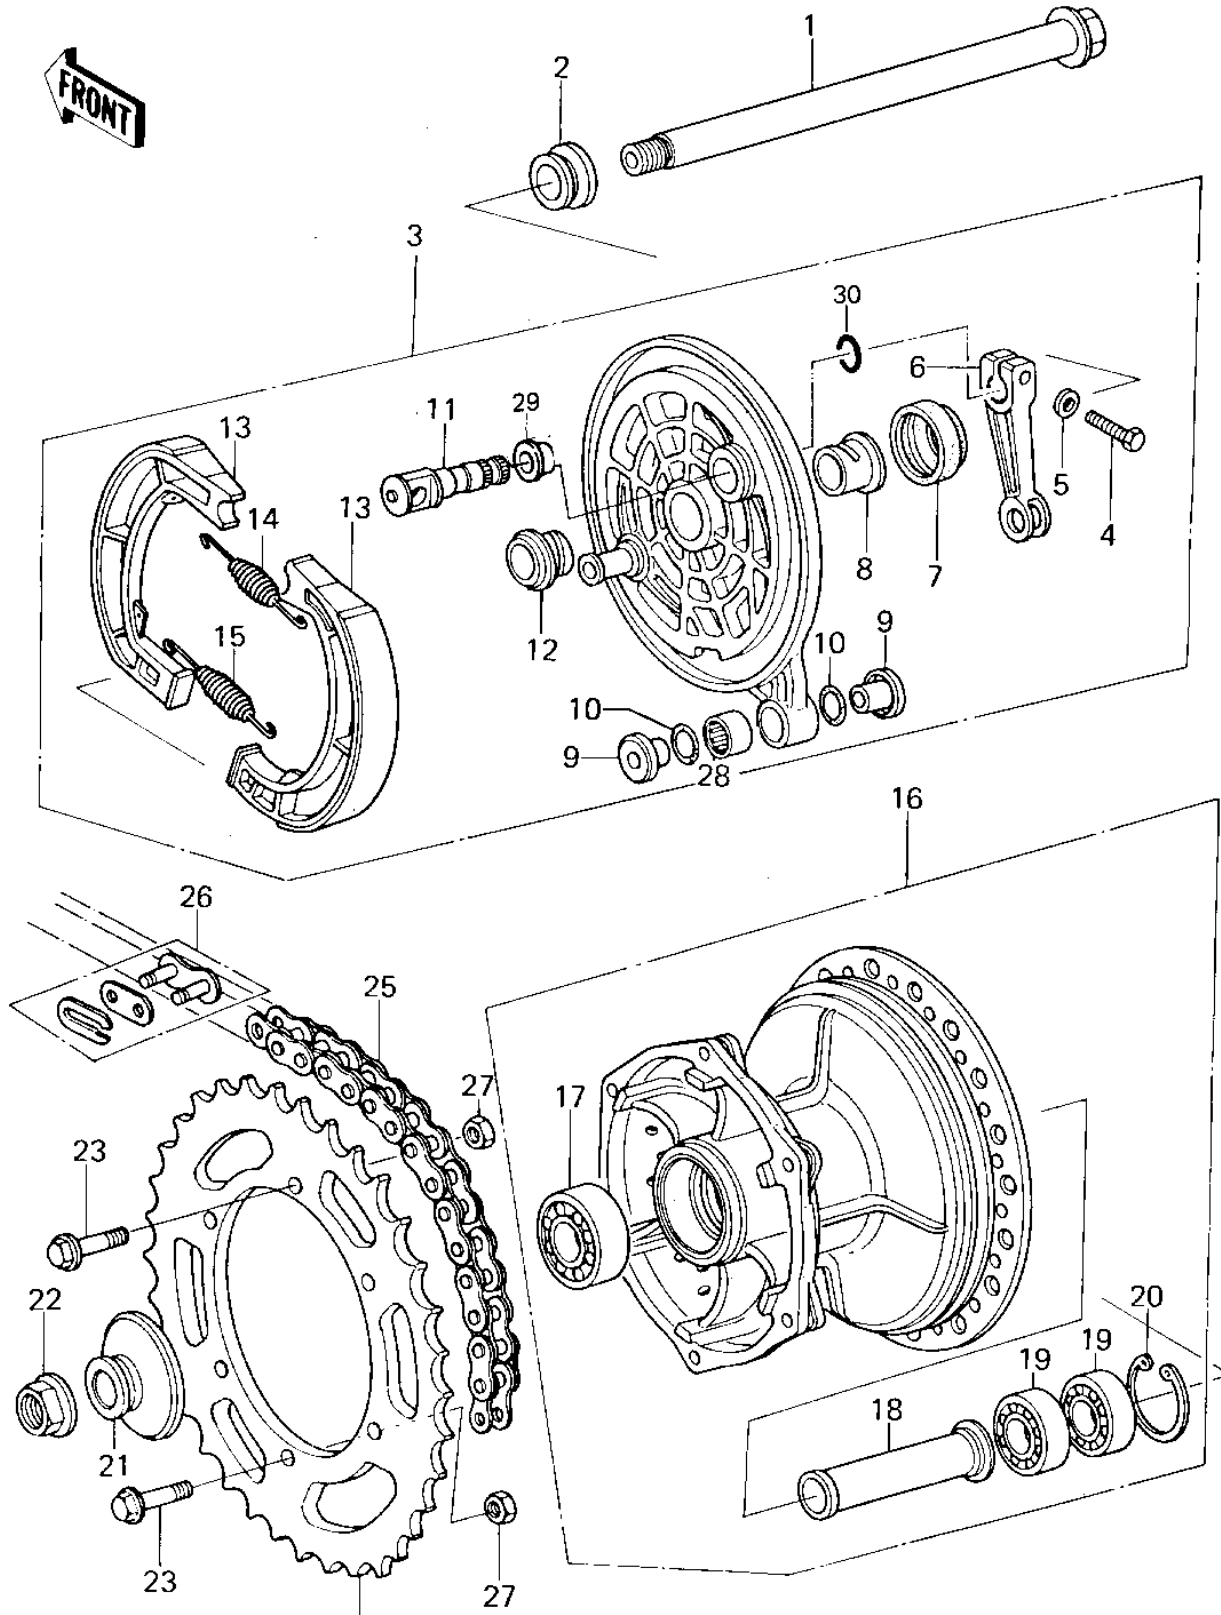

# 1978 KX125-A4 PARTS DIAGRAM

REAR HUB/BRAKE/CHAIN ('78-'79 KX125-A4/A)

# 1978 KX125-A4 PARTS LIST

REAR HUB/BRAKE/CHAIN ('78-'79 KX125-A4/A)

ITEM NAME	PART NUMBER	QUANTITY
AXLE,REAR (Ref # 1)	41068-1007	1
COLLAR,REAR AXLE (Ref # 2)	92027-1039	1
PANEL-ASY,RR BRK (Ref # 3)	41035-1012-21	1
BOLT-UPSET (Ref # 4)	112G0622	1
WASHER PLAIN 6MM (Ref # 5)	410B0600	1
LEVER,BROKE CAM REAR (Ref # 6)	41053-1008	1
OIL SEAL (Ref # 7)	92093-1004	1
SLEEVE,REAR BRAKE (Ref # 8)	42036-1010	1
COLLAR (Ref # 9)	92027-1040	2
"O" RING (Ref # 10)	670B2011	2
CAM SHAFT, (Ref # 11)	41050-1007	1
SLEEVE,REAR BRAKE (Ref # 12)	42036-1009	1
SHOE,BRAKE (Ref # 13)	42019-010	2
SPRING,BRAKE SHOE (Ref # 14)	92081-1766	1
SPRING,BRAKE SHOE (Ref # 15)	92081-1550	1
DRUM-ASSY,RR BRK,BLK (Ref # 16)	41034-1010-21	1
BEARING BALL (Ref # 17)	601B6203U	1
COLLAR,REAR BRAKE (Ref # 18)	92027-1037	1
BEARING-BALL,#6003UC3 (Ref # 19)	601B6003U	2
CIRCLIP,35MM (Ref # 20)	481J3500	1
COLLAR,REAR AXLE (Ref # 21)	92027-1072	1
NUT,16M/M (Ref # 22)	92015-1015	1
BOLT,HEX HEAD,8X32 (Ref # 23)	92001-1040	6
REAR SPROCKET,63T (Ref # 24)	42041-1017	1
REAR,SPROCKET,60T (Ref # 24)	42041-1011	1
REAR SPROCKET,61T (Ref # 24)	42041-1018	(1
REAR SPROCKET,65T (Ref # 24)	42041-1019	(1
REAR,SPROCKET,58T (Ref # 24)	42041-1012	(1
REAR,SPROCKET,62T (Ref # 24)	42041-1013	(1

# 1978 KX125-A4 PARTS LIST

REAR HUB/BRAKE/CHAIN ('78-'79 KX125-A4/A)

ITEM NAME	PART NUMBER	QUANTITY
DR CHAIN 428X130 (Ref # 25)	92057-1008	1
DR CHAIN 428X134 (Ref # 25)	92057-1021	1
CHAIN JOINT 428 (Ref # 26)	92058-1003	1
NUT,LOCK,8MM (Ref # 27)	92017-013	6
BEARING,NEEDLE (Ref # 28)	92046-1009	1
BUSHING,BRAKE CAMSHFT (Ref # 29)	92028-1020	1
"O" RING,12MM (Ref # 30)	670B2012	1