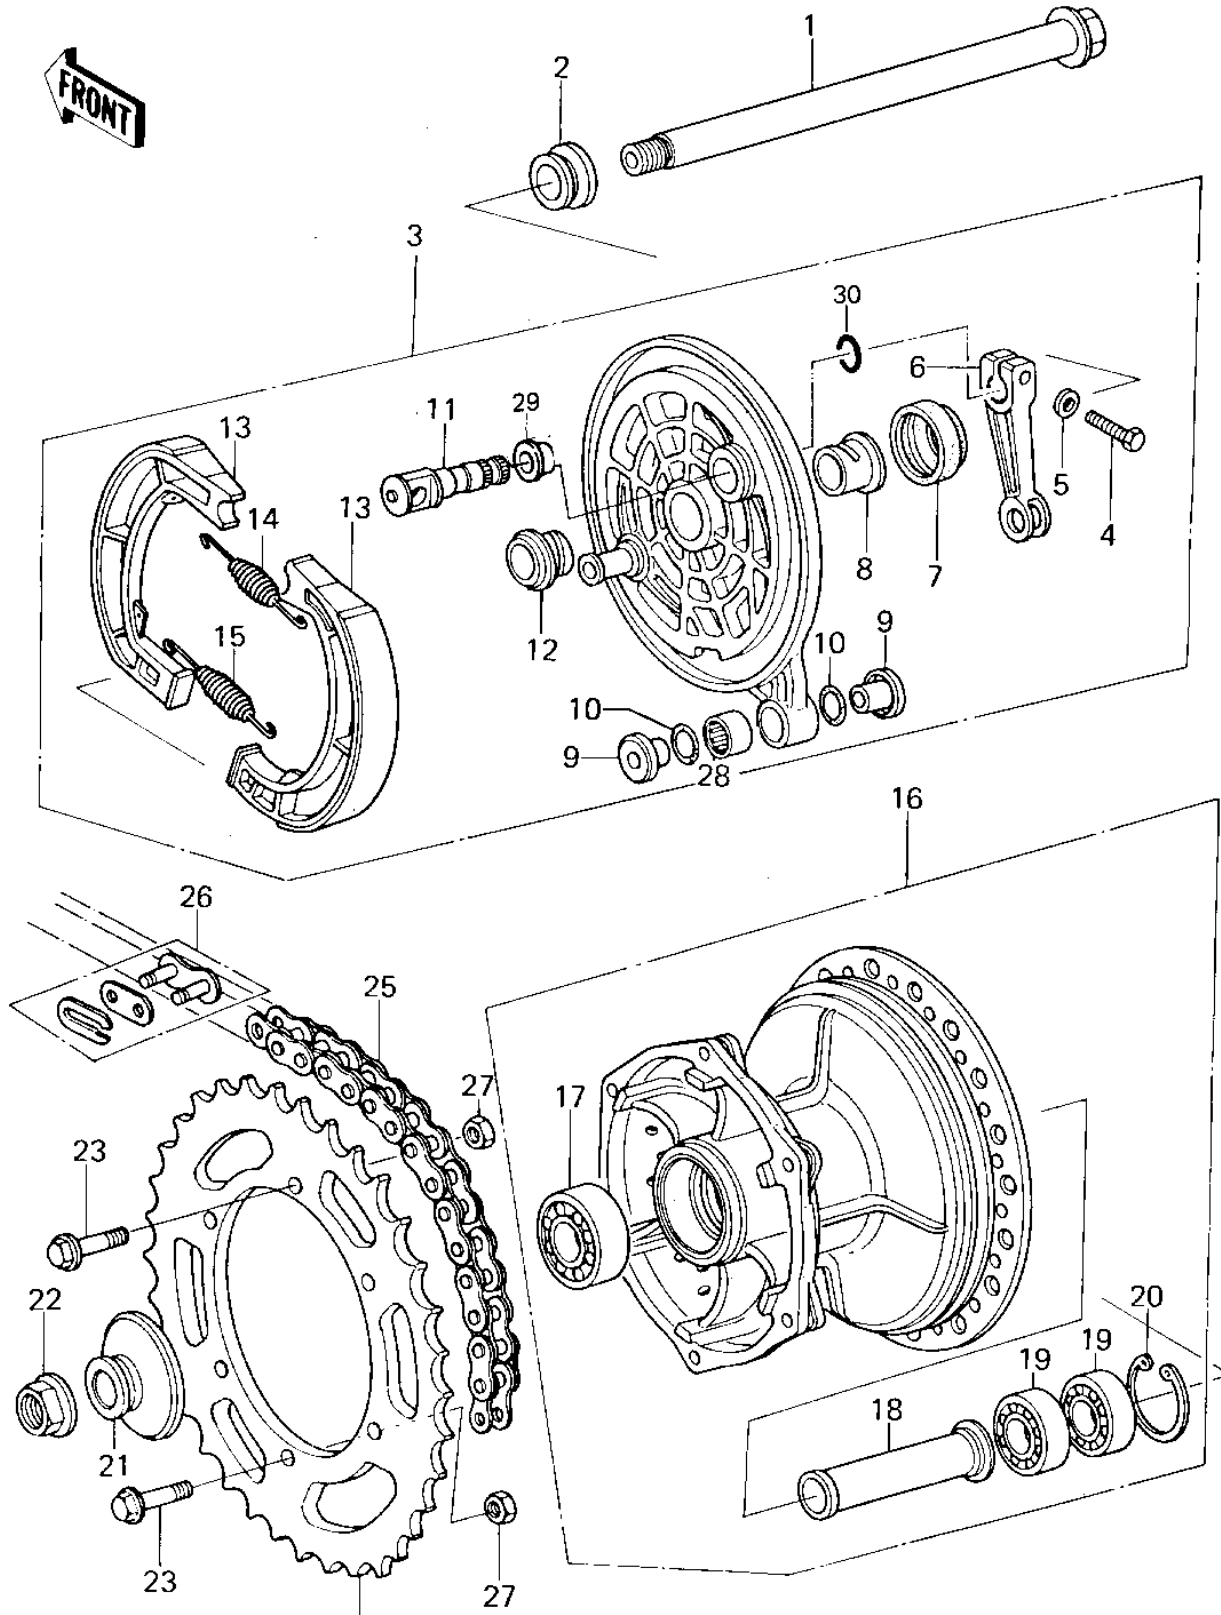

1979 KX125-A5 PARTS DIAGRAM

REAR HUB/BRAKE/CHAIN ('78-'79 KX125-A4/A)

1979 KX125-A5 PARTS LIST

REAR HUB/BRAKE/CHAIN ('78-'79 KX125-A4/A)

ITEM NAME	PART NUMBER	QUANTITY
AXLE,REAR (Ref # 1)	41068-1007	
COLLAR,REAR AXLE (Ref # 2)	92027-1039	
PANEL-ASY,RR BRK (Ref # 3)	41035-1012-21	
BOLT-UPSET (Ref # 4)	112G0622	
WASHER PLAIN 6MM (Ref # 5)	410B0600	
LEVER,BROKE CAM REAR (Ref # 6)	41053-1008	
OIL SEAL (Ref # 7)	92093-1004	
SLEEVE,REAR BRAKE (Ref # 8)	42036-1010	
COLLAR (Ref # 9)	92027-1040	
"O" RING (Ref # 10)	670B2011	
CAM SHAFT, (Ref # 11)	41050-1007	
SLEEVE,REAR BRAKE (Ref # 12)	42036-1009	
SHOE,BRAKE (Ref # 13)	42019-010	
SPRING,BRAKE SHOE (Ref # 14)	92081-1766	
SPRING,BRAKE SHOE (Ref # 15)	92081-1550	
DRUM-ASSY,RR BRK,BLK (Ref # 16)	41034-1010-21	
BEARING BALL (Ref # 17)	601B6203U	
COLLAR,REAR BRAKE (Ref # 18)	92027-1037	
BEARING-BALL,#6003UC3 (Ref # 19)	601B6003U	
CIRCLIP,35MM (Ref # 20)	481J3500	
COLLAR,REAR AXLE (Ref # 21)	92027-1072	
NUT,16M/M (Ref # 22)	92015-1015	
BOLT,HEX HEAD,8X32 (Ref # 23)	92001-1040	
REAR SPROCKET,63T (Ref # 24)	42041-1017	
REAR,SPROCKET,60T (Ref # 24)	42041-1011	
REAR SPROCKET,61T (Ref # 24)	42041-1018	
REAR SPROCKET,65T (Ref # 24)	42041-1019	
REAR,SPROCKET,58T (Ref # 24)	42041-1012	
REAR,SPROCKET,62T (Ref # 24)	42041-1013	

1979 KX125-A5 PARTS LIST

REAR HUB/BRAKE/CHAIN ('78-'79 KX125-A4/A

ITEM NAME	PART NUMBER	QUANTITY
DR CHAIN 428X130 (Ref # 25)	92057-1008	
DR CHAIN 428X134 (Ref # 25)	92057-1021	
CHAIN JOINT 428 (Ref # 26)	92058-1003	
NUT,LOCK,8MM (Ref # 27)	92017-013	
BEARING,NEEDLE (Ref # 28)	92046-1009	
BUSHING,BRAKE CAMSHFT (Ref # 29)	92028-1020	
"O" RING,12MM (Ref # 30)	670B2012	