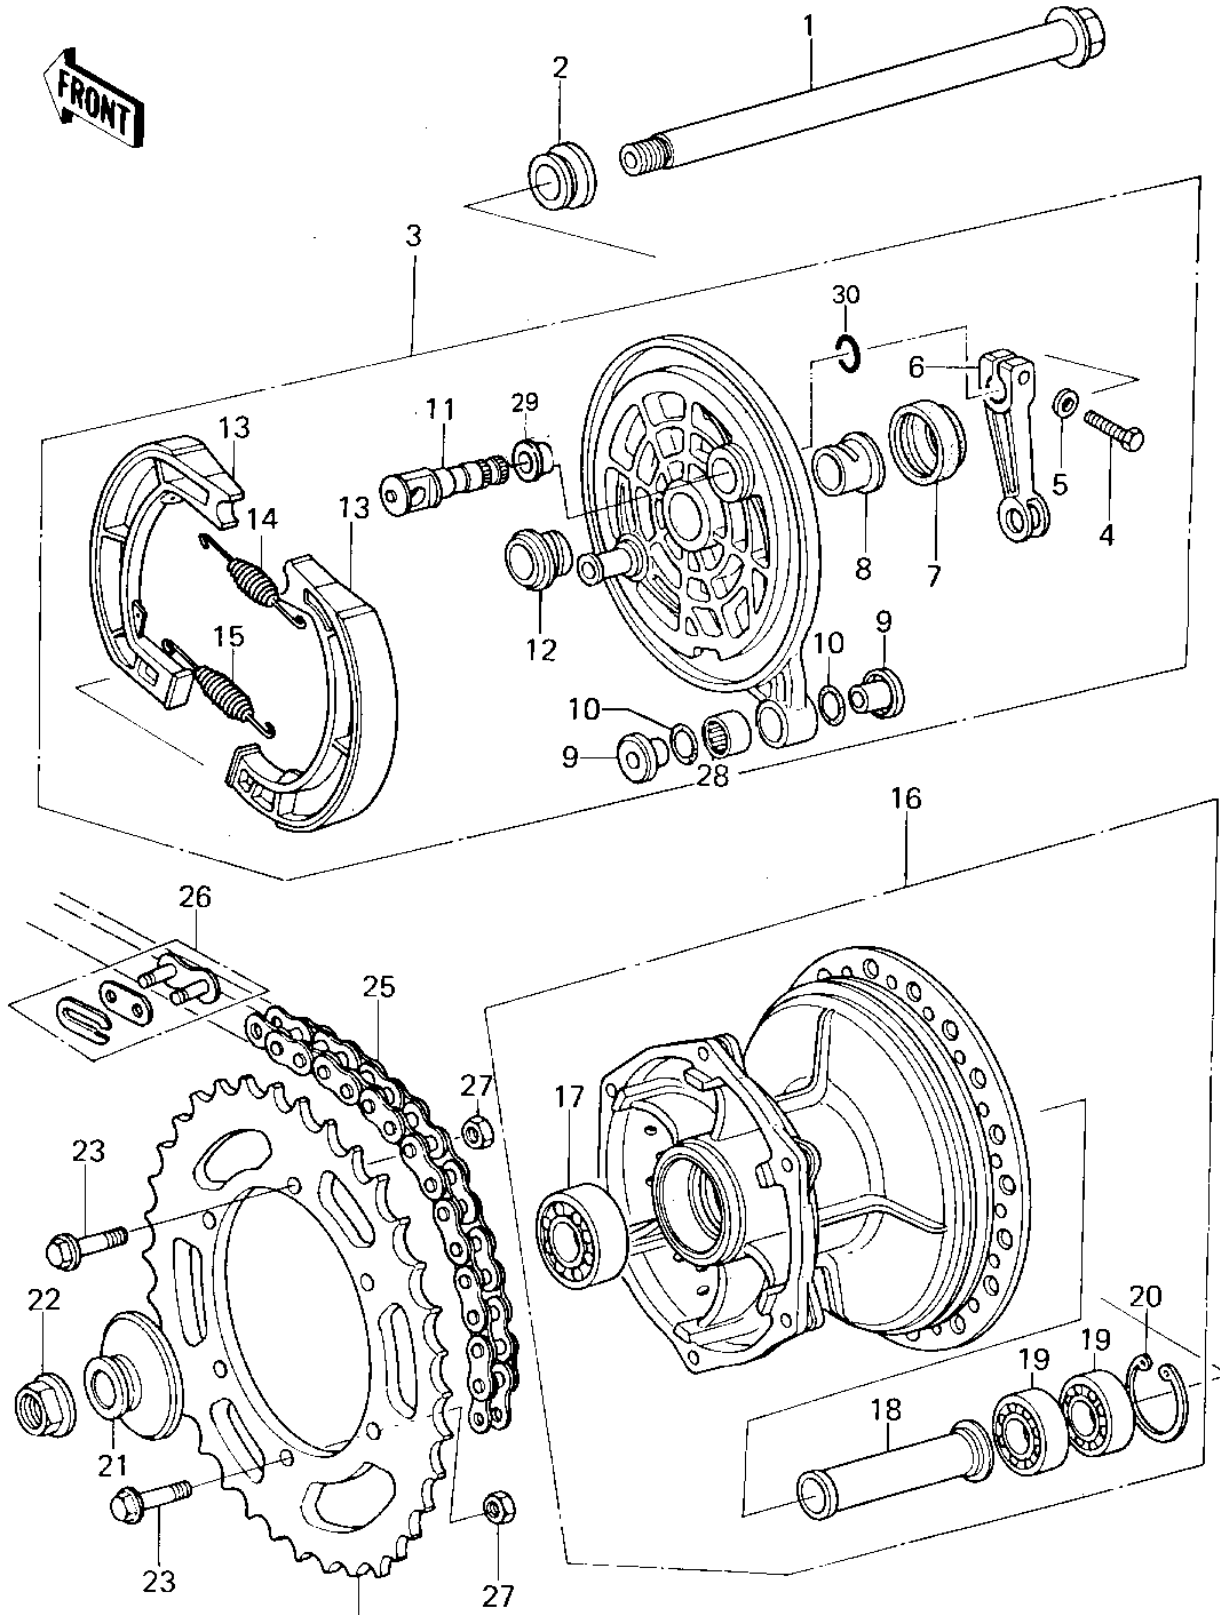

# 1979 KX125-A5 PARTS DIAGRAM

REAR HUB/BRAKE/CHAIN ('78-'79 KX125-A4/A)

# 1979 KX125-A5 PARTS LIST

REAR HUB/BRAKE/CHAIN ('78-'79 KX125-A4/A)

ITEM NAME	PART NUMBER	QUANTITY
AXLE,REAR (Ref # 1)	41068-1007	
COLLAR,REAR AXLE (Ref # 2)	92027-1039	
PANEL-ASY,RR BRK (Ref # 3)	41035-1012-21	
BOLT-UPSET (Ref # 4)	112G0622	
WASHER PLAIN 6MM (Ref # 5)	410B0600	
LEVER,BROKE CAM REAR (Ref # 6)	41053-1008	
OIL SEAL (Ref # 7)	92093-1004	
SLEEVE,REAR BRAKE (Ref # 8)	42036-1010	
COLLAR (Ref # 9)	92027-1040	
"O" RING (Ref # 10)	670B2011	
CAM SHAFT, (Ref # 11)	41050-1007	
SLEEVE,REAR BRAKE (Ref # 12)	42036-1009	
SHOE,BRAKE (Ref # 13)	42019-010	
SPRING,BRAKE SHOE (Ref # 14)	92081-1766	
SPRING,BRAKE SHOE (Ref # 15)	92081-1550	
DRUM-ASSY,RR BRK,BLK (Ref # 16)	41034-1010-21	
BEARING BALL (Ref # 17)	601B6203U	
COLLAR,REAR BRAKE (Ref # 18)	92027-1037	
BEARING-BALL,#6003UC3 (Ref # 19)	601B6003U	
CIRCLIP,35MM (Ref # 20)	481J3500	
COLLAR,REAR AXLE (Ref # 21)	92027-1072	
NUT,16M/M (Ref # 22)	92015-1015	
BOLT,HEX HEAD,8X32 (Ref # 23)	92001-1040	
REAR SPROCKET,63T (Ref # 24)	42041-1017	
REAR,SPROCKET,60T (Ref # 24)	42041-1011	
REAR SPROCKET,61T (Ref # 24)	42041-1018	
REAR SPROCKET,65T (Ref # 24)	42041-1019	
REAR,SPROCKET,58T (Ref # 24)	42041-1012	
REAR,SPROCKET,62T (Ref # 24)	42041-1013	

## 1979 KX125-A5 PARTS LIST

REAR HUB/BRAKE/CHAIN ('78-'79 KX125-A4/A

ITEM NAME	PART NUMBER	QUANTITY
DR CHAIN 428X130 (Ref # 25)	92057-1008	
DR CHAIN 428X134 (Ref # 25)	92057-1021	
CHAIN JOINT 428 (Ref # 26)	92058-1003	
NUT,LOCK,8MM (Ref # 27)	92017-013	
BEARING,NEEDLE (Ref # 28)	92046-1009	
BUSHING,BRAKE CAMSHFT (Ref # 29)	92028-1020	
"O" RING,12MM (Ref # 30)	670B2012	