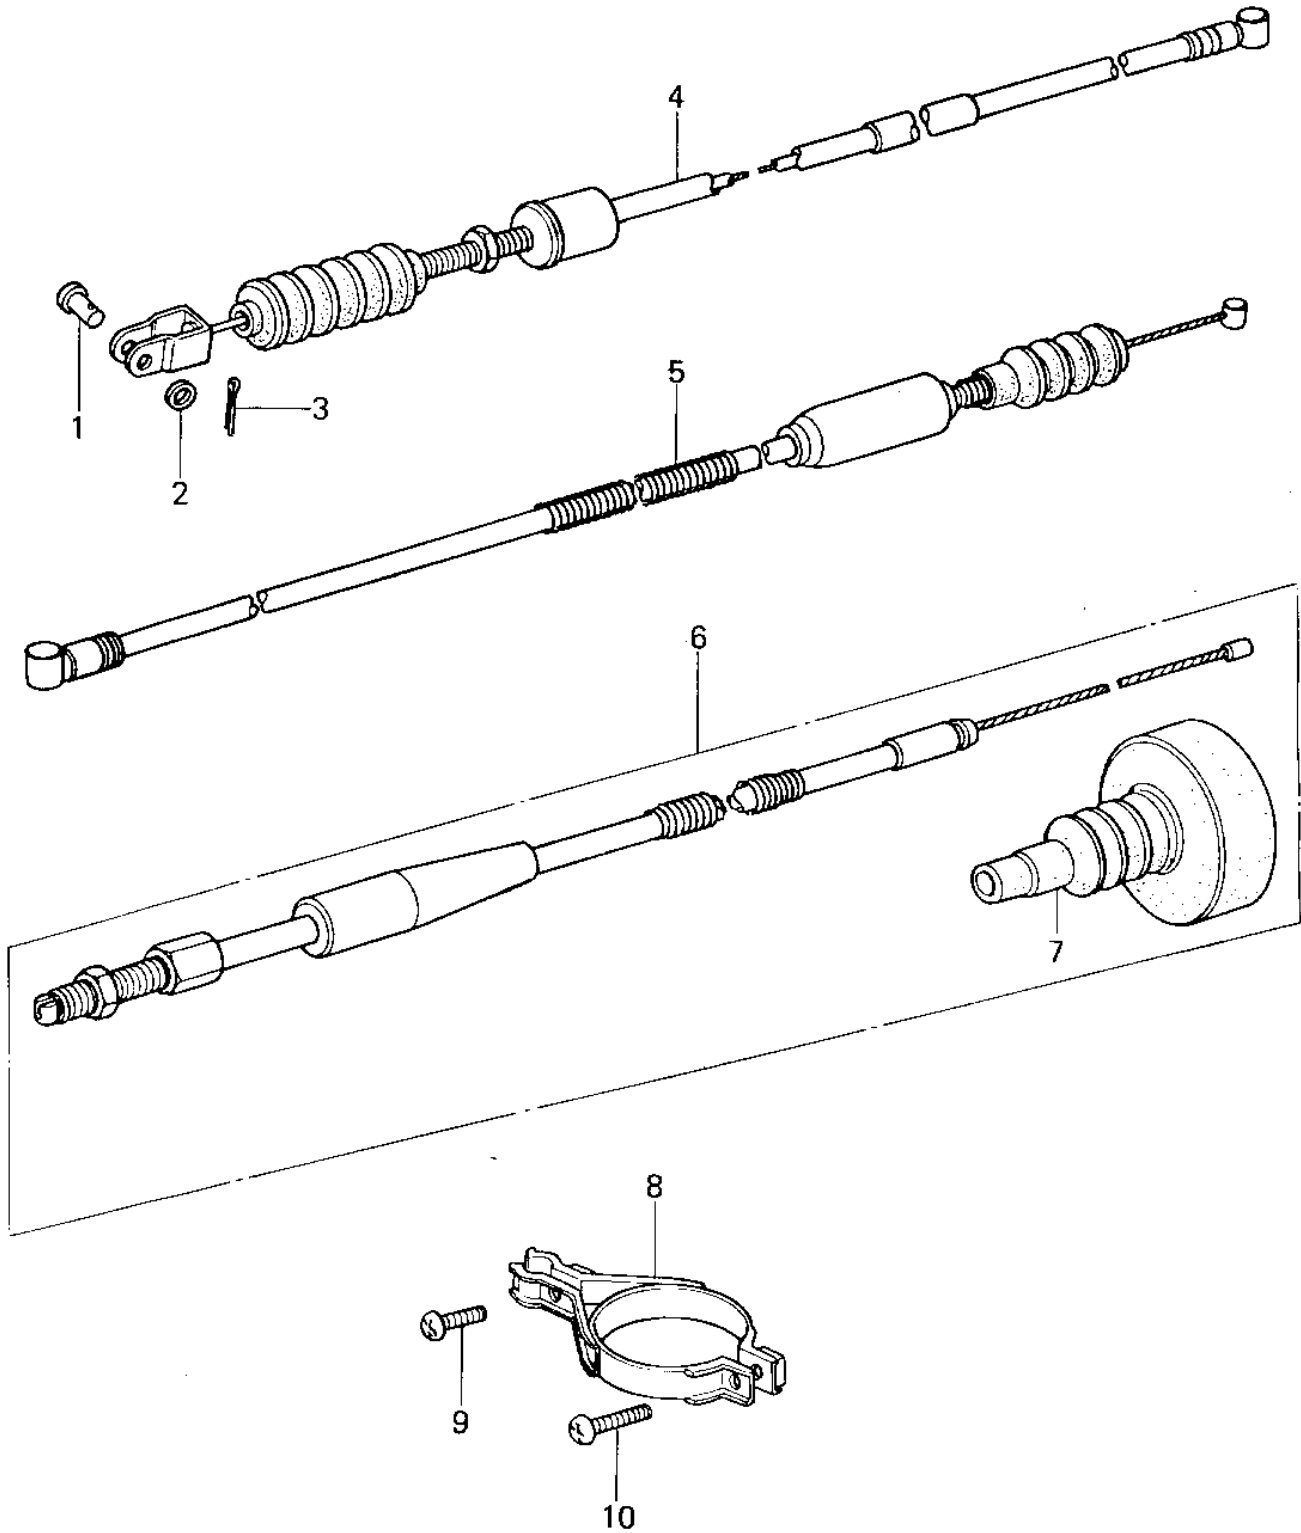

# 1978 KX125-A4 PARTS DIAGRAM

CABLES (78-'79 KX125-A4/A5)

# 1978 KX125-A4 PARTS LIST

CABLES ('78-'79 KX125-A4/A5)

ITEM NAME	PART NUMBER	QUANTITY
PIN-BRAKE ROD FITTING (Ref # 1)	92043-064	1
WASHER PLAIN 6MM (Ref # 2)	410B0600	1
PIN COTTER 2.0X15 (Ref # 3)	550D2015	1
CABLE,FRONT BRAKE (Ref # 4)	54005-1007	1
CABLE,FRONT BRAKE (Ref # 4)	54005-1016	1
CABLE CLUTCH (Ref # 5)	54011-1006	1
CABLE,THROTTLE (Ref # 6)	54012-1046	1
CABLE,THROTTLE (Ref # 6)	54012-1046	1
BOOTS,THROTTLE CABLE (Ref # 7)	49006-1015	1
CLAMP,CABLE (Ref # 8)	92037-1072	1
SCREW-PAN-CRROSS,4X12 (Ref # 9)	220B0412	1
SCREW-PAN-CROS,5X25 (Ref # 10)	220B0525	1