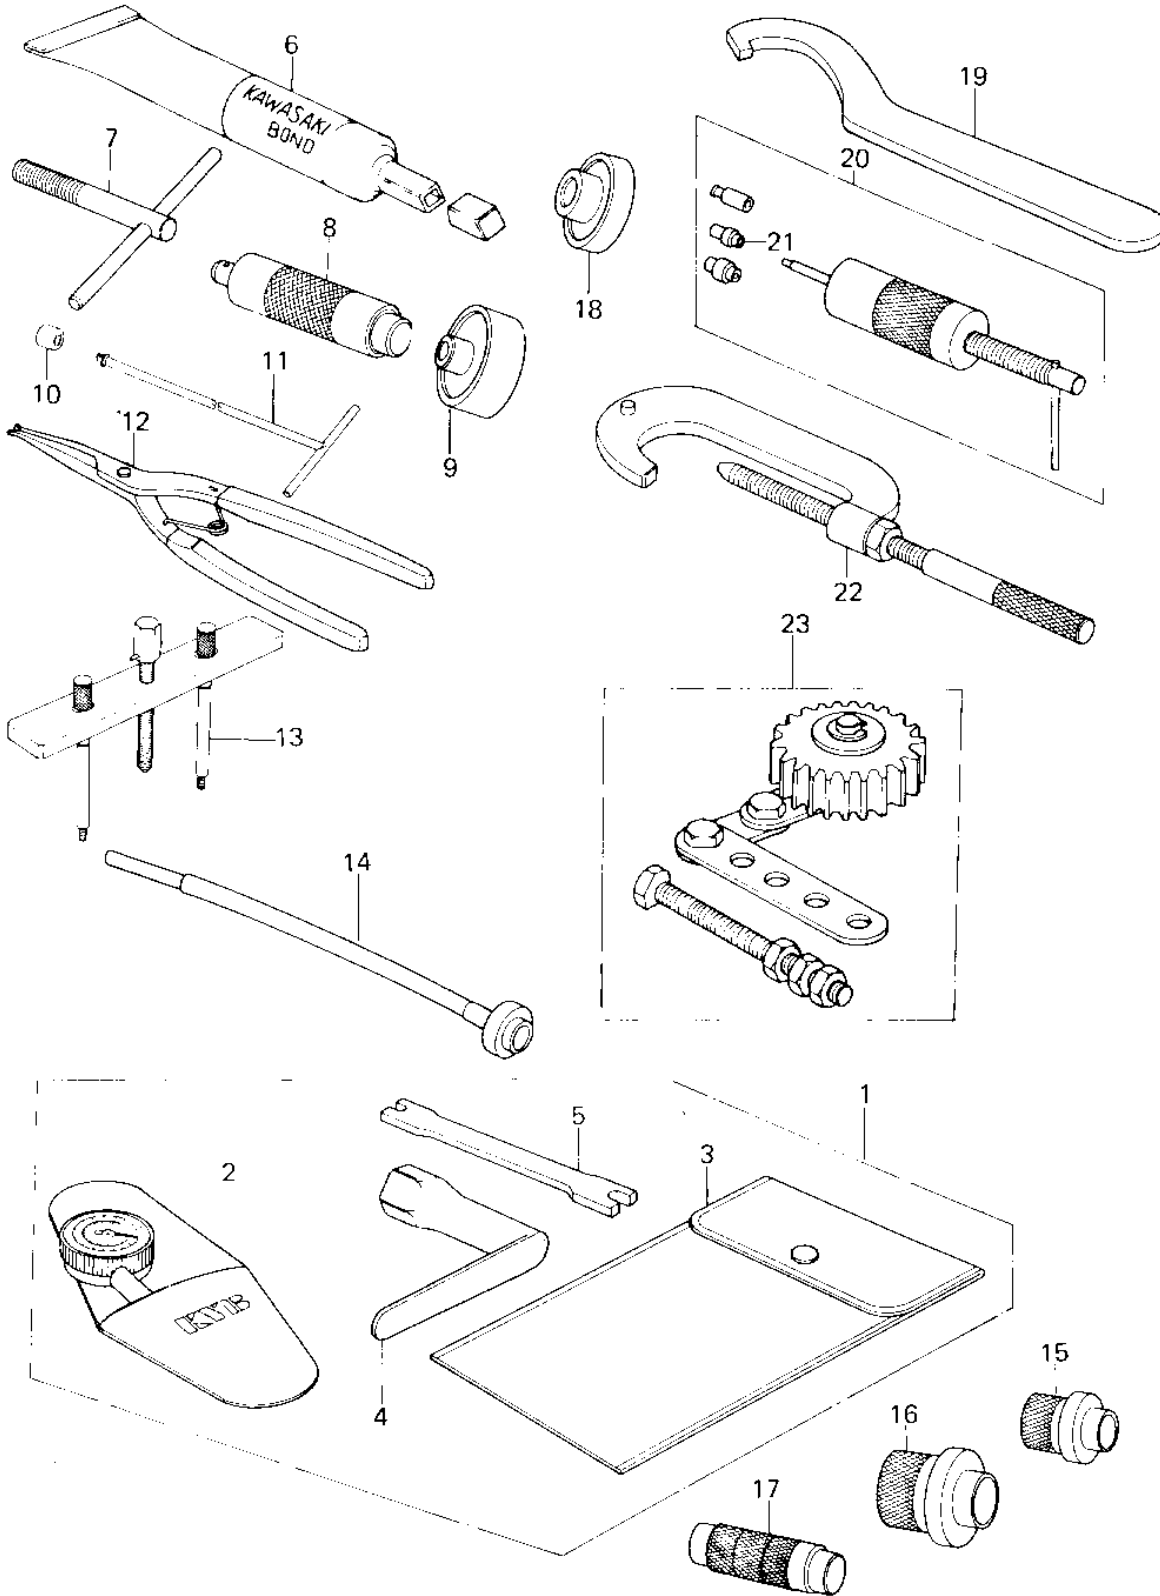

# 1978 KX125-A4 PARTS DIAGRAM

OWNER TOOLS/SPECIAL SERVICE TOOLS

# 1978 KX125-A4 PARTS LIST

## OWNER TOOLS/SPECIAL SERVICE TOOLS

ITEM NAME	PART NUMBER	QUANTITY
TOOL KIT (Ref # 1)	56007-1010	1
GAUGE,AIR (Ref # 2)	52005-1003	1
BAG,TOOL (Ref # 3)	56008-008	1
WRENCH,SPARK PLUG (Ref # 4)	92110-019	1
WRENCH SPOKE (Ref # 5)	92110-1016	1
LIQUID GASKET (Ref # 6)	92104-002	(1
57001-1216 (Canada) (Ref # 7)	57001-116	1
*** N.L.A. *** (Canada) (Ref # 8)	57001-139	1
57001-1129 (Canada) (Ref # 9)	57001-140	1
ADAPTER-FRK CYL HLDR (Ref # 10)	57001-176	1
HANDLE,FORK CLY HOLDR (Ref # 11)	57001-183	1
PLIERS,CIRCLIP,OUTSID (Ref # 12)	57001-144	1
57001-1098 (Canada) (Ref # 13)	57001-153	1
GAUGE,FUEL LEVEL (Ref # 14)	57001-207	1
GUIDE,OIL SEAL (Ref # 15)	57001-263	1
GUIDE,SHIFT OIL SEAL (Ref # 16)	57001-264	1
57001-1129 (Canada) (Ref # 17)	57001-286	1
57001-1129 (Canada) (Ref # 18)	57001-289	1
57001-1100 (Canada) (Ref # 19)	57001-321	1
PULLER-PISTON PIN (Ref # 20)	57001-910	1
ADAPTER B, PIN PULLER (Ref # 21)	57001-913	1
57001-1243 (Canada) (Ref # 22)	57001-307	1
HOLDER,GEAR (Ref # 23)	57001-1015	1