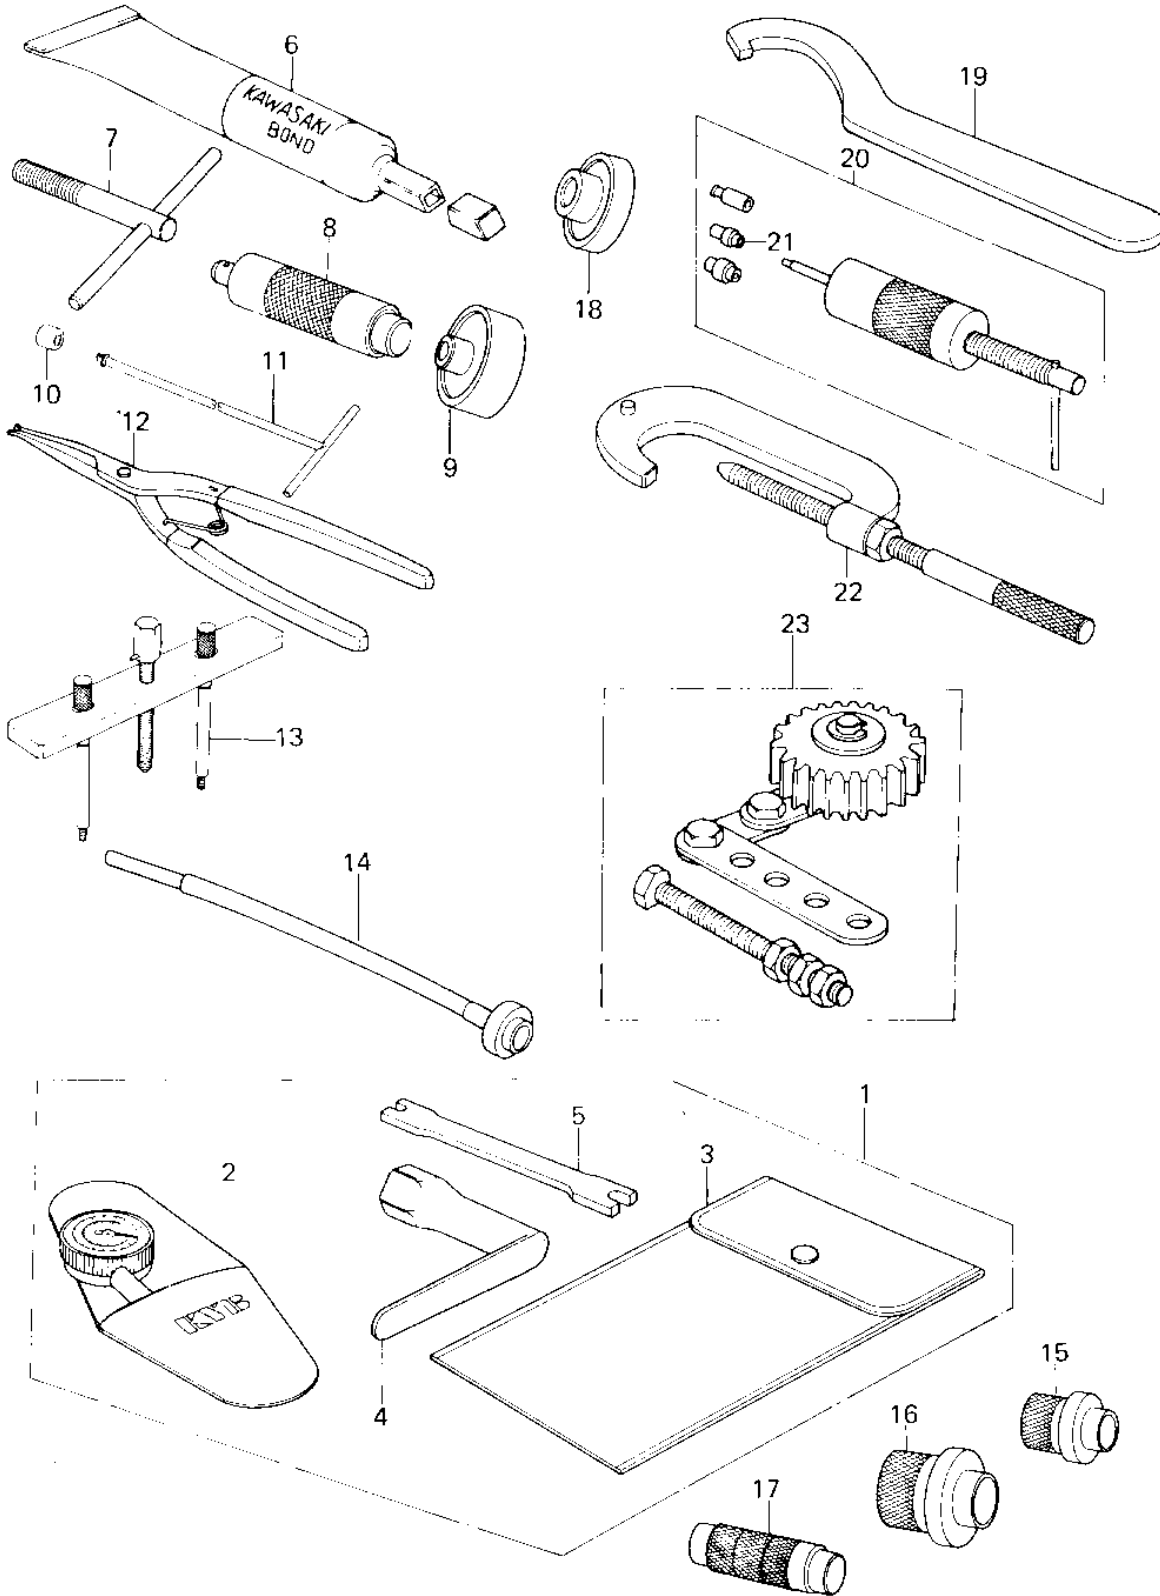

1978 KX125-A4 PARTS DIAGRAM

OWNER TOOLS/SPECIAL SERVICE TOOLS

1978 KX125-A4 PARTS LIST

OWNER TOOLS/SPECIAL SERVICE TOOLS

ITEM NAME	PART NUMBER	QUANTITY
TOOL KIT (Ref # 1)	56007-1010	1
GAUGE,AIR (Ref # 2)	52005-1003	1
BAG,TOOL (Ref # 3)	56008-008	1
WRENCH,SPARK PLUG (Ref # 4)	92110-019	1
WRENCH SPOKE (Ref # 5)	92110-1016	1
LIQUID GASKET (Ref # 6)	92104-002	(1
57001-1216 (Canada) (Ref # 7)	57001-116	1
*** N.L.A. *** (Canada) (Ref # 8)	57001-139	1
57001-1129 (Canada) (Ref # 9)	57001-140	1
ADAPTER-FRK CYL HLDR (Ref # 10)	57001-176	1
HANDLE,FORK CLY HOLDR (Ref # 11)	57001-183	1
PLIERS,CIRCLIP,OUTSID (Ref # 12)	57001-144	1
57001-1098 (Canada) (Ref # 13)	57001-153	1
GAUGE,FUEL LEVEL (Ref # 14)	57001-207	1
GUIDE,OIL SEAL (Ref # 15)	57001-263	1
GUIDE,SHIFT OIL SEAL (Ref # 16)	57001-264	1
57001-1129 (Canada) (Ref # 17)	57001-286	1
57001-1129 (Canada) (Ref # 18)	57001-289	1
57001-1100 (Canada) (Ref # 19)	57001-321	1
PULLER-PISTON PIN (Ref # 20)	57001-910	1
ADAPTER B, PIN PULLER (Ref # 21)	57001-913	1
57001-1243 (Canada) (Ref # 22)	57001-307	1
HOLDER,GEAR (Ref # 23)	57001-1015	1