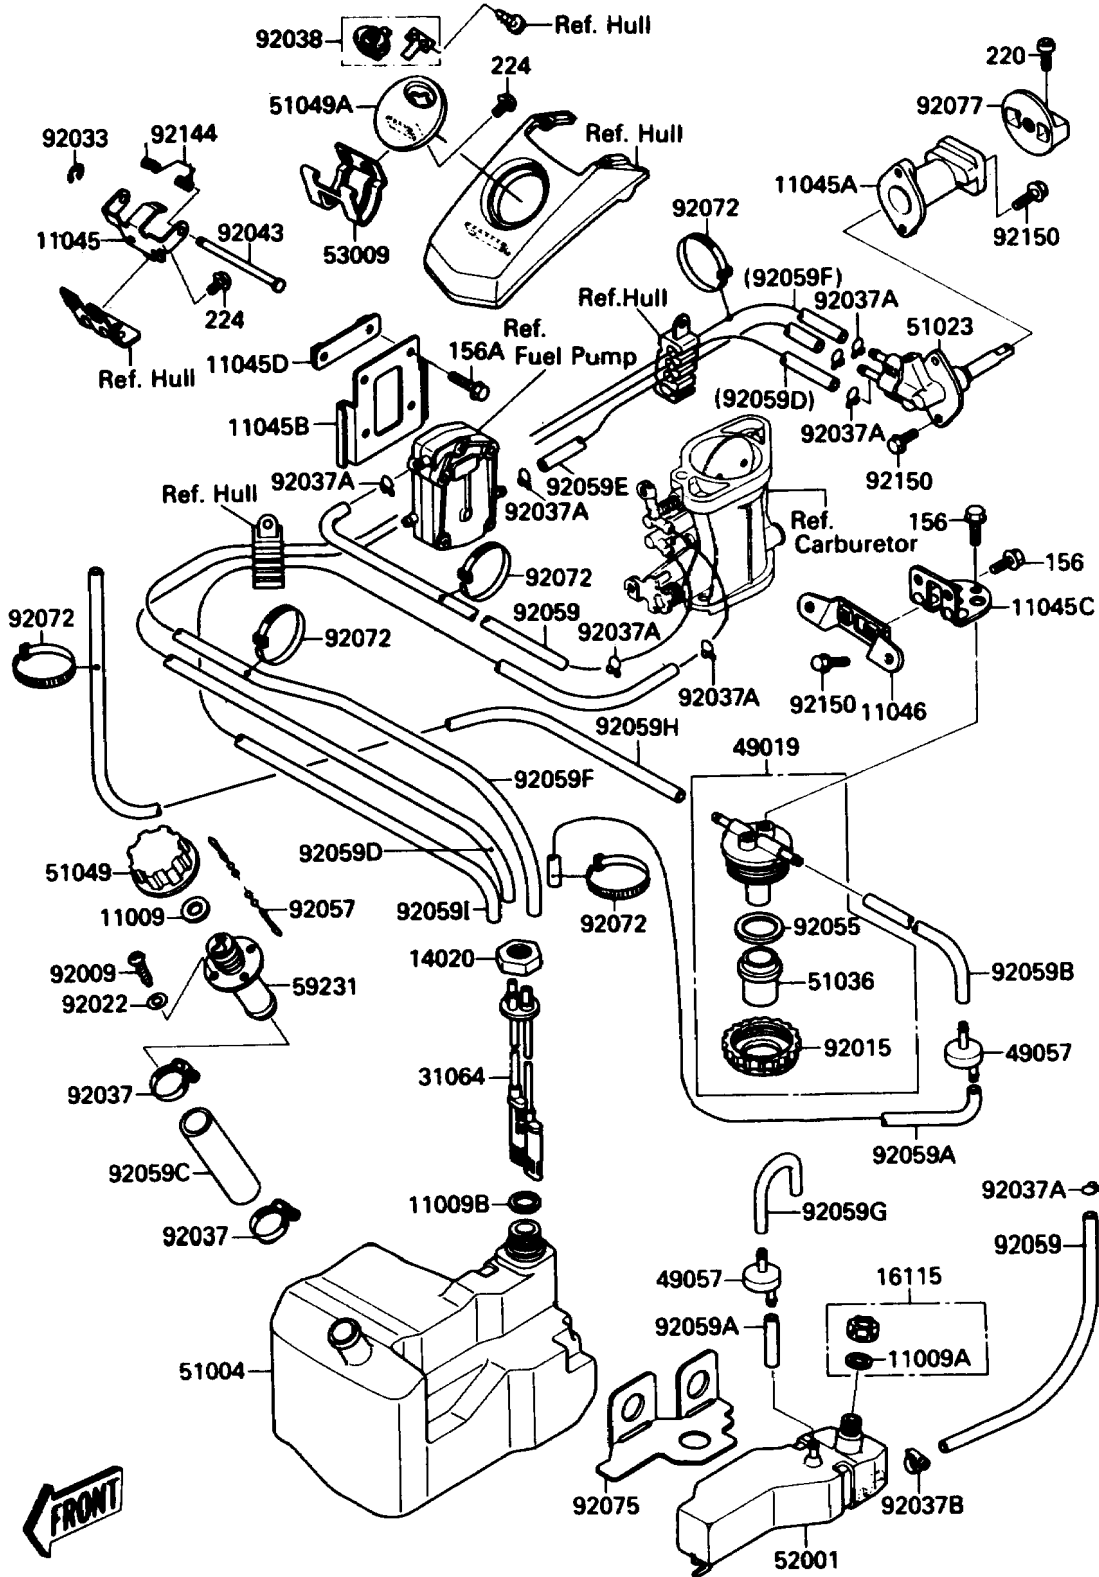

# 1988 650 SX PARTS DIAGRAM

Fuel Tank

F3173-0004

## Fuel Tank

ITEM NAME	PART NUMBER	QUANTITY
KEY (Ref # 92038)	92038-3701	1
PIN (Ref # 92043)	92043-3713	1
RING-O,FILTER CUP (Ref # 92055)	92055-3006	1
CHAIN,COVER,L=100 (Ref # 92057)	92057-3704	1
TUBE,FUEL,6.5X11.5X310 (Ref # 92059)	92059-1252	2
TUBE,5.8X12.2X55 (Ref # 92059A)	92059-3026	2
TUBE,5.8X10.8X200 (Ref # 92059B)	92059-3721	1
TUBE,45X53X125 (Ref # 92059C)	92059-3781	1
TUBE,ON,5.8X10.8X1050 (Ref # 92059D)	92059-3789	1
TUBE,5.8X10.8X380 (Ref # 92059E)	92059-3790	1
TUBE,RES,5.8X10.8X1050 (Ref # 92059F)	92059-3795	1
TUBE (Ref # 92059G)	92059-3802	1
TUBE,5.8X10.8X1100 (Ref # 92059H)	92059-3810	1
TUBE,RETURN,7X12X800 (Ref # 92059I)	92059-3814	1
BAND,L=123 (Ref # 92072)	92072-030	5
DAMPER (Ref # 92075)	92075-3740	1
KNOB (Ref # 92077)	92077-3709	1
SPRING (Ref # 92144)	92144-3710	1
BOLT,5X14 (Ref # 92150)	92150-3702	6
BOLT-WP,6X12 (Ref # 156)	156R0612	4
BOLT-WP,6X16 (Ref # 156A)	156R0616	2
SCREW-PAN-CROS,4X8 (Ref # 220)	220R0408	1
SCREW-PAN-WP-CROS,5X10 (Ref # 224)	224R0510	4