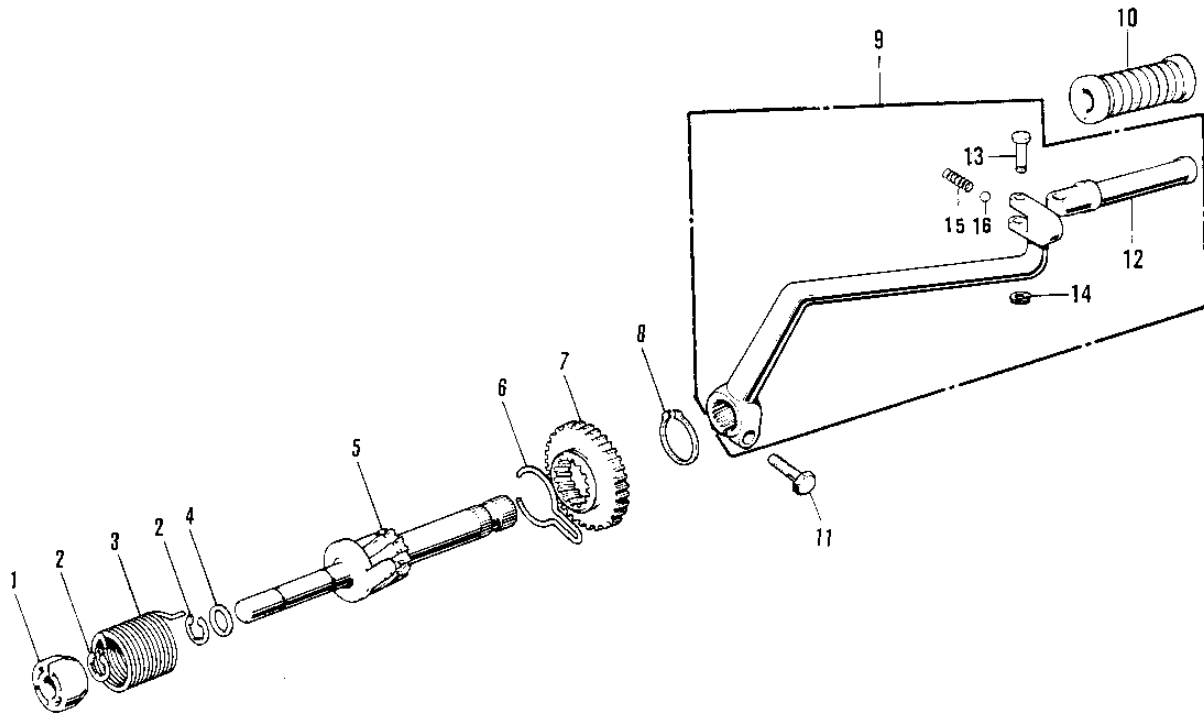

1973 F6-B PARTS DIAGRAM

KICKSTARTER MECHANISM