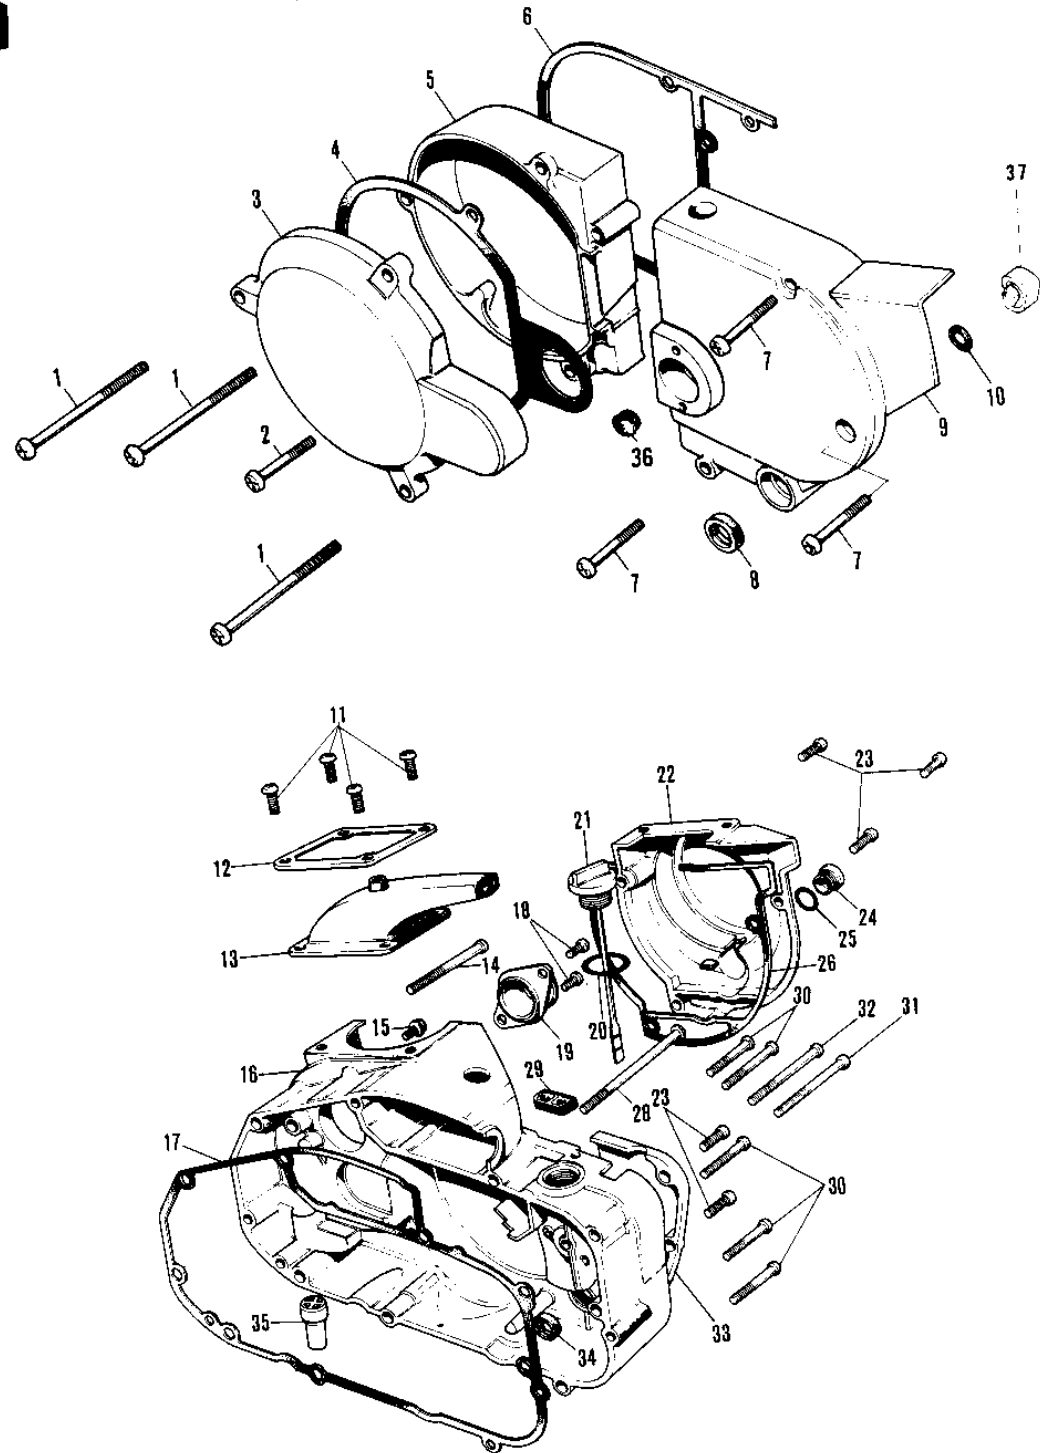

1973 F6-B PARTS DIAGRAM

ENGINE COVERS

1973 F6-B PARTS LIST

ENGINE COVERS

ITEM NAME	PART NUMBER	QUANTITY
SCREW-PAN HEAD,6X90 (Ref # 1)	220B0690	
SCREW PAN HEAD 6X50 (Ref # 2)	220B0650	
COVER,BRK POINT,BUFF (Ref # 3)	14027-017-80	
COVER-BRK POINT,BLACK (Ref # 3)	14027-009-21	
GASKET-BREAKER COVER (Ref # 4)	14050-003	
COVER,L.H ENG,BUFF (Ref # 5)	14031-042-80	
COVER-L.H ENG,BLACK (Ref # 5)	14031-042-21	
GASKET-L.H ENGINE COV (Ref # 6)	14045-009	
SCREW PAN HEAD 6X55 (Ref # 7)	220B0655	
SEAL-OIL (Ref # 8)	92049-1249	
COVER-CHAIN CASE (Ref # 9)	14026-002	
COVER-CHN CASE,BLACK (Ref # 9)	14026-002-21	
GASKET-CHAIN CASE COV (Ref # 10)	14045-010	
SCREW PAN HEAD 6X16 (Ref # 11)	220B0616	
HOLDER-CARBURETOR CAP (Ref # 12)	14065-002	
CAP-CARBURETOR (Ref # 13)	14038-028	
SCREW PAN HEAD 6X50 (Ref # 14)	220B0650	
BOLT-BANJO,6MM (Ref # 15)	92060-013	
COVER-R H.ENGINE (Ref # 16)	14032-107-15	
COVER-R.H.ENG,BLK (Ref # 16)	14032-107-21	
GASKET-R.H ENGINE COV (Ref # 17)	14046-018	
SCREW PAN HEAD 6X12 (Ref # 18)	220B0612	
HOLDER-CARBURETOR (Ref # 19)	16065-007	
"O" RING,20MM (Ref # 20)	670B2020	
PLUG-OIL FILLER (Ref # 21)	16115-015	
COVER-CARBURETOR (Ref # 22)	14030-028	
COVER-CARB,F.BLACK (Ref # 22)	14030-028-21	
SCREW PAN HEAD 6X20 (Ref # 23)	220B0620	
PLUG-CARBURETOR COVER (Ref # 24)	92067-006	

1973 F6-B PARTS LIST

ENGINE COVERS

ITEM NAME	PART NUMBER	QUANTITY
"0" RING,20MM (Ref # 25)	670B2020	
GASKET-CARBURETOR COV (Ref # 26)	14048-003	
STOPPER-CARBURETOR (Ref # 27)	14064-001	
SCREW PAN HEAD 6X80 (Ref # 28)	220B0680	
GROMMET-OVERFLOW PIPE (Ref # 29)	16136-005	
SCREW PAN HEAD 6X35 (Ref # 30)	220B0635	
SCREW PAN HEAD 6X50 (Ref # 31)	220B0650	
SCREW PAN HEAD 6X40 (Ref # 32)	220B0640	
COVER,OIL PUMP,BUFF (Ref # 33)	14030-029-80	
COVER-OIL PUMP,BLACK (Ref # 33)	14030-029-21	
OIL SEAL TB16267 (Ref # 34)	92051-003	
DRAIN FUEL (Ref # 35)	16116-002	
CAP-RUBBER (Ref # 36)	92073-015	
TENSIONER-CHAIN (Ref # 37)	13123-006	