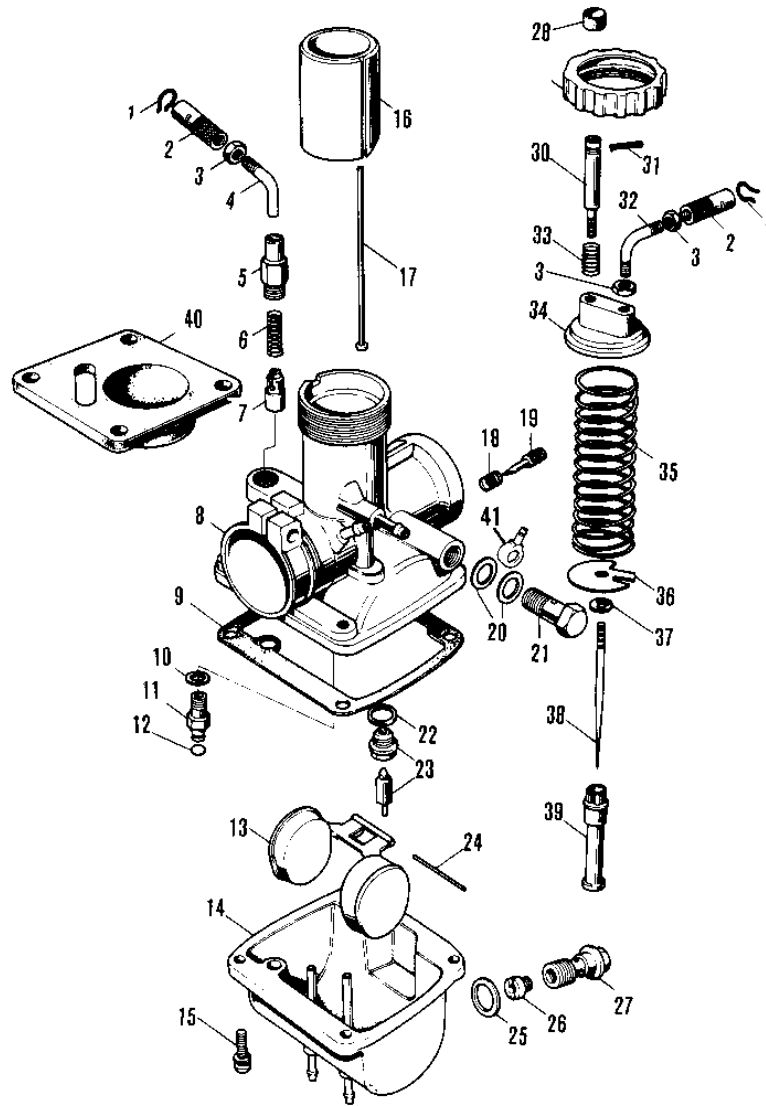

# 1973 F6-B PARTS DIAGRAM

CARBURETOR

# 1973 F6-B PARTS LIST

## CARBURETOR

ITEM NAME	PART NUMBER	QUANTITY
CIRCLIP (Ref # 1)	92036-018	
CABLE ADJUSTER (Ref # 2)	16002-007	
CARBURETOR ASSY (Ref # 3-39)	16001-126	
CARBURETOR ASSY (Ref # 3-39)	16001-212	
NUT CABLE ADJUST LOCK (Ref # 3)	16003-004	
CABLE GUIDE (Ref # 4)	16077-005	
CAP-STARTER PLUNGER (Ref # 5)	16012-014	
SPRING-PLUNGER (Ref # 6)	16013-003	
PLUNGER-ENRICHNER (Ref # 7)	16016-002	
GASKET FLOAT CHAMBER (Ref # 9)	16019-013	
WASHER MAIN JET (Ref # 10)	16034-001	
HOLDER-NEEDLE JET (Ref # 11)	16065-008	
"O" RING (Ref # 12)	92055-044	
FLOAT (Ref # 13)	16031-016	
SCREW FLOAT CHAMBER (Ref # 15)	16033-009	
VALVE,TROTTLE (Ref # 16)	16025-069	
ROD-THROTTLE VLV STOP (Ref # 17)	16024-009	
SPRING-THR STOP SCREW (Ref # 18)	16022-007	
SCREW PILOT AIR ADJST (Ref # 19)	16014-002	
GASKET-BANJO BOLT (Ref # 20)	92065-078	
GASKET 8MM (Ref # 20)	751P0800	
BOLT BANJO (Ref # 21)	92001-014	
WASHER FLOAT VLV SEAT (Ref # 22)	16029-004	
FLOAT VALVE ASSY,#2.6 (Ref # 23)	16030-025	
FLOAT PIN (Ref # 24)	16032-003	
GASKET-BANJO BOLT (Ref # 25)	16034-005	
MAIN JET NO 125R (Ref # 26)	92063-055	
JET-MAIN,#A127.5 (Ref # 26)	92063-1100	
MAIN JET NO 130R (Ref # 26)	92063-057	

### CARBURETOR

ITEM NAME	PART NUMBER	QUANTITY
JET-MAIN,#A122.5 (Ref # 26)	92063-1101	
MAIN JET NO 120R (Ref # 26)	92063-078	
BOLT-BANJO (Ref # 27)	92001-097	
CAP THROTTLE ADJUSTER (Ref # 28)	16037-002	
CAP MIXING CHAMBER (Ref # 29)	16004-011	
SCREW-THROTTLE STOP (Ref # 30)	16021-010	
PIN COTTER 1.2X10 (Ref # 31)	550D1210	
CABLE GUIDE (Ref # 32)	16077-001	
SPRING-THR STOP SCREW (Ref # 33)	16022-008	
TOP MIXING CHAMBER (Ref # 34)	16005-020	
SPRING THROTTLE VALVE (Ref # 35)	16006-014	
SPRING SEAT,THRTL VL (Ref # 36)	16007-024	
CIRCLIP (Ref # 37)	16008-010	
JET NEEDLE 4J13 (Ref # 38)	16009-012	
NEEDLE JET,0-2 (Ref # 39)	16017-055	
CAP-CARBURETOR (Ref # 40)	14038-027	
UNAVAILABLE IN PRICE BOOK (Ref # 41)	92061-016	