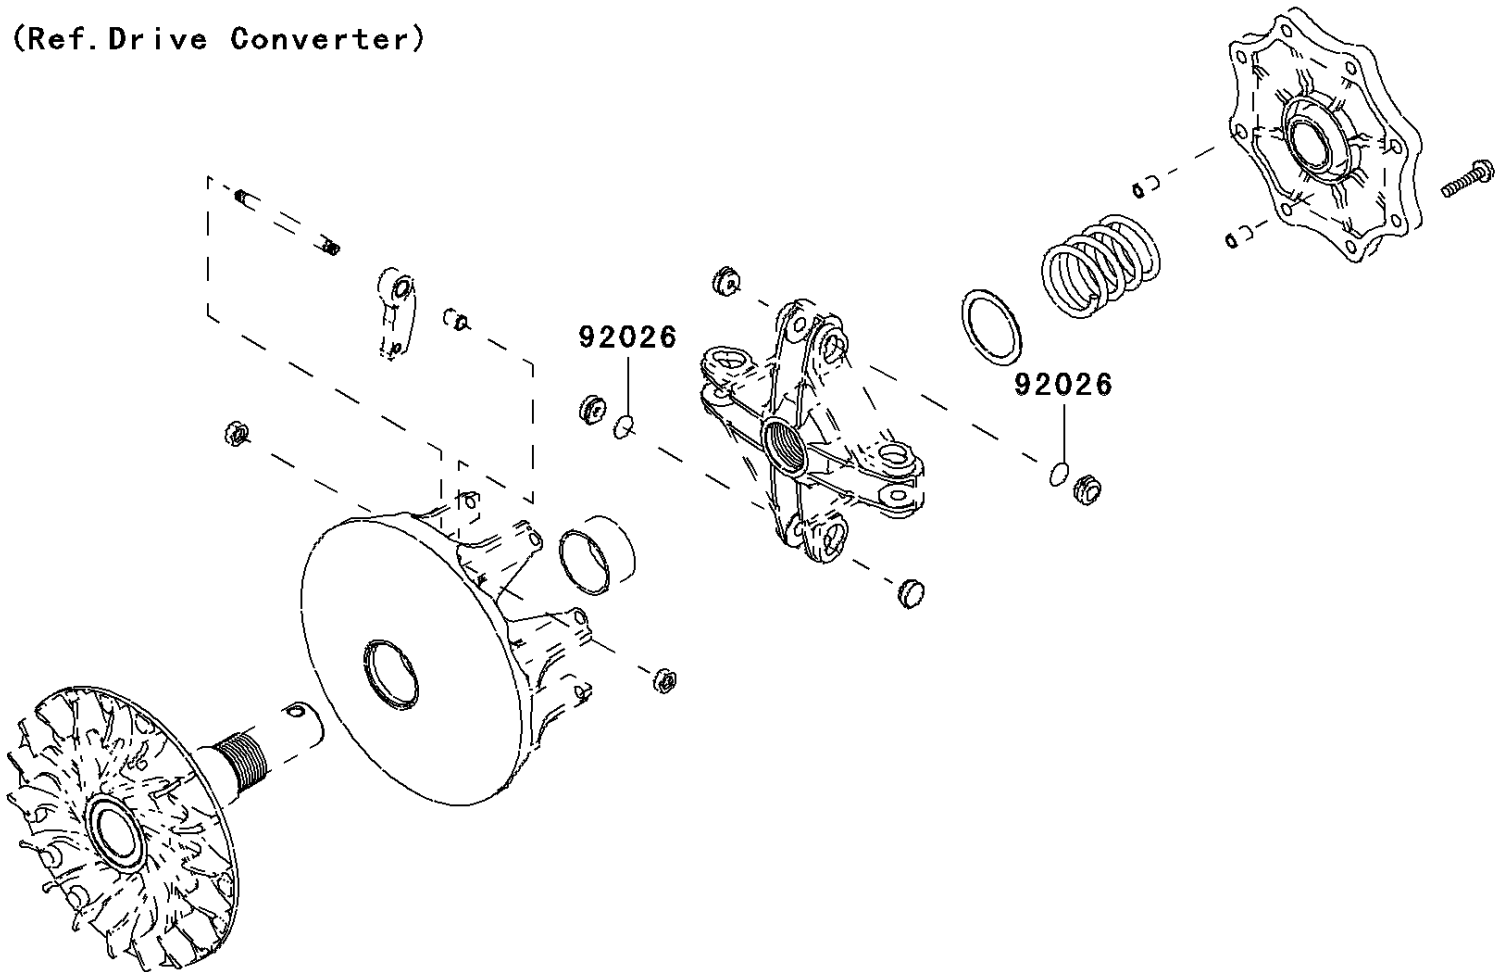

# 2008 Teryx® 750 4x4 NRA OUTDOORS™ PARTS DIAGRAM

Optional Parts

F2890

(Ref. Drive Converter)

# 2008 Teryx® 750 4x4 NRA OUTDOORS™ PARTS LIST

## Optional Parts

ITEM NAME	PART NUMBER	QUANTITY
SPACER,T=0.1 (Ref # 92026)	92026-0038	2