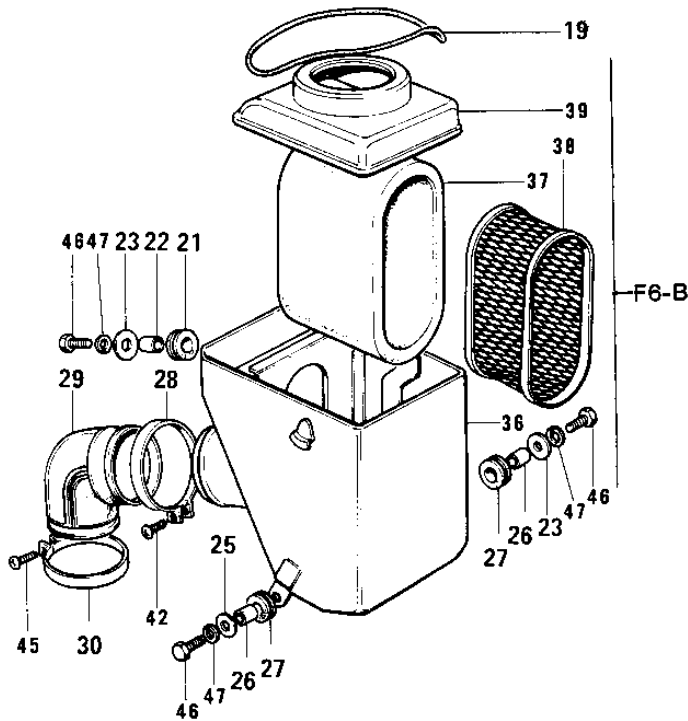

# 1972 F6-A PARTS DIAGRAM

AIR CLEANER/MUFFLER

## AIR CLEANER/MUFFLER

ITEM NAME	PART NUMBER	QUANTITY
MUFFLER ASSY (Ref # 1 ~ 5)	18001-032	
MUFFLER ASSY (Ref # 1 ~ 5)	18001-032	
BAFFLE TUBE (Ref # 2 ~ 5)	18033-073	
TAIL PIECE (Ref # 3)	18048-015	
WASHER LOCK 6MM (Ref # 4)	463H0600	
BOLT-UPSET,6X12 (Ref # 5)	112G0612	
BOLT-UPSET,6X12 (Ref # 5)	112G0612	
COVER-MUFFLER (Ref # 6)	18064-005	
WASHER LOCK 6MM (Ref # 7)	463H0600	
SCREW PAN HEAD 6X12 (Ref # 8)	220E0612	
INSULATOR (Ref # 9)	18065-007	
INSULATOR-HEAT (Ref # 10)	18065-009	
DAMPER RUBBER-MUFFLER (Ref # 11)	18063-005	
COLLAR (Ref # 12)	92027-102	
WASHER,8X26X2.3 (Ref # 13)	92022-1564	
WASHER SPRING 8MM (Ref # 14)	461F0800	
BOLT HEX HEAD 8X25 (Ref # 15)	116B0825	
AIR CLEANER ASSY (Ref # 16 ~ 2)	11010-040	
BODY-AIR CLEANER (Ref # 16)	11011-012	
ELEMENT,AIR CLNR (Ref # 17)	11013-020	
CAP-AIR CLEANER (Ref # 18)	11012-015	
"O" RING,100MM (Ref # 19)	671B25100	
GASKET-AIR CLEANER (Ref # 20)	11017-007	
DAMPER RUBBER (Ref # 21)	92075-051	
COLLAR (Ref # 22)	92027-103	
WASHER 6.5X20X1.6T (Ref # 23)	92022-125	
WASHER SPRING 6MM (Ref # 24)	461F0600	
BOLT-UPSET,6X20 (Ref # 25)	112G0620	
COLLAR 6.8X10X10.5 (Ref # 26)	92027-120	

## AIR CLEANER/MUFFLER

ITEM NAME	PART NUMBER	QUANTITY
GROMMET (Ref # 27)	92071-046	
CLAMP,AIR CLEANER (Ref # 28)	92037-129	
CONNECTOR (Ref # 29)	11026-003	
CLAMP,AIR CLEANER (Ref # 30)	92037-128	
SCREW PAN HEAD 6X35 (Ref # 31)	220B0635	
BOLT-AIR CLEANER FIT (Ref # 32)	92003-066	
BOLT-AIR CLNR. FITTNG (Ref # 33)	92003-067	
COLLAR (Ref # 34)	92027-127	
COLLAR (Ref # 35)	92027-128	
AIR CLEANER ASSY (Ref # 36 ~ 4)	11010-061	
BODY-AIR CLEANER (Ref # 36)	11011-024	
ELEMENT,AIR,CLNR (Ref # 37)	11013-036	
HOLDER-CLENER ELEM (Ref # 38)	11014-007	
CAP-AIR CLEANER,BL (Ref # 39)	11012-028	
SCREW PAN HEAD 6X35 (Ref # 42)	220B0635	
SCREW PAN HEAD 6X30 (Ref # 45)	220B0630	
BOLT-UPSET (Ref # 46)	112G0625	
WASHER SPRING 6MM (Ref # 47)	461F0600	