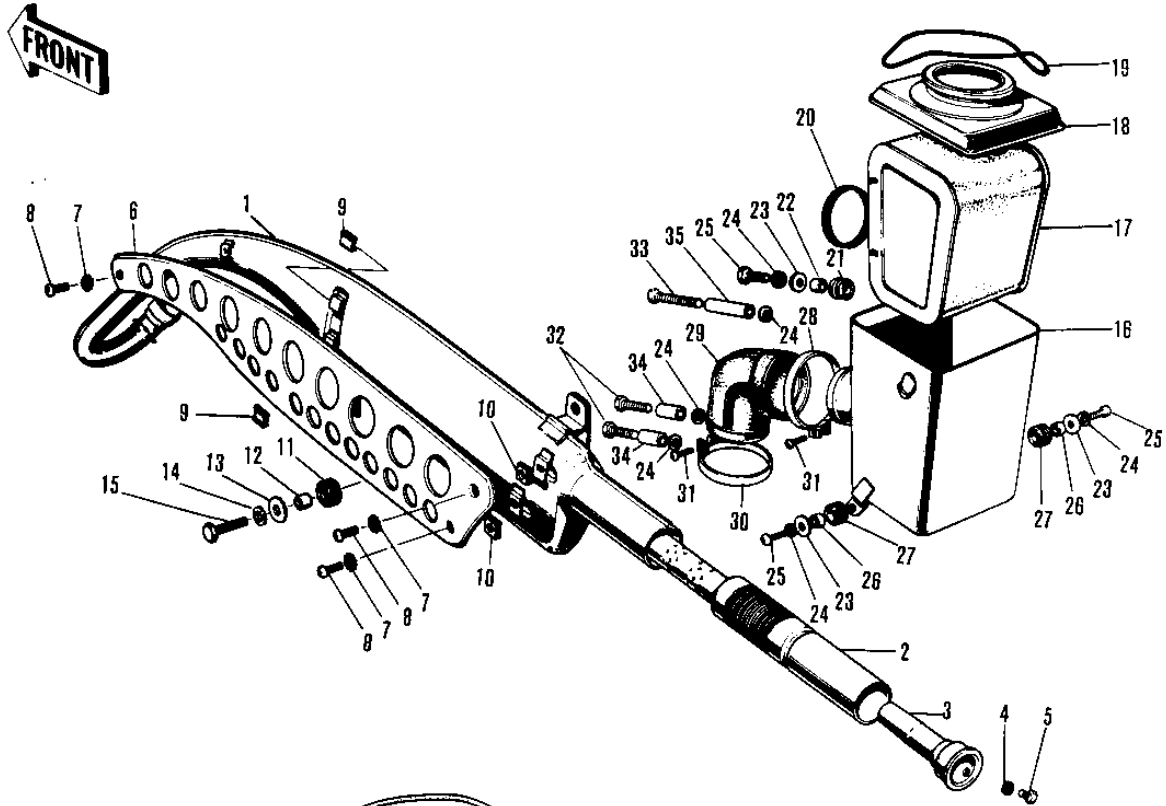

# 1972 F6-A PARTS DIAGRAM

AIR CLEANER/MUFFLER

## AIR CLEANER/MUFFLER

ITEM NAME	PART NUMBER	QUANTITY
MUFFLER ASSY (Ref # 1 ~ 5)	18001-032	
MUFFLER ASSY (Ref # 1 ~ 5)	18001-032	
BAFFLE TUBE (Ref # 2 ~ 5)	18033-073	
TAIL PIECE (Ref # 3)	18048-015	
WASHER LOCK 6MM (Ref # 4)	463H0600	
BOLT-UPSET,6X12 (Ref # 5)	112G0612	
BOLT-UPSET,6X12 (Ref # 5)	112G0612	
COVER-MUFFLER (Ref # 6)	18064-005	
WASHER LOCK 6MM (Ref # 7)	463H0600	
SCREW PAN HEAD 6X12 (Ref # 8)	220E0612	
INSULATOR (Ref # 9)	18065-007	
INSULATOR-HEAT (Ref # 10)	18065-009	
DAMPER RUBBER-MUFFLER (Ref # 11)	18063-005	
COLLAR (Ref # 12)	92027-102	
WASHER,8X26X2.3 (Ref # 13)	92022-1564	
WASHER SPRING 8MM (Ref # 14)	461F0800	
BOLT HEX HEAD 8X25 (Ref # 15)	116B0825	
AIR CLEANER ASSY (Ref # 16 ~ 2)	11010-040	
BODY-AIR CLEANER (Ref # 16)	11011-012	
ELEMENT,AIR CLNR (Ref # 17)	11013-020	
CAP-AIR CLEANER (Ref # 18)	11012-015	
"O" RING,100MM (Ref # 19)	671B25100	
GASKET-AIR CLEANER (Ref # 20)	11017-007	
DAMPER RUBBER (Ref # 21)	92075-051	
COLLAR (Ref # 22)	92027-103	
WASHER 6.5X20X1.6T (Ref # 23)	92022-125	
WASHER SPRING 6MM (Ref # 24)	461F0600	
BOLT-UPSET,6X20 (Ref # 25)	112G0620	
COLLAR 6.8X10X10.5 (Ref # 26)	92027-120	

## AIR CLEANER/MUFFLER

ITEM NAME	PART NUMBER	QUANTITY
GROMMET (Ref # 27)	92071-046	
CLAMP,AIR CLEANER (Ref # 28)	92037-129	
CONNECTOR (Ref # 29)	11026-003	
CLAMP,AIR CLEANER (Ref # 30)	92037-128	
SCREW PAN HEAD 6X35 (Ref # 31)	220B0635	
BOLT-AIR CLEANER FIT (Ref # 32)	92003-066	
BOLT-AIR CLNR. FITTNG (Ref # 33)	92003-067	
COLLAR (Ref # 34)	92027-127	
COLLAR (Ref # 35)	92027-128	
AIR CLEANER ASSY (Ref # 36 ~ 4)	11010-061	
BODY-AIR CLEANER (Ref # 36)	11011-024	
ELEMENT,AIR,CLNR (Ref # 37)	11013-036	
HOLDER-CLENER ELEM (Ref # 38)	11014-007	
CAP-AIR CLEANER,BL (Ref # 39)	11012-028	
SCREW PAN HEAD 6X35 (Ref # 42)	220B0635	
SCREW PAN HEAD 6X30 (Ref # 45)	220B0630	
BOLT-UPSET (Ref # 46)	112G0625	
WASHER SPRING 6MM (Ref # 47)	461F0600	