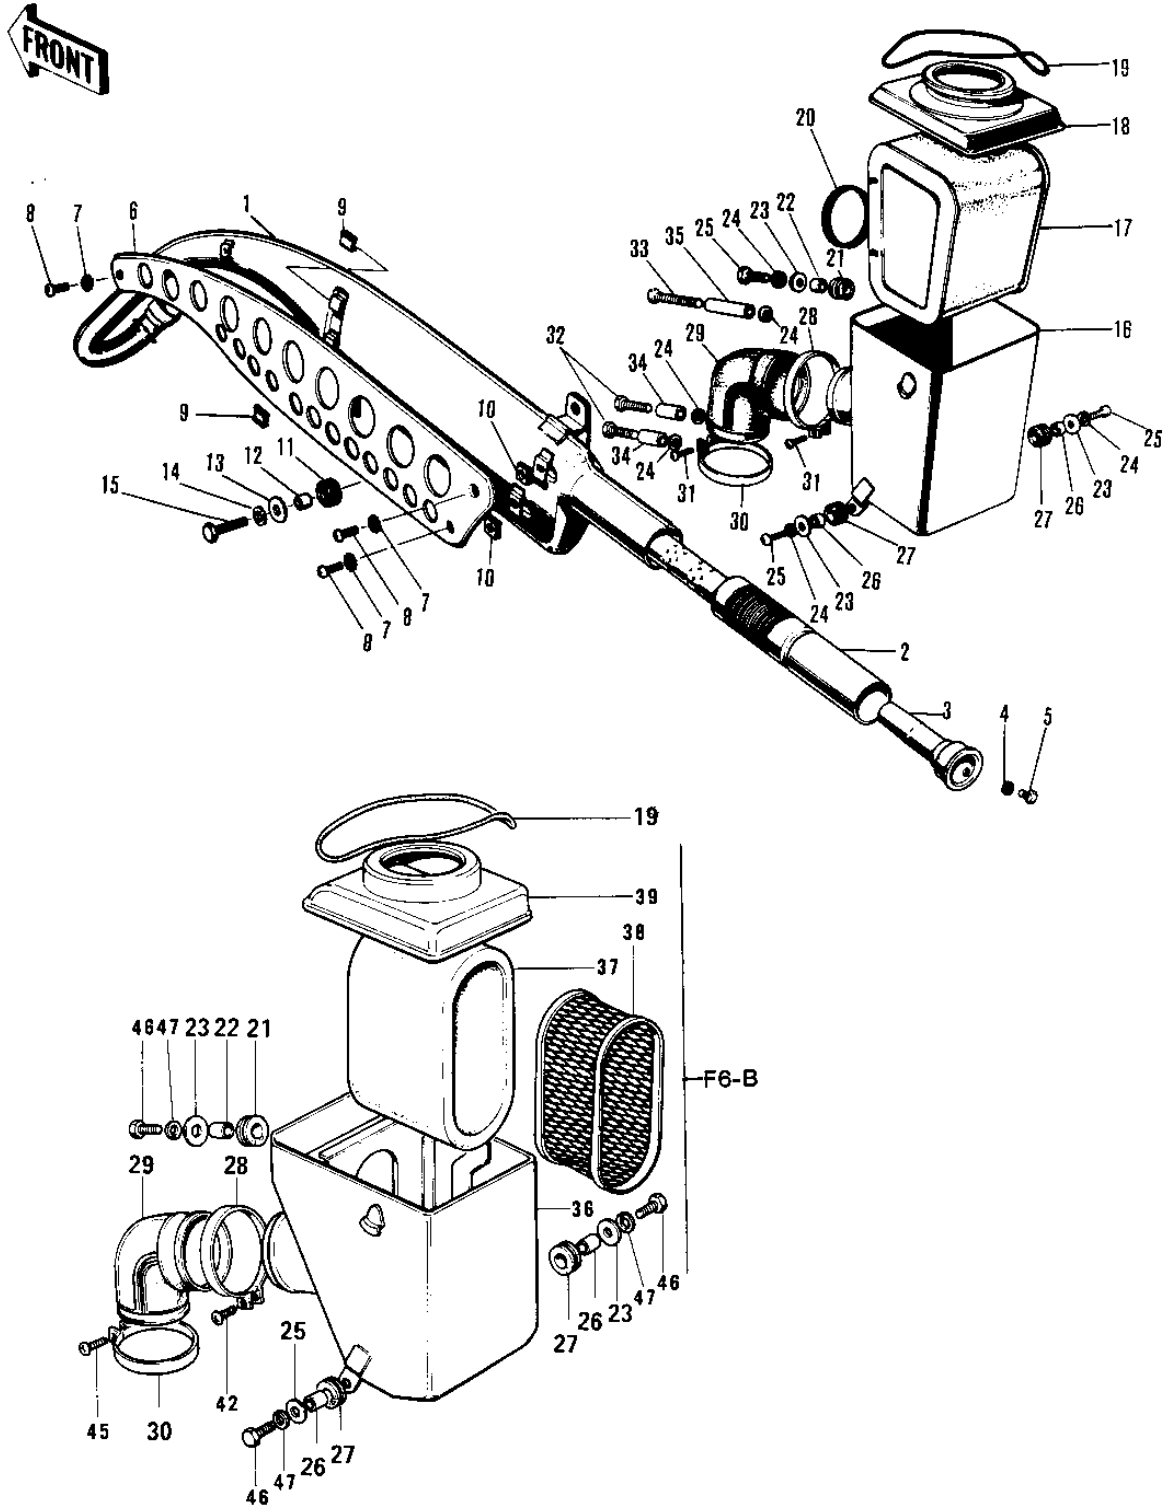

# 1973 F6-B PARTS DIAGRAM

AIR CLEANER/MUFFLER

# 1973 F6-B PARTS LIST

## AIR CLEANER/MUFFLER

ITEM NAME	PART NUMBER	QUANTITY
MUFFLER ASSY (Ref # 1 ~ 5)	18001-032	
MUFFLER ASSY (Ref # 1 ~ 5)	18001-032	
BAFFLE TUBE (Ref # 2 ~ 5)	18033-073	
TAIL PIECE (Ref # 3)	18048-015	
WASHER LOCK 6MM (Ref # 4)	463H0600	
BOLT-UPSET,6X12 (Ref # 5)	112G0612	
BOLT-UPSET,6X12 (Ref # 5)	112G0612	
COVER-MUFFLER (Ref # 6)	18064-005	
WASHER LOCK 6MM (Ref # 7)	463H0600	
SCREW PAN HEAD 6X12 (Ref # 8)	220E0612	
INSULATOR (Ref # 9)	18065-007	
INSULATOR-HEAT (Ref # 10)	18065-009	
DAMPER RUBBER-MUFFLER (Ref # 11)	18063-005	
COLLAR (Ref # 12)	92027-102	
WASHER,8X26X2.3 (Ref # 13)	92022-1564	
WASHER SPRING 8MM (Ref # 14)	461F0800	
BOLT HEX HEAD 8X25 (Ref # 15)	116B0825	
AIR CLEANER ASSY (Ref # 16 ~ 2)	11010-040	
BODY-AIR CLEANER (Ref # 16)	11011-012	
ELEMENT,AIR CLNR (Ref # 17)	11013-020	
CAP-AIR CLEANER (Ref # 18)	11012-015	
"O" RING,100MM (Ref # 19)	671B25100	
GASKET-AIR CLEANER (Ref # 20)	11017-007	
DAMPER RUBBER (Ref # 21)	92075-051	
COLLAR (Ref # 22)	92027-103	
WASHER 6.5X20X1.6T (Ref # 23)	92022-125	
WASHER SPRING 6MM (Ref # 24)	461F0600	
BOLT-UPSET,6X20 (Ref # 25)	112G0620	
COLLAR 6.8X10X10.5 (Ref # 26)	92027-120	

### AIR CLEANER/MUFFLER

ITEM NAME	PART NUMBER	QUANTITY
GROMMET (Ref # 27)	92071-046	
CLAMP,AIR CLEANER (Ref # 28)	92037-129	
CONNECTOR (Ref # 29)	11026-003	
CLAMP,AIR CLEANER (Ref # 30)	92037-128	
SCREW PAN HEAD 6X35 (Ref # 31)	220B0635	
BOLT-AIR CLEANER FIT (Ref # 32)	92003-066	
BOLT-AIR CLNR. FITTNG (Ref # 33)	92003-067	
COLLAR (Ref # 34)	92027-127	
COLLAR (Ref # 35)	92027-128	
AIR CLEANER ASSY (Ref # 36 ~ 4)	11010-061	
BODY-AIR CLEANER (Ref # 36)	11011-024	
ELEMENT,AIR,CLNR (Ref # 37)	11013-036	
HOLDER-CLENER ELEM (Ref # 38)	11014-007	
CAP-AIR CLEANER,BL (Ref # 39)	11012-028	
SCREW PAN HEAD 6X35 (Ref # 42)	220B0635	
SCREW PAN HEAD 6X30 (Ref # 45)	220B0630	
BOLT-UPSET (Ref # 46)	112G0625	
WASHER SPRING 6MM (Ref # 47)	461F0600	