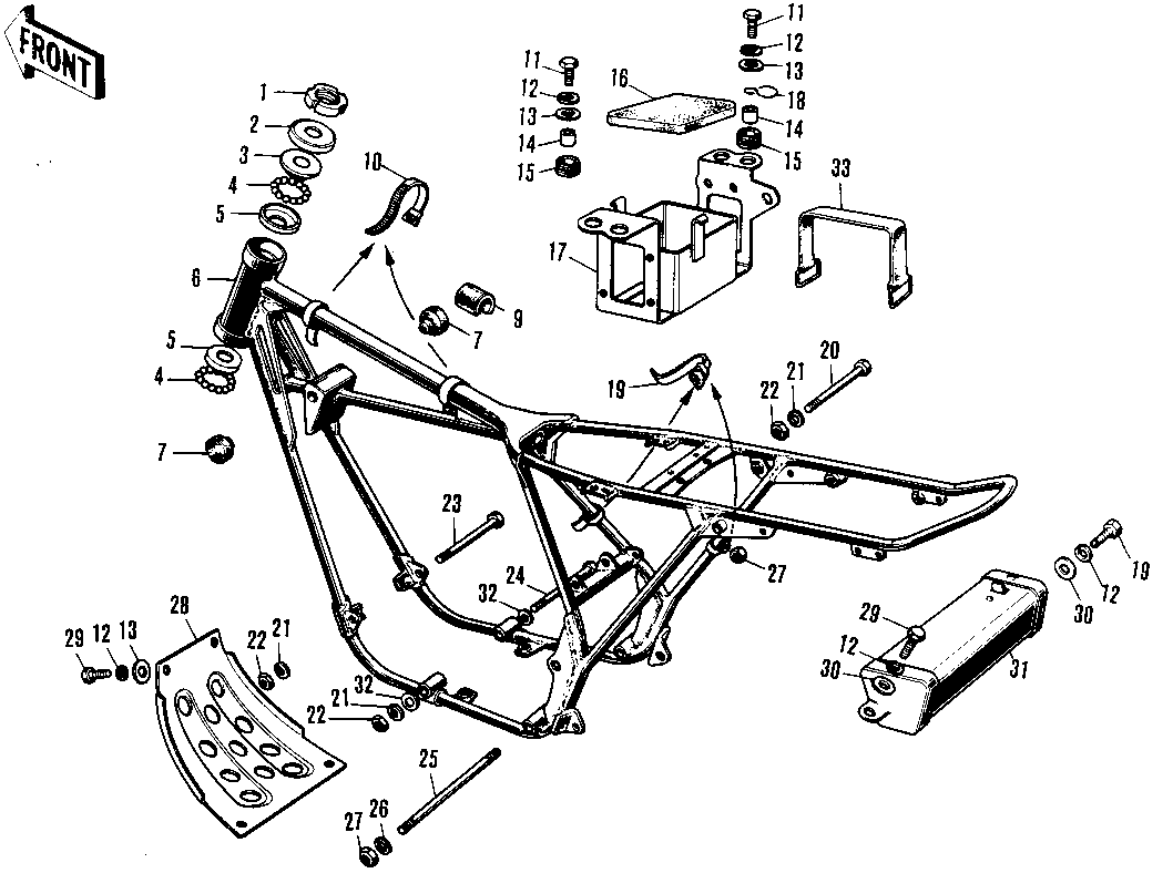

1973 F6-B PARTS DIAGRAM

FRAME/FRAME FITTINGS

1973 F6-B PARTS LIST

FRAME/FRAME FITTINGS

ITEM NAME	PART NUMBER	QUANTITY
NUT STEERING STEM LCK (Ref # 1)	92090-006	
CAP STEERING STEM (Ref # 2)	46098-005	
CONE UPPER BEARING (Ref # 3)	92047-005	
BALL STEEL 3/16' (Ref # 4)	600A0600	
RACE BEARING (Ref # 5)	92048-004	
UNAVAILABLE IN PRICE BOOK (Ref # 6)	32002-043	
FRAME (Ref # 6)	32002-060	
DAMPER RUBB FUEL TANK (Ref # 7)	92075-050	
MAT FUEL TANK (Ref # 9)	51067-002	
BAND, LONG (Ref # 10)	92072-032	
BOLT-UPSET, 6X20 (Ref # 11)	112G0620	
WASHER SPRING 6MM (Ref # 12)	461F0600	
WASHER 6.5X20X1.6T (Ref # 13)	92022-125	
COLLAR (Ref # 14)	92027-103	
DAMPER RUBBER (Ref # 15)	92075-051	
MAT-BATTERY (Ref # 16)	32103-019	
CASE-BATTERY (Ref # 17)	32097-018	
CLAMP CABLE (Ref # 18)	92037-026	
BAND, MIDDLE (Ref # 19)	92072-031	
BOLT, FLANGED, 10X115 (Ref # 20)	92001-1603	
WASHER SPRING 10MM (Ref # 21)	461F1000	
NUT, 10MM (Ref # 22)	314B1000	
BOLT-HEX HEAD, 10X145 (Ref # 23)	113B10145	
BOLT, HEX HEAD, 10X150 (Ref # 23)	92001-1251	
BOLT-HEX HEAD, 10X225 (Ref # 24)	113B10225	
BOLT-HEX HEAD, 10X225 (Ref # 24)	113B10225	
STUD, 12X290 (Ref # 25)	92006-003	
WASHER SPRING 12MM (Ref # 26)	461F1200	
NUT-HEX-FINE (Ref # 27)	314B1200	

1973 F6-B PARTS LIST

FRAME/FRAME FITTINGS

ITEM NAME	PART NUMBER	QUANTITY
GUARD-ENGINE (Ref # 28)	55011-012	
BOLT-UPSET,6X12 (Ref # 29)	112G0612	
WASHER PLAIN 6MM (Ref # 30)	410B0600	
BOX-TOOL (Ref # 31)	32098-013	
WASHER PLAIN 10MM (Ref # 32)	411B1000	
BAND TOOL (Ref # 33)	92072-012	
LOCK ASSY-STEERING (Ref # 34, 35)	27016-029	
KEY SET-STRNG #270 (Ref # 35)	27018-015-70	
KEY SET-STRNG #271 (Ref # 35)	27018-015-71	
KEY SET-STRNG #272 (Ref # 35)	27018-015-72	
KEY SET-STRNG #273 (Ref # 35)	27018-015-73	
KEY SET-STRNG #274 (Ref # 35)	27018-015-74	
SPRING-STEERING LOCK (Ref # 36)	27032-001	
CAP,STEERING LOCK (Ref # 37)	11012-1134	
WASHER (Ref # 38)	92097-003	
SCREW-TAPPING (Ref # 39)	92008-007	