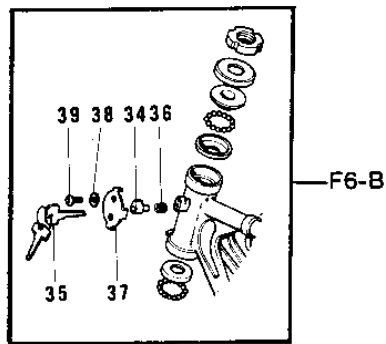

1973 F6-B PARTS DIAGRAM

FRAME/FRAME FITTINGS

1973 F6-B PARTS LIST

FRAME/FRAME FITTINGS

ITEM NAME	PART NUMBER	QUANTITY
NUT STEERING STEM LCK (Ref # 1)	92090-006	
CAP STEERING STEM (Ref # 2)	46098-005	
CONE UPPER BEARING (Ref # 3)	92047-005	
BALL STEEL 3/16' (Ref # 4)	600A0600	
RACE BEARING (Ref # 5)	92048-004	
UNAVAILABLE IN PRICE BOOK (Ref # 6)	32002-043	
FRAME (Ref # 6)	32002-060	
DAMPER RUBB FUEL TANK (Ref # 7)	92075-050	
MAT FUEL TANK (Ref # 9)	51067-002	
BAND, LONG (Ref # 10)	92072-032	
BOLT-UPSET, 6X20 (Ref # 11)	112G0620	
WASHER SPRING 6MM (Ref # 12)	461F0600	
WASHER 6.5X20X1.6T (Ref # 13)	92022-125	
COLLAR (Ref # 14)	92027-103	
DAMPER RUBBER (Ref # 15)	92075-051	
MAT-BATTERY (Ref # 16)	32103-019	
CASE-BATTERY (Ref # 17)	32097-018	
CLAMP CABLE (Ref # 18)	92037-026	
BAND, MIDDLE (Ref # 19)	92072-031	
BOLT, FLANGED, 10X115 (Ref # 20)	92001-1603	
WASHER SPRING 10MM (Ref # 21)	461F1000	
NUT, 10MM (Ref # 22)	314B1000	
BOLT-HEX HEAD, 10X145 (Ref # 23)	113B10145	
BOLT, HEX HEAD, 10X150 (Ref # 23)	92001-1251	
BOLT-HEX HEAD, 10X225 (Ref # 24)	113B10225	
BOLT-HEX HEAD, 10X225 (Ref # 24)	113B10225	
STUD, 12X290 (Ref # 25)	92006-003	
WASHER SPRING 12MM (Ref # 26)	461F1200	
NUT-HEX-FINE (Ref # 27)	314B1200	

1973 F6-B PARTS LIST

FRAME/FRAME FITTINGS

ITEM NAME	PART NUMBER	QUANTITY
GUARD-ENGINE (Ref # 28)	55011-012	
BOLT-UPSET,6X12 (Ref # 29)	112G0612	
WASHER PLAIN 6MM (Ref # 30)	410B0600	
BOX-TOOL (Ref # 31)	32098-013	
WASHER PLAIN 10MM (Ref # 32)	411B1000	
BAND TOOL (Ref # 33)	92072-012	
LOCK ASSY-STEERING (Ref # 34, 35)	27016-029	
KEY SET-STRNG #270 (Ref # 35)	27018-015-70	
KEY SET-STRNG #271 (Ref # 35)	27018-015-71	
KEY SET-STRNG #272 (Ref # 35)	27018-015-72	
KEY SET-STRNG #273 (Ref # 35)	27018-015-73	
KEY SET-STRNG #274 (Ref # 35)	27018-015-74	
SPRING-STEERING LOCK (Ref # 36)	27032-001	
CAP,STEERING LOCK (Ref # 37)	11012-1134	
WASHER (Ref # 38)	92097-003	
SCREW-TAPPING (Ref # 39)	92008-007	