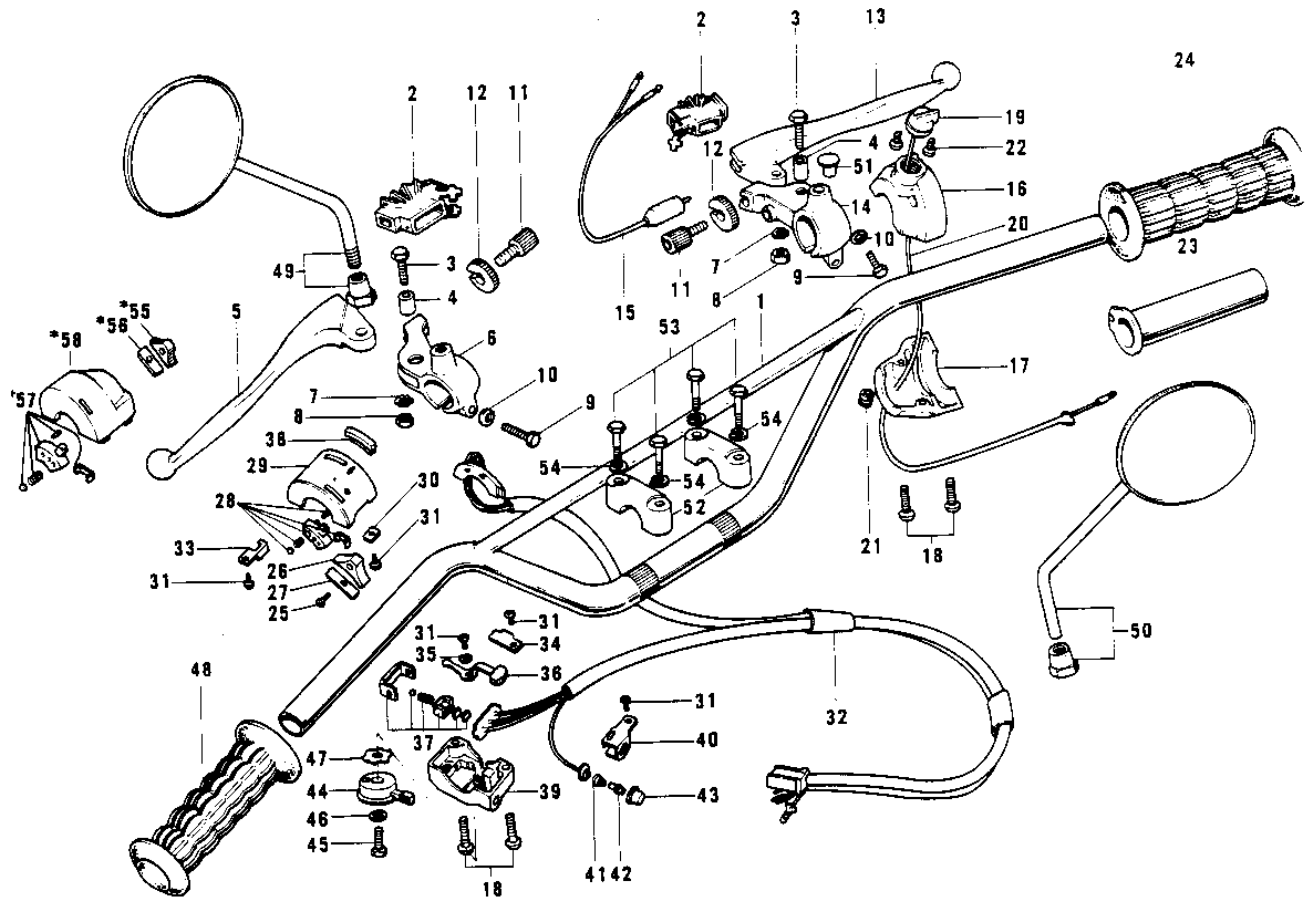

1972 F6-A PARTS DIAGRAM

HANDLEBAR (F6-B)

(F6)

1972 F6-A PARTS LIST

HANDLEBAR (F6-B)

ITEM NAME	PART NUMBER	QUANTITY
HANDLEBAR (Ref # 1)	46004-016	
DUST COVER (Ref # 2)	46071-002	
BOLT HEX HEAD 5X20 (Ref # 3)	92007-020	
COLLAR LEVER (Ref # 4)	46059-011	
LEVER-CLUTCH (Ref # 5)	46092-015	
HOLDER-CLUTCH LEV,BLK (Ref # 6)	46094-011-21	
WASHER LOCK 5MM (Ref # 7)	464H0500	
NUT 5MM (Ref # 8)	312B0500	
BOLT HEX HEAD 6X25 (Ref # 9)	110N0625	
WASHER PLAIN 6MM (Ref # 10)	410B0600	
SCREW,CABLE ADJUST (Ref # 11)	46055-010	
NUT-LOCK (Ref # 12)	46056-005	
LEVER FRONT BRAKE (Ref # 13)	46058-004	
HOLDER-FR BRK LEV,BLK (Ref # 14)	46060-009-21	
SWITCH-FR. BRAKE LAMP (Ref # 15)	27021-004	
CASE ASSY,R.H,BLACK (Ref # 16 ~ 2)	46018-020-10	
CASE-RH UPPER (Ref # 16)	46041-008	
CASE-RH LOWER (Ref # 17)	46023-008	
SCREW-PAN-CROS,5X25 (Ref # 18)	220B0525	
SWITCH-ENGINE STOP (Ref # 19)	46027-008	
WIRING HARNESS-STP SW (Ref # 20)	46082-021	
GROMMET-WIRING HARNES (Ref # 21)	92071-060	
SCREW PAN HEAD 3X5 (Ref # 22)	220B0305A	
GRIP ASSY-THROTTLE (Ref # 23, 24)	46019-020	
RUBBER-R.H. GRIP (Ref # 24)	46061-013	
CASE ASSY-L.H. (Ref # 18,25)	46091-007	
UNAVAILABLE IN PRICE BOOK (Ref # 25)	221B308A	
KNOB-LH SWITCH (Ref # 26)	46044-009	
SPRING-L.H SW KNOB,B (Ref # 27)	46031-006	