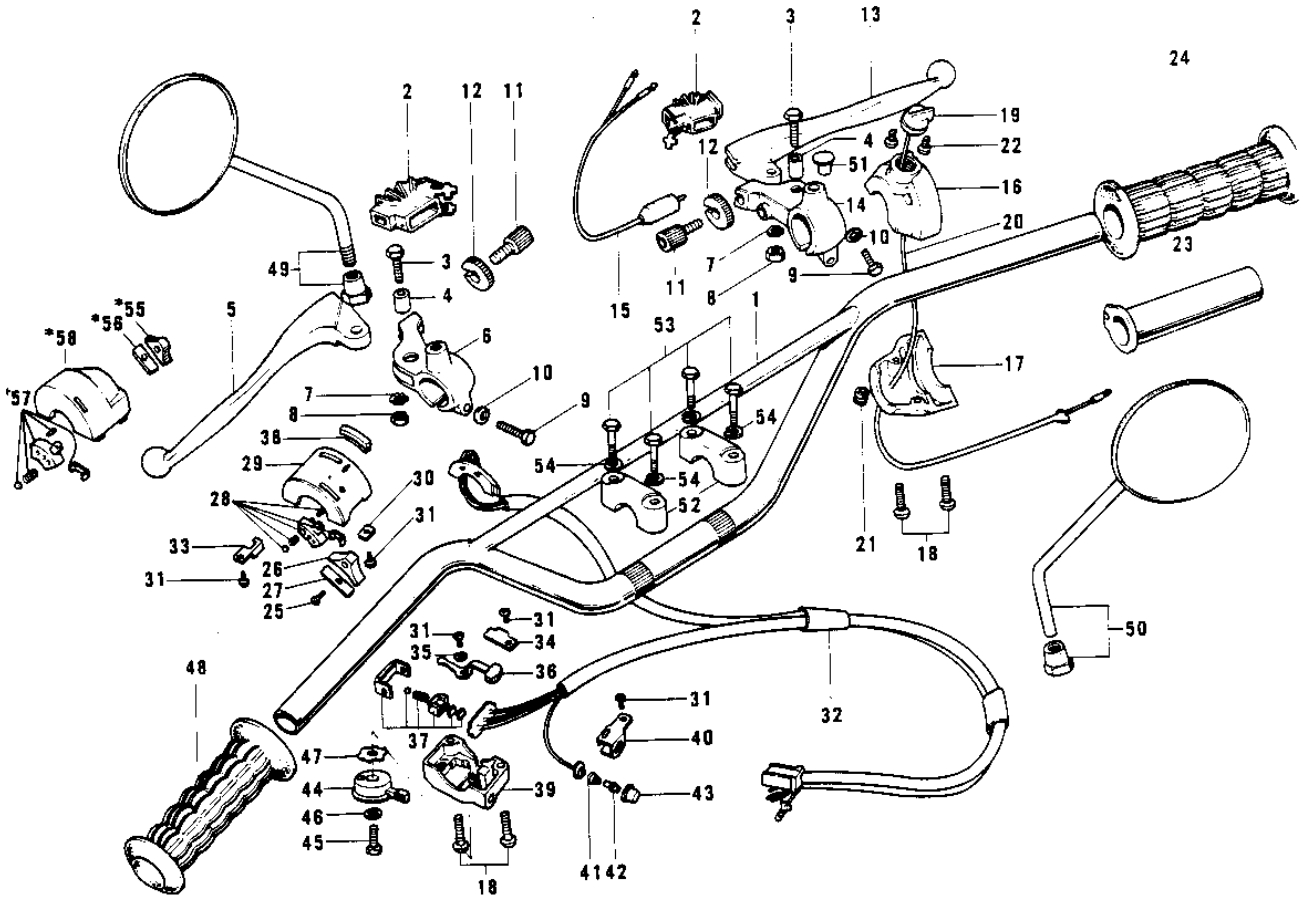

1973 F6-B PARTS DIAGRAM

HANDLEBAR (F6-B)

(F6)

1973 F6-B PARTS LIST

HANDLEBAR (F6-B)

ITEM NAME	PART NUMBER	QUANTITY
HANDLEBAR (Ref # 1)	46004-016	
DUST COVER (Ref # 2)	46071-002	
BOLT HEX HEAD 5X20 (Ref # 3)	92007-020	
COLLAR LEVER (Ref # 4)	46059-011	
LEVER-CLUTCH (Ref # 5)	46092-015	
HOLDER-CLUTCH LEV,BLK (Ref # 6)	46094-011-21	
WASHER LOCK 5MM (Ref # 7)	464H0500	
NUT 5MM (Ref # 8)	312B0500	
BOLT HEX HEAD 6X25 (Ref # 9)	110N0625	
WASHER PLAIN 6MM (Ref # 10)	410B0600	
SCREW,CABLE ADJUST (Ref # 11)	46055-010	
NUT-LOCK (Ref # 12)	46056-005	
LEVER FRONT BRAKE (Ref # 13)	46058-004	
HOLDER-FR BRK LEV,BLK (Ref # 14)	46060-009-21	
SWITCH-FR. BRAKE LAMP (Ref # 15)	27021-004	
CASE ASSY,R.H,BLACK (Ref # 16 ~ 2)	46018-020-10	
CASE-RH UPPER (Ref # 16)	46041-008	
CASE-RH LOWER (Ref # 17)	46023-008	
SCREW-PAN-CROS,5X25 (Ref # 18)	220B0525	
SWITCH-ENGINE STOP (Ref # 19)	46027-008	
WIRING HARNESS-STP SW (Ref # 20)	46082-021	
GROMMET-WIRING HARNES (Ref # 21)	92071-060	
SCREW PAN HEAD 3X5 (Ref # 22)	220B0305A	
GRIP ASSY-THROTTLE (Ref # 23, 24)	46019-020	
RUBBER-R.H. GRIP (Ref # 24)	46061-013	
CASE ASSY-L.H. (Ref # 18,25)	46091-007	
UNAVAILABLE IN PRICE BOOK (Ref # 25)	221B308A	
KNOB-LH SWITCH (Ref # 26)	46044-009	
SPRING-L.H SW KNOB,B (Ref # 27)	46031-006	