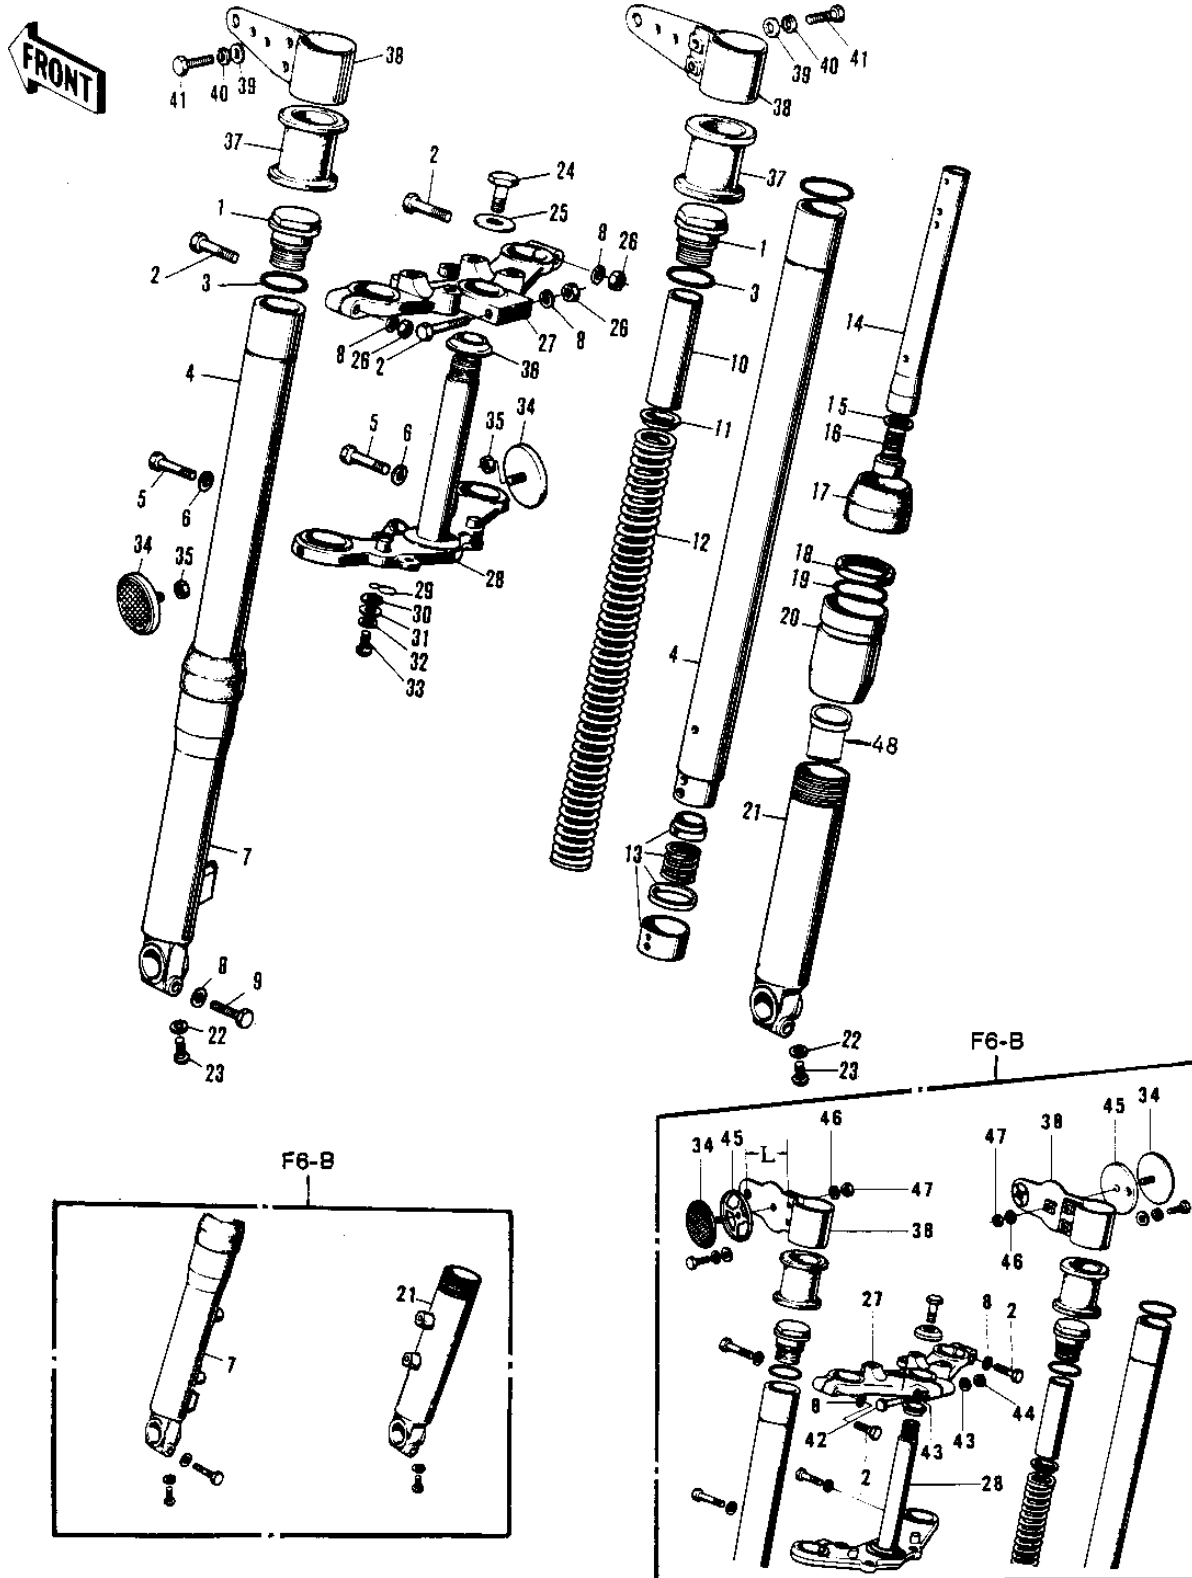

1971 F6 PARTS DIAGRAM

FRONT FORK

1971 F6 PARTS LIST

FRONT FORK

ITEM NAME	PART NUMBER	QUANTITY
FRONT FORK ASSY (Ref # 1-28)	44001-069	1
FORK-FRONT (Ref # 1-28)	44001-086	1
FORK-FRONT (Ref # 1-28)	44001-101	1
BOLT-FORK TOP (Ref # 1)	44041-036	2
BOLT (Ref # 2)	92001-1578	2
BOLT-STEERING STEM HD (Ref # 2)	44041-044	2
'O' RING INNER TUBE (Ref # 3)	44046-014	2
TUBE-FORK INNER (Ref # 4)	44013-028	2
BOLT HEX HEAD 10X32 (Ref # 5)	113B1032	2
WASHER SPRING 10MM (Ref # 6)	461F1000	2
TUBE,LH,FORK OUTER (Ref # 7)	44005-037	1
WASHER SPRING 8MM (Ref # 8)	461F0800	4
WASHER SPRING 8MM (Ref # 8)	461F0800	2
BOLT HEX HEAD 8X25 (Ref # 9)	116B0825	1
UNAVAILABLE IN PRICE BOOK (Ref # 10)	44028-106	2
GUIDE FORK SPRING (Ref # 11)	44029-012	2
SPRING-FORK (Ref # 12)	44026-036	2
CYLINDER-FORK (Ref # 13&14)	44022-006	2
GASKET FORK CYL BOLT (Ref # 15)	44045-030	2
BOLT FORK CYLINDER (Ref # 16)	44041-027	2
DUST SHIELD FORK (Ref # 17)	44010-006	2
OIL SEAL (Ref # 18)	92049-1049	2
'O' RING OUTER TUBE (Ref # 19)	44046-012	2
NUT FORK OUTER TUBE (Ref # 20)	44007-007	2
TUBE,RH,FORK OUTER (Ref # 21)	44006-035	1
GASKET FORK DRAIN PLG (Ref # 22)	44045-002	2
SCREW PAN HEAD 4X8 (Ref # 23)	220B0408	2
BOLT STRNG STEM HEAD (Ref # 24)	44041-007	1
WASHER STRNG STEM HD (Ref # 25)	44043-016	1