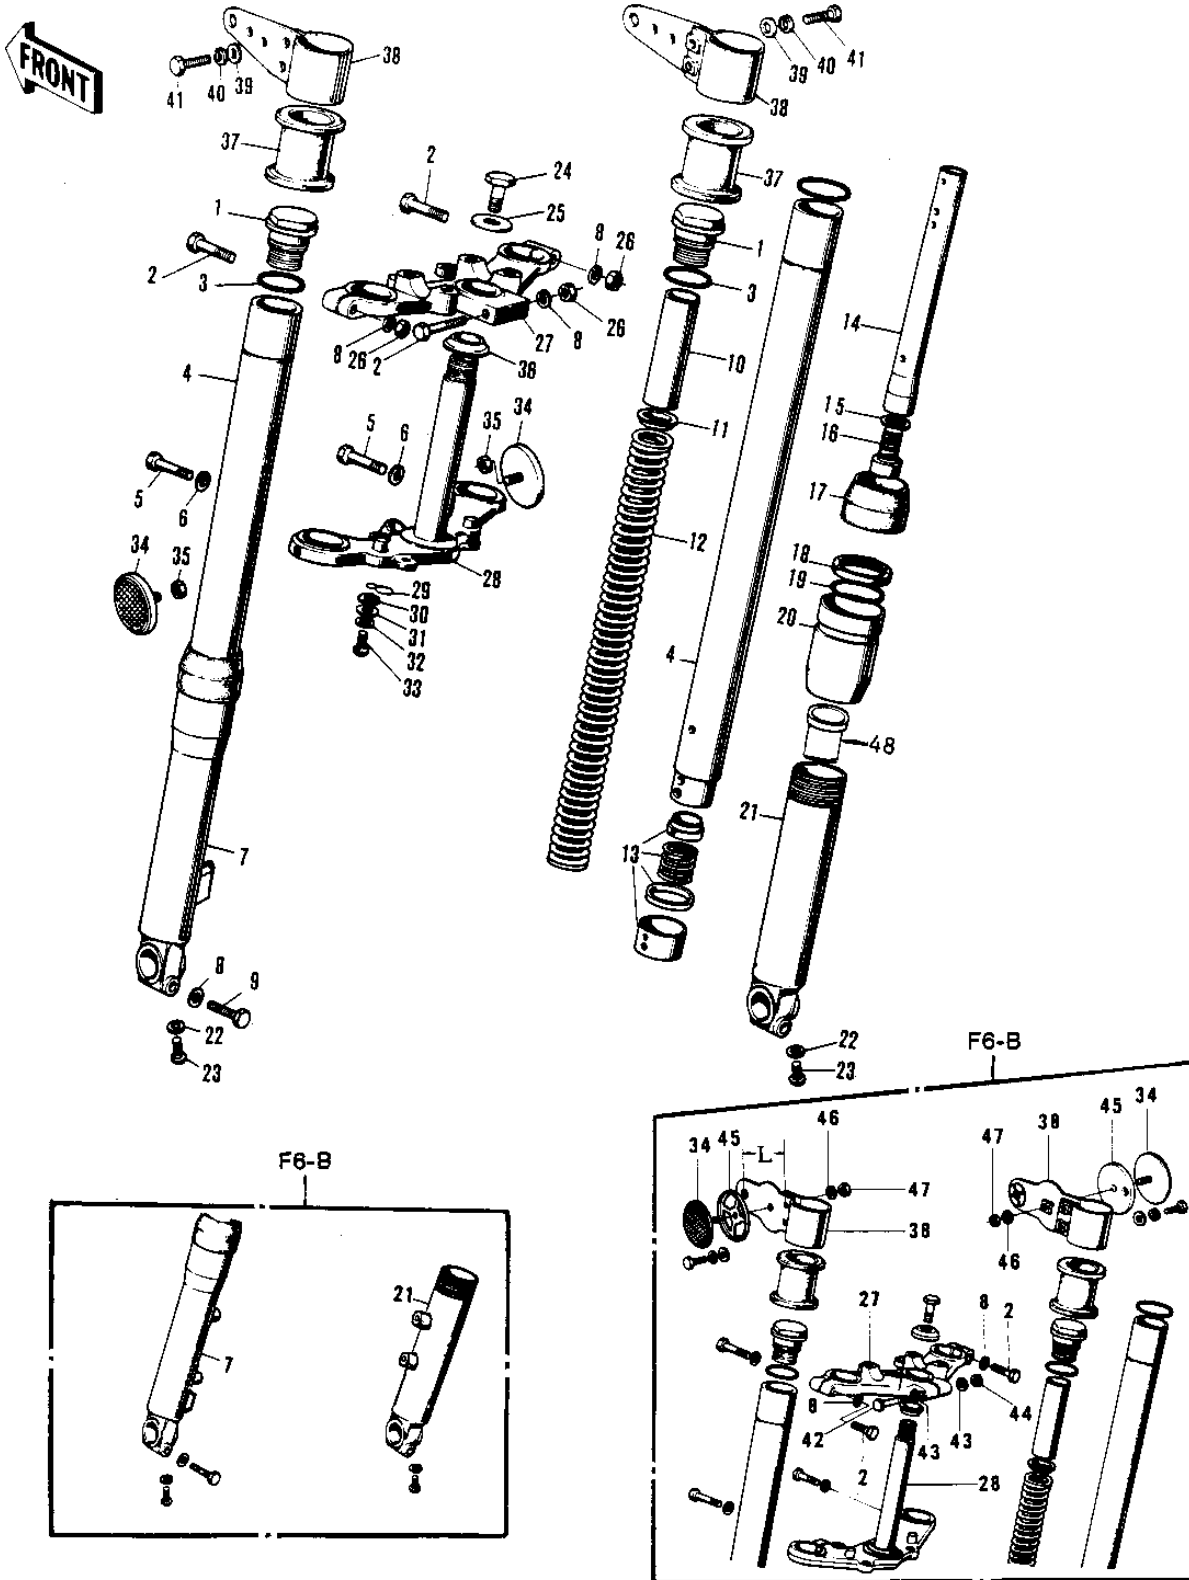

1973 F6-B PARTS DIAGRAM

FRONT FORK