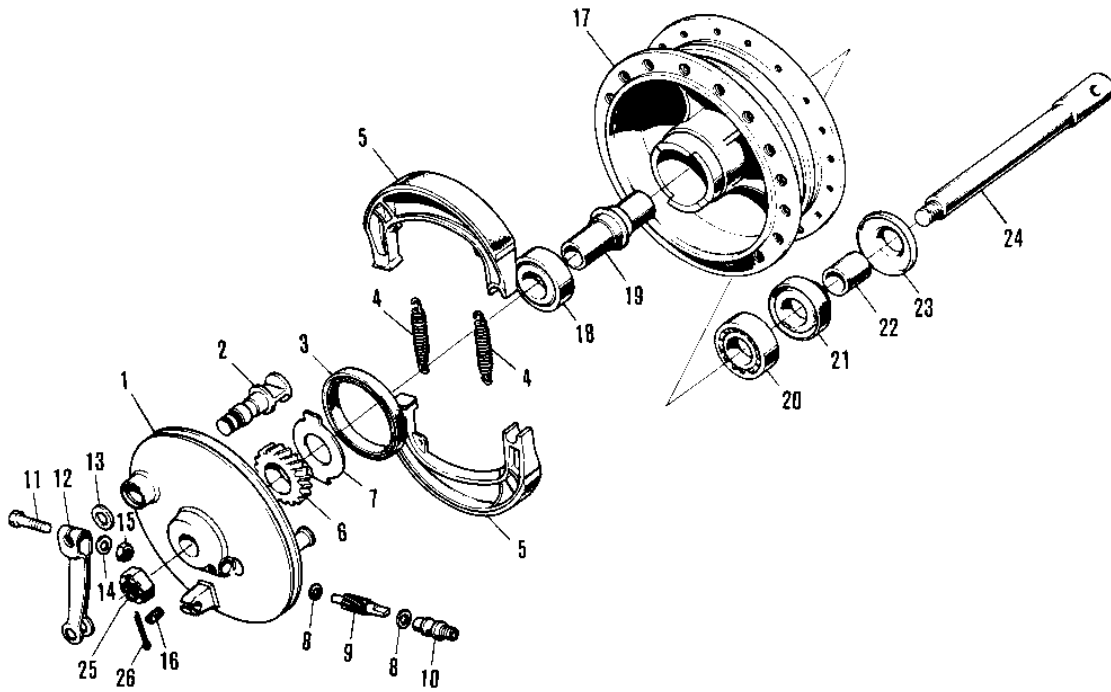

1973 F6-B PARTS DIAGRAM

FRONT HUB/BRAKE

1973 F6-B PARTS LIST

FRONT HUB/BRAKE

ITEM NAME	PART NUMBER	QUANTITY
PANEL-ASY,FR BRK BLK (Ref # 1-16)	41035-033-21	
PANEL-ASY,FR BRK BLK (Ref # 1-16)	41035-033-21	
CAM SHAFT-FRONT BRAKE (Ref # 2)	41050-018	
OIL SEAL F BRK PANEL (Ref # 3)	92050-010	
SPRING,BRAKE SHOE (Ref # 4)	92081-1766	
SHOE,BRAKE (Ref # 5)	41048-1007	
GEAR-SPEEDOMETER (Ref # 6)	41059-014	
RECIEVER-SPEED GEAR (Ref # 7)	41064-006	
WASHER THRST SPD PINI (Ref # 8)	41063-001	
PINION SPEEDOMETER (Ref # 9)	41060-004	
BUSH SPEEDMETER CABLE (Ref # 10)	41062-001	
BOLT-UPSET (Ref # 11)	112G0630	
LEVER FRONT BRAKE CAM (Ref # 12)	41053-005	
WASHER BRAKE CAM SHT (Ref # 13)	41052-001	
WASHER PLAIN 6MM (Ref # 14)	410B0600	
NUT 6MM (Ref # 15)	311B0600	
SCREW-BUSHING NET (Ref # 16)	41070-004	
SCREW-BUSHING NET (Ref # 16)	41070-004	
PIN,SPRING (Ref # 16)	41082-001	
DRUM-ASSY,FR BRK (Ref # 17-21)	41034-004	
BEARING BALL #6301Z (Ref # 18)	601B6301Z	
SPACER FR HUB BEARING (Ref # 19)	41039-005	
BEARING BALL #6301 (Ref # 20)	601B6301	
OIL SEAL FR BRK DRUM (Ref # 21)	92050-011	
COLLAR FRONT HUB R.H (Ref # 22)	41069-005	
DUST SHIELD FR BRAKE (Ref # 23)	41042-006	
AXLE-FRONT (Ref # 24)	41068-034	
NUT CASTLE 12MM (Ref # 25)	321B1200	
PIN COTTER 3.0X25 (Ref # 26)	550D3025	