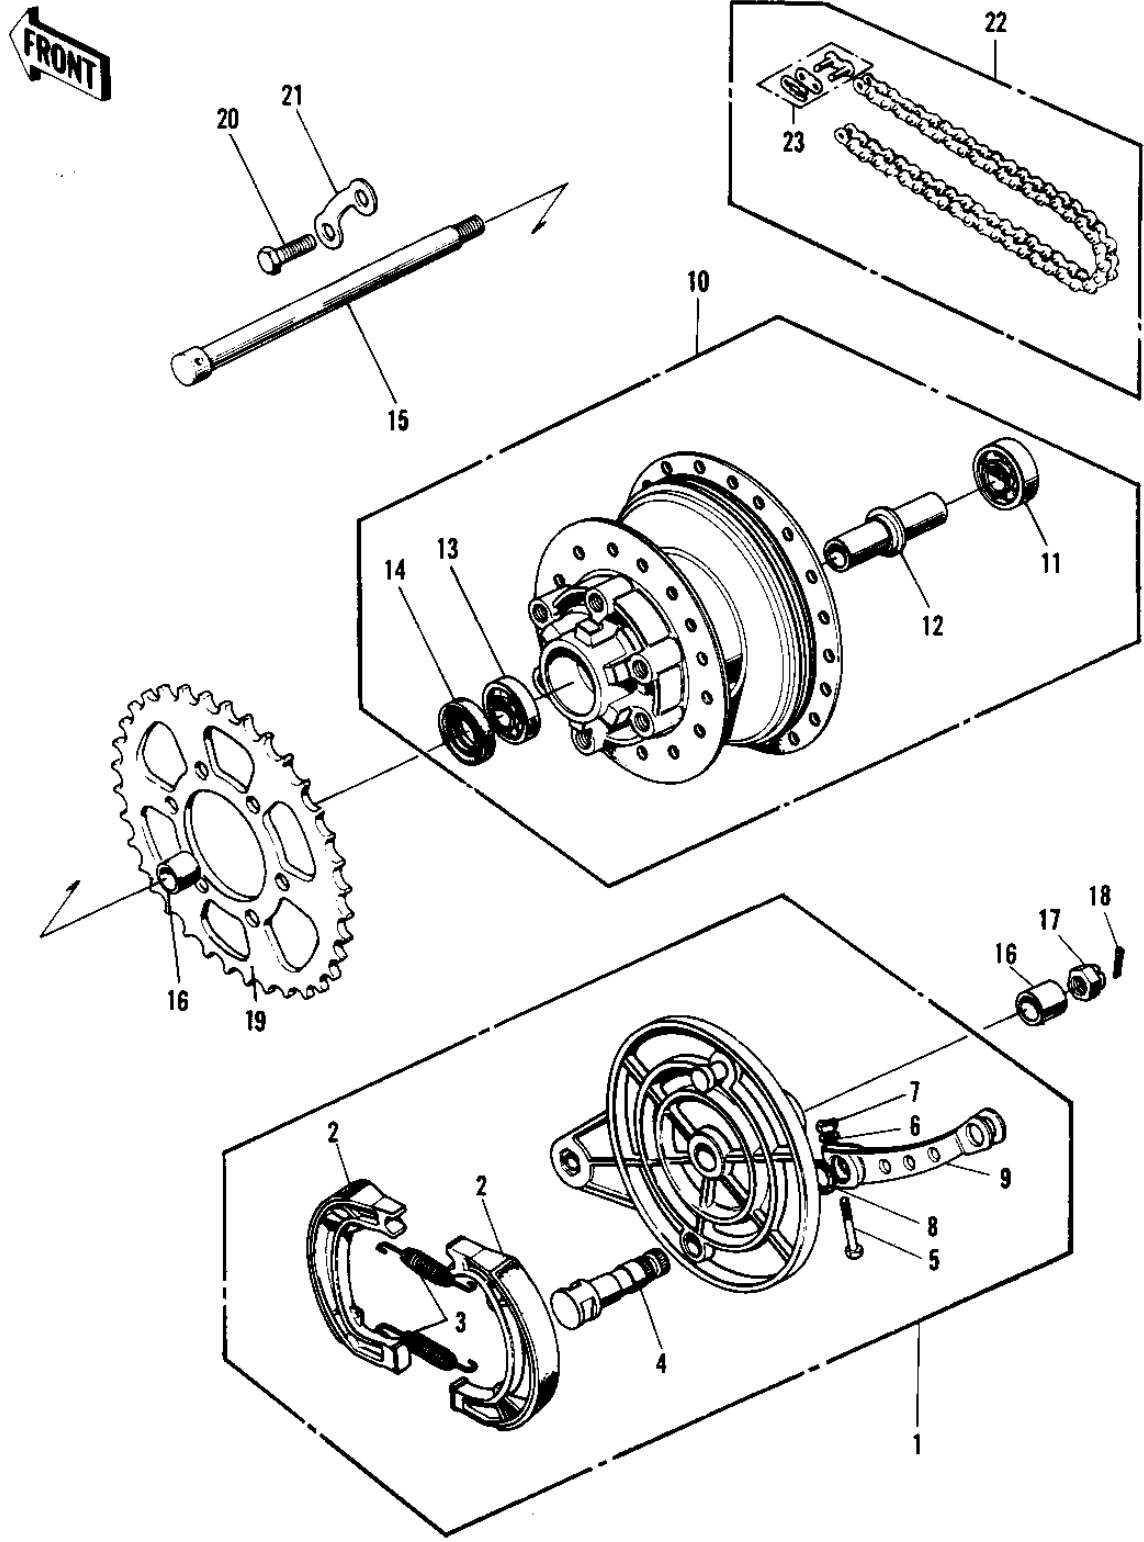

# 1972 F6-A PARTS DIAGRAM

## REAR HUB/BRAKE/CHAIN

## REAR HUB/BRAKE/CHAIN

ITEM NAME	PART NUMBER	QUANTITY
PANEL-ASY,RR BRK (Ref # 1)	42006-018	
PANEL-ASY,RR BRK,BLK (Ref # 1)	42006-028-21	
SHOE,BRAKE (Ref # 2)	41048-1007	
SHOE,BRAKE (Ref # 2)	41048-1007	
SPRING,BRAKE SHOE (Ref # 3)	92081-1766	
CAM SHAFT-FRONT BRAKE (Ref # 4)	41050-018	
BOLT-UPSET (Ref # 5)	112G0630	
WASHER PLAIN 6MM (Ref # 6)	410B0600	
NUT 6MM (Ref # 7)	311B0600	
"0" RING,11MM (Ref # 8)	92055-004	
LEVER-REAR BRAKE CAM (Ref # 9)	42029-015	
LEVER-REAR BRAKE CAM (Ref # 9)	42029-023	
DRUM ASSY-REAR BRAKE (Ref # 10)	42005-024	
DRUM ASSY-REAR BRAKE (Ref # 10)	42005-029	
BEARING BALL #6302Z (Ref # 11)	601B6302Z	
SPACER-RR HUB BEARING (Ref # 12)	42010-019	
BEARING BALL #6302 (Ref # 13)	601B6302	
OIL SEAL RR BRK DRUM (Ref # 14)	92050-009	
AXLE-REAR (Ref # 15)	42031-037	
AXLE-REAR (Ref # 15)	42031-037	
COLLAR-REAR HUB (Ref # 16)	42032-027	
COLLAR-REAR AXLE (Ref # 16)	42032-036	
NUT CASTLE 14MM (Ref # 17)	321B1400	
PIN COTTER 3.0X30 (Ref # 18)	550D3030	
SPROCKET-REAR,55T (Ref # 19)	42041-094	
REAR SPROCKET 50T (Ref # 19)	42041-085	
BOLT-HEX HEAD,10X25 (Ref # 20)	92001-087	
WASHER LOCK (Ref # 21)	92088-007	
UNAVAILABLE IN PRICE BOOK (Ref # 22)	695Z43118	