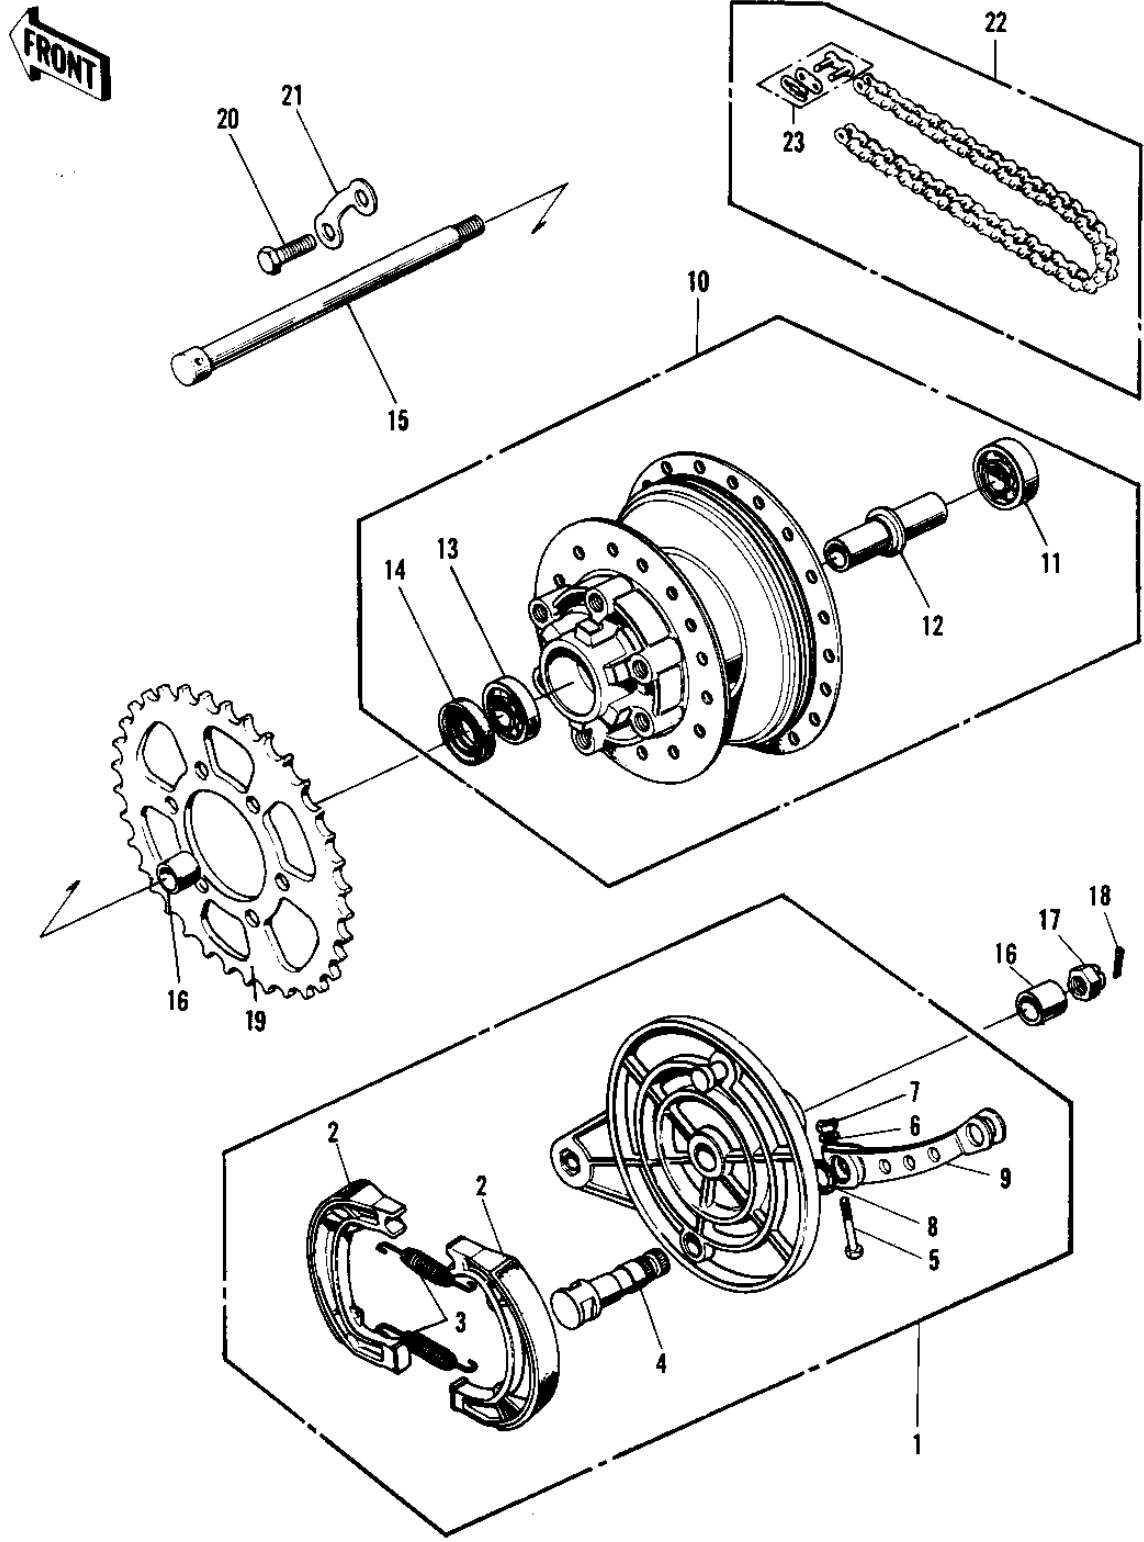

# 1973 F6-B PARTS DIAGRAM

REAR HUB/BRAKE/CHAIN

# 1973 F6-B PARTS LIST

## REAR HUB/BRAKE/CHAIN

ITEM NAME	PART NUMBER	QUANTITY
PANEL-ASY,RR BRK (Ref # 1)	42006-018	
PANEL-ASY,RR BRK,BLK (Ref # 1)	42006-028-21	
SHOE,BRAKE (Ref # 2)	41048-1007	
SHOE,BRAKE (Ref # 2)	41048-1007	
SPRING,BRAKE SHOE (Ref # 3)	92081-1766	
CAM SHAFT-FRONT BRAKE (Ref # 4)	41050-018	
BOLT-UPSET (Ref # 5)	112G0630	
WASHER PLAIN 6MM (Ref # 6)	410B0600	
NUT 6MM (Ref # 7)	311B0600	
"0" RING,11MM (Ref # 8)	92055-004	
LEVER-REAR BRAKE CAM (Ref # 9)	42029-015	
LEVER-REAR BRAKE CAM (Ref # 9)	42029-023	
DRUM ASSY-REAR BRAKE (Ref # 10)	42005-024	
DRUM ASSY-REAR BRAKE (Ref # 10)	42005-029	
BEARING BALL #6302Z (Ref # 11)	601B6302Z	
SPACER-RR HUB BEARING (Ref # 12)	42010-019	
BEARING BALL #6302 (Ref # 13)	601B6302	
OIL SEAL RR BRK DRUM (Ref # 14)	92050-009	
AXLE-REAR (Ref # 15)	42031-037	
AXLE-REAR (Ref # 15)	42031-037	
COLLAR-REAR HUB (Ref # 16)	42032-027	
COLLAR-REAR AXLE (Ref # 16)	42032-036	
NUT CASTLE 14MM (Ref # 17)	321B1400	
PIN COTTER 3.0X30 (Ref # 18)	550D3030	
SPROCKET-REAR,55T (Ref # 19)	42041-094	
REAR SPROCKET 50T (Ref # 19)	42041-085	
BOLT-HEX HEAD,10X25 (Ref # 20)	92001-087	
WASHER LOCK (Ref # 21)	92088-007	
UNAVAILABLE IN PRICE BOOK (Ref # 22)	695Z43118	