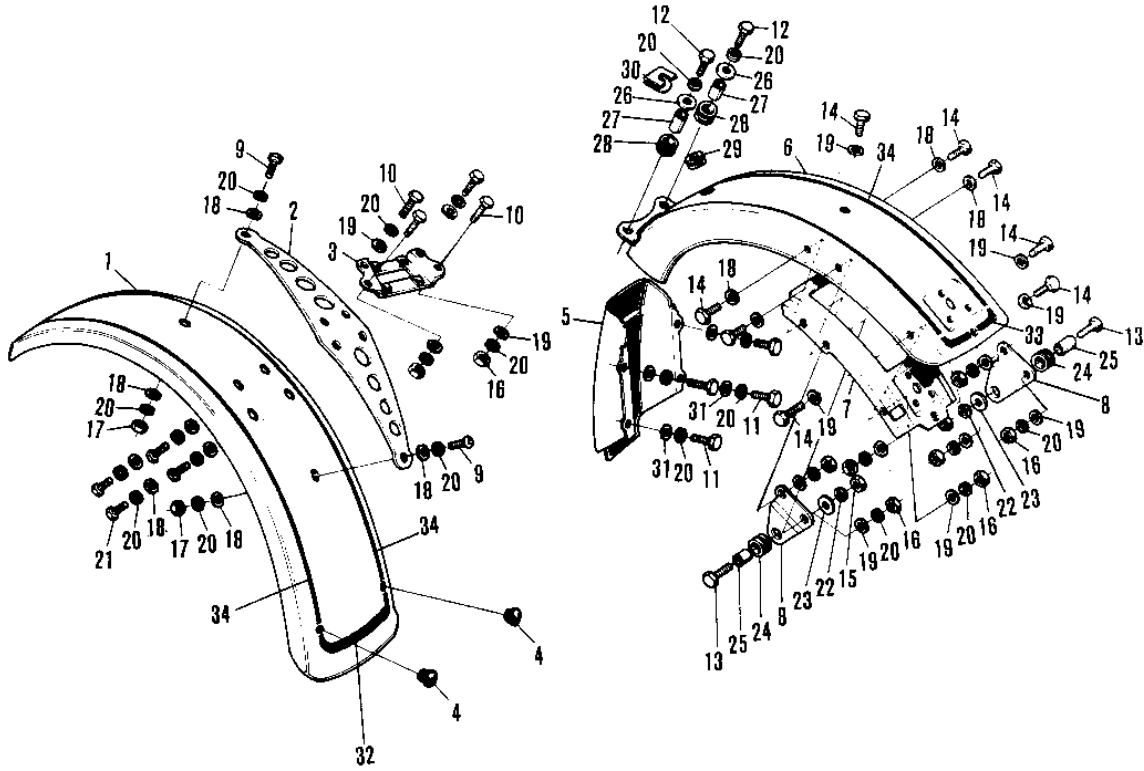

1973 F6-B PARTS DIAGRAM

FENDERS (F6/A)

(F6)

1973 F6-B PARTS LIST

FENDERS (F6/A)

ITEM NAME	PART NUMBER	QUANTITY
FENDER-FR,YELLOW (Ref # 1)	35004-055-53	
FENDER-FR,ORANGE (Ref # 1)	35004-055-71	
PLATE FRONT FENDER (Ref # 2)	35013-003	
BRACKET-FRONT FENDER (Ref # 3)	35012-013	
PLUG RUBBER (Ref # 4)	92074-005	
FENDER-RR (Ref # 5)	35022-053	
FENDER-REAR,B YELLOW (Ref # 6)	35022-054-53	
FENDER-RR,ORANGE (Ref # 6)	35022-054-71	
BRACE-REAR FENDER (Ref # 7)	35034-012	
BRACKET-REAR FENDER (Ref # 8)	35025-019	
SCREW PAN HEAD 6X12 (Ref # 9)	220E0612	
BOLT-UPSET (Ref # 10)	112G0625	
BOLT-UPSET 6X14 (Ref # 11)	112B0614	
BOLT-UPSET (Ref # 12)	112G0618	
BOLT HEX HEAD 8X32 (Ref # 13)	116B0832	
SCREW PAN HEAD 6X14 (Ref # 14)	220B0614	
NUT,8MM (Ref # 15)	311B0800	
NUT 6MM (Ref # 16)	311B0600	
NUT 6MM (Ref # 17)	312B0600	
WASHER 6.5X20X1.6T (Ref # 18)	92022-125	
WASHER PLAIN 6MM (Ref # 19)	411B0600	
WASHER SPRING 6MM (Ref # 20)	461F0600	
BOLT-UPSET,6X12 (Ref # 21)	112G0612	
WASHER SPRING 8MM (Ref # 22)	461F0800	
WASHER,8X26X2.3 (Ref # 23)	92022-1564	
DAMPER RUBB TANK FRNT (Ref # 24)	92075-013	
SPACER FUEL TANK MONT (Ref # 25)	92027-012	
WASHER 6.5X20X1.6T (Ref # 26)	92022-125	
COLLAR (Ref # 27)	92027-103	

1973 F6-B PARTS LIST

FENDERS (F6/A)

ITEM NAME	PART NUMBER	QUANTITY
DAMPER RUBBER (Ref # 28)	92075-051	
GROMMET HARNESS 10MM (Ref # 29)	92071-010	
PLATE-GROUND WIRE (Ref # 30)	26015-001	
COLLAR (Ref # 31)	92027-122	
EMBLEM-FRONT FENDER (Ref # 32)	56027-020	
EMBLEM-FENDER (Ref # 33)	56027-022	
EMBLEM-REARFENDER (Ref # 34)	56027-023	