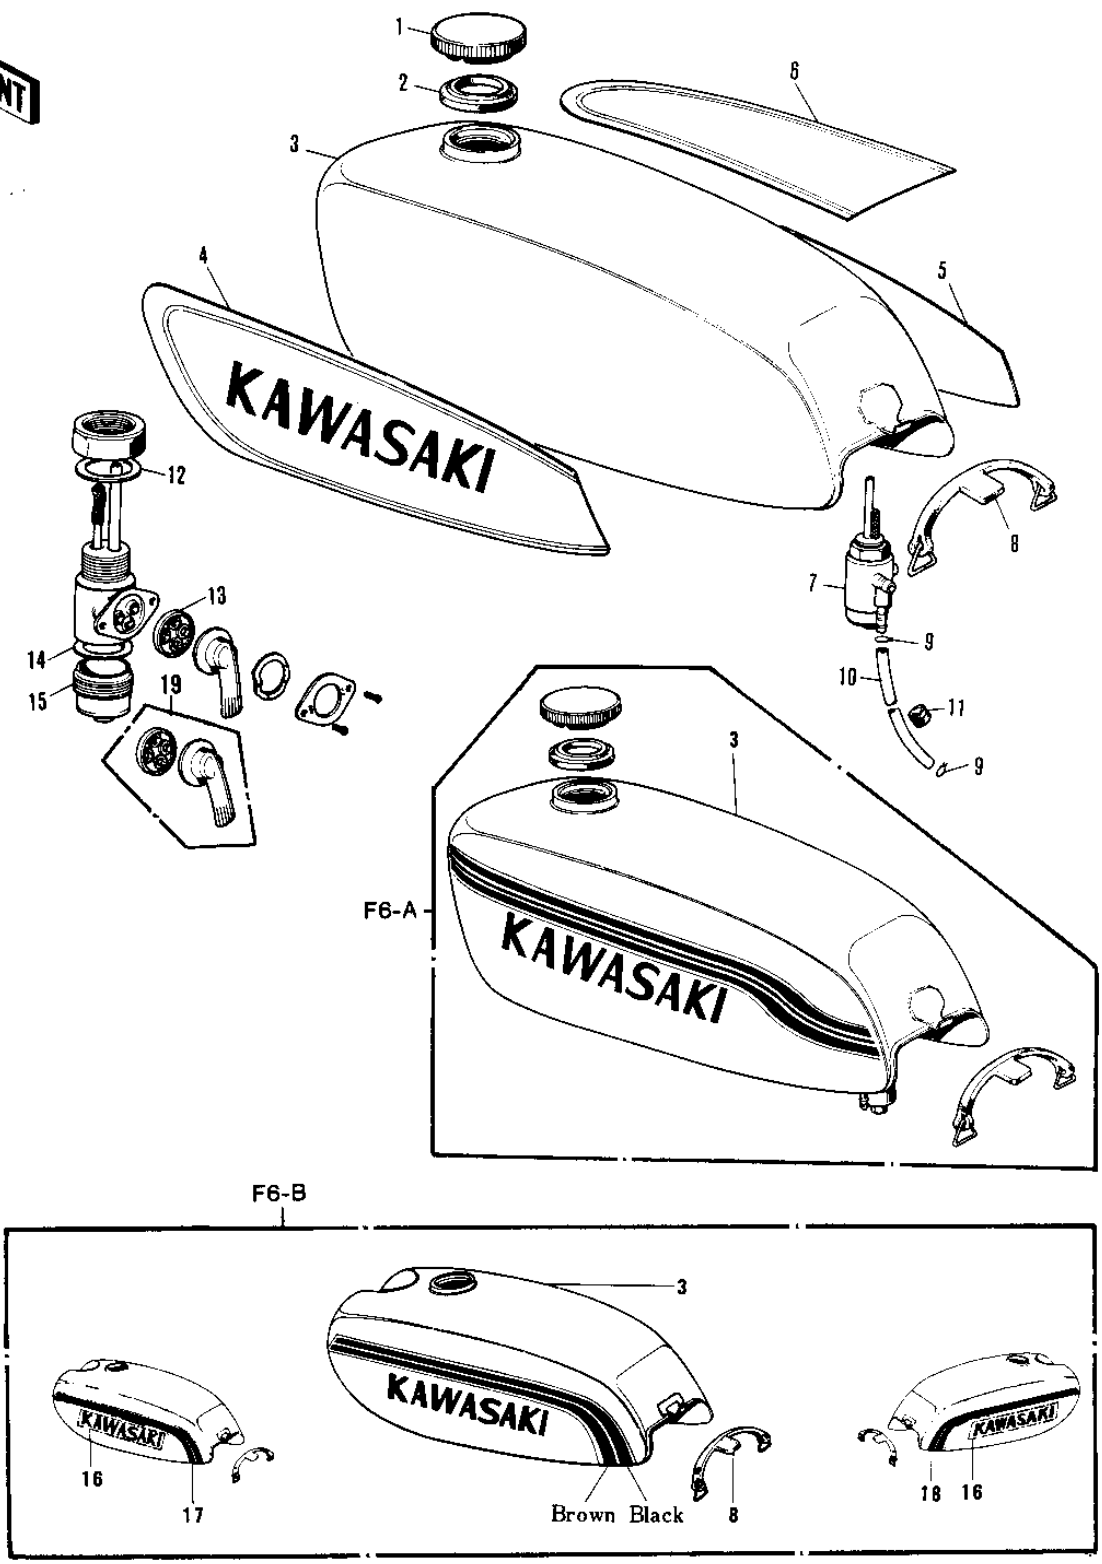

1972 F6-A PARTS DIAGRAM

FUEL TANK

1972 F6-A PARTS LIST

FUEL TANK

ITEM NAME	PART NUMBER	QUANTITY
CAP,FUEL TANK LOCKING (Ref # 1)	51048-006	
GASKET FUEL TANK CAP (Ref # 2)	51059-003	
TANK-FUEL,D.YELLOW (Ref # 3)	51001-063-83	
TANK-FUEL,ORANGE (Ref # 3)	51001-063-71	
TANK-FUEL,RED (Ref # 3)	51001-079-87	
UNAVAILABLE IN PRICE BOOK (Ref # 4)	56013-024	
UNAVAILABLE IN PRICE BOOK (Ref # 5)	56014-018	
UNAVAILABLE IN PRICE BOOK (Ref # 6)	56027-024	
COCK ASSY,FUEL (Ref # 7)	51023-044	
BAND,FUEL TANK (Ref # 8)	92072-064	
CLAMP FUEL PIPE (Ref # 9)	92037-010	
PIPE-FUEL (Ref # 10)	51044-030	
GROMMET PIPE (Ref # 11)	92071-038	
GASKET FUEL COCK JONT (Ref # 12)	51032-001	
GASKET FUEL COCK LEV (Ref # 13)	92065-019	
GASKET FUEL COCK CUP (Ref # 14)	51037-007	
CUP FUEL COCK (Ref # 15)	51036-003	
DECAL-FUEL TANK (Ref # 16)	56013-051	
DECAL-FL TK STRPE,L.H (Ref # 17)	56027-111	
DECAL-FL TK STRPE,R.H (Ref # 18)	56027-112	
FUEL COCK LEVER SET (Ref # 19)	51030-001	