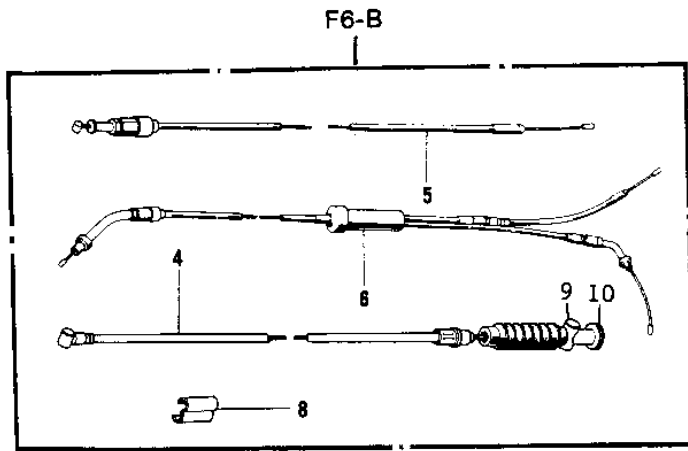

1971 F6 PARTS DIAGRAM

CABLES

1971 F6 PARTS LIST

CABLES

ITEM NAME	PART NUMBER	QUANTITY
CABLE,SPEEDOMETER (Ref # 1)	54001-032	1
CABLE-TACHOMETER (Ref # 2)	54018-009	1
CABLE-CLUTCH (Ref # 3)	54011-038	1
CABLE-FRONT BRAKE (Ref # 4)	54005-056	1
CABLE-FRONT BRAKE (Ref # 4)	54005-057	1
CABLE-STARTER (Ref # 5)	54017-039	1
CABLE,STARTER (Ref # 5)	54017-060	1
CABLE-CONTROL (Ref # 6)	54012-067	1
CABLE-CONTROL (Ref # 6)	54012-082	1
DUST SHIELD-CABLE (Ref # 7)	54009-004	2
CLAMP-CABLE (Ref # 8)	92037-069	2
JOINT-BRAKE ROD (Ref # 9)	92043-082	1
NUT-BRAKE ROD ADJUST (Ref # 10)	92015-052	1