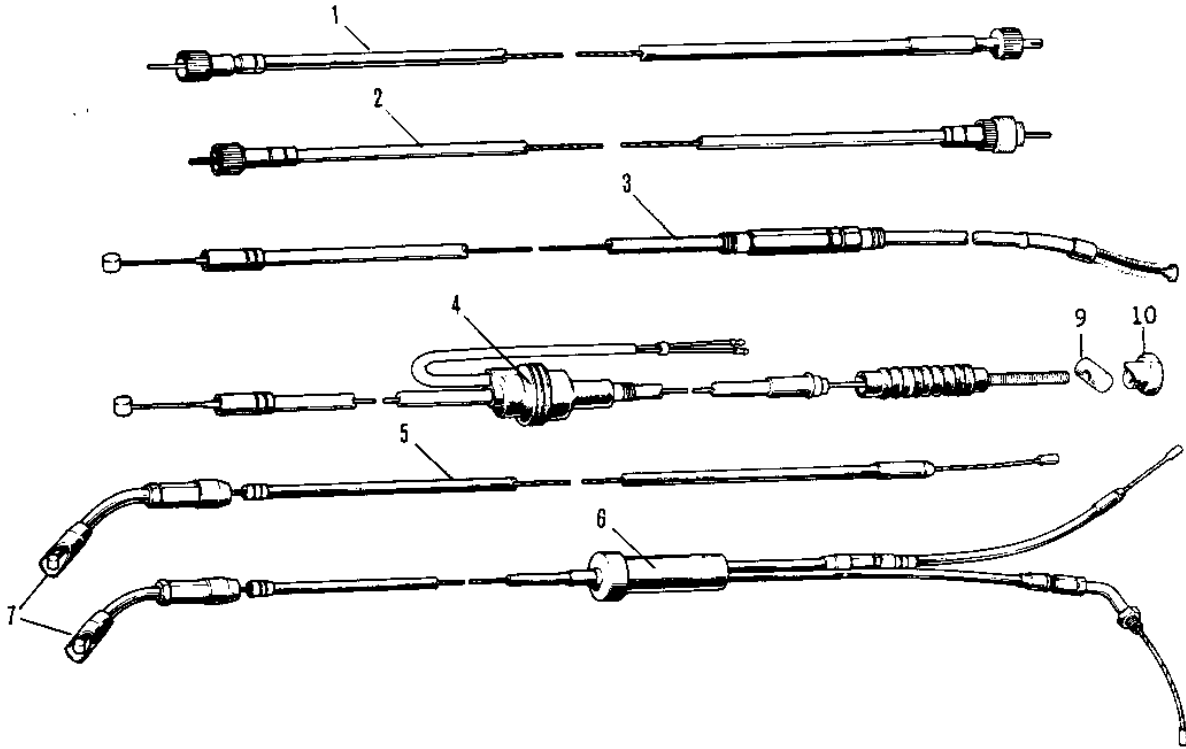

## CABLES

## CABLES

ITEM NAME	PART NUMBER	QUANTITY
CABLE,SPEEDOMETER (Ref # 1)	54001-032	
CABLE-TACHOMETER (Ref # 2)	54018-009	
CABLE-CLUTCH (Ref # 3)	54011-038	
CABLE-FRONT BRAKE (Ref # 4)	54005-056	
CABLE-FRONT BRAKE (Ref # 4)	54005-057	
CABLE-STARTER (Ref # 5)	54017-039	
CABLE,STARTER (Ref # 5)	54017-060	
CABLE-CONTROL (Ref # 6)	54012-067	
CABLE-CONTROL (Ref # 6)	54012-082	
DUST SHIELD-CABLE (Ref # 7)	54009-004	
CLAMP-CABLE (Ref # 8)	92037-069	
JOINT-BRAKE ROD (Ref # 9)	92043-082	
NUT-BRAKE ROD ADJUST (Ref # 10)	92015-052	