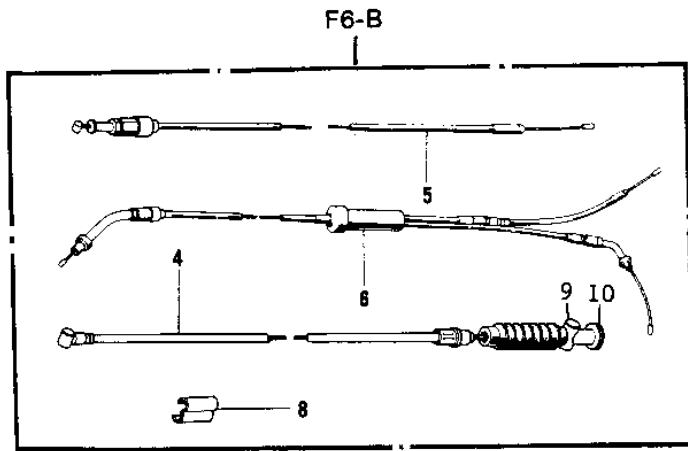

1972 F6-A PARTS DIAGRAM

CABLES