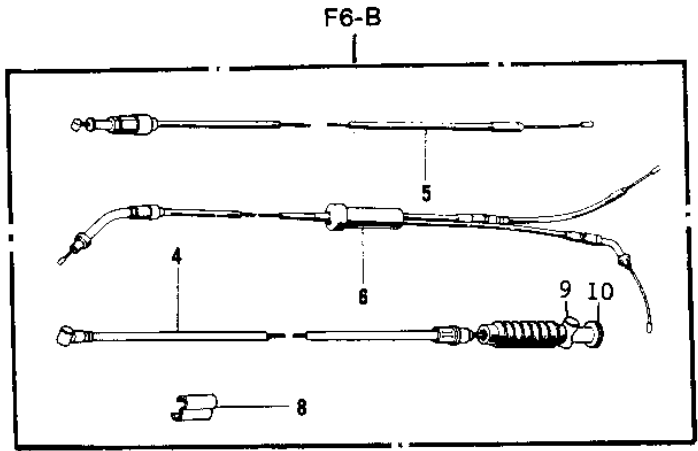

1973 F6-B PARTS DIAGRAM

CABLES

1973 F6-B PARTS LIST

CABLES

ITEM NAME	PART NUMBER	QUANTITY
CABLE,SPEEDOMETER (Ref # 1)	54001-032	
CABLE-TACHOMETER (Ref # 2)	54018-009	
CABLE-CLUTCH (Ref # 3)	54011-038	
CABLE-FRONT BRAKE (Ref # 4)	54005-056	
CABLE-FRONT BRAKE (Ref # 4)	54005-057	
CABLE-STARTER (Ref # 5)	54017-039	
CABLE,STARTER (Ref # 5)	54017-060	
CABLE-CONTROL (Ref # 6)	54012-067	
CABLE-CONTROL (Ref # 6)	54012-082	
DUST SHIELD-CABLE (Ref # 7)	54009-004	
CLAMP-CABLE (Ref # 8)	92037-069	
JOINT-BRAKE ROD (Ref # 9)	92043-082	
NUT-BRAKE ROD ADJUST (Ref # 10)	92015-052	