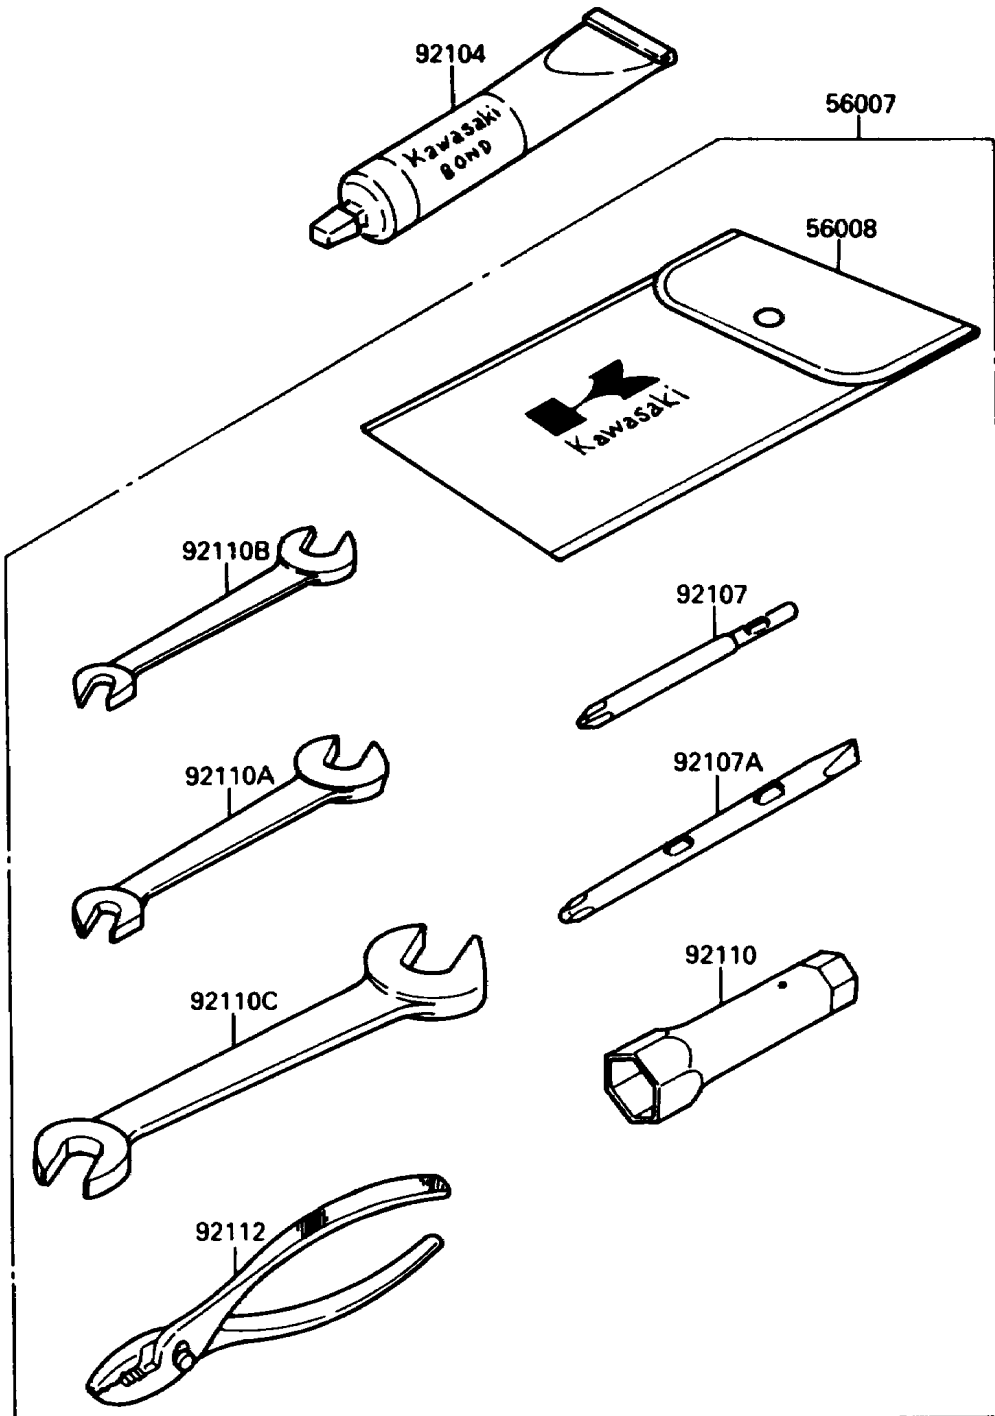

1988 650 SX PARTS DIAGRAM

Owner's Tools

F3182-0001

1988 650 SX PARTS LIST

Owner's Tools

ITEM NAME	PART NUMBER	QUANTITY
TOOLKIT (Ref # 56007)	56007-3704	1
BAG,TOOL (Ref # 56008)	56008-1007	1
GASKET-LIQUID,TUBE,100G,SILVER (Ref # 92104)	92104-002	AR
TOOL-DRIVER,#3PHILLIPS (Ref # 92107)	92107-005	1
TOOL-DRIVER,#2PHILLIPS&SLOT (Ref # 92107A)	92107-1051	1
TOOL-WRENCH,BOX,21MM (Ref # 92110)	92110-1113	1
TOOL-WRENCH,OPEN END,10X12 (Ref # 92110A)	92110-1117	1
TOOL-WRENCH,OPEN END,8X10 (Ref # 92110B)	92126-001	1
TOOL-WRENCH,OPEN END,14X17 (Ref # 92110C)	92126-003	1
TOOL-PLIERS (Ref # 92112)	92112-003	1