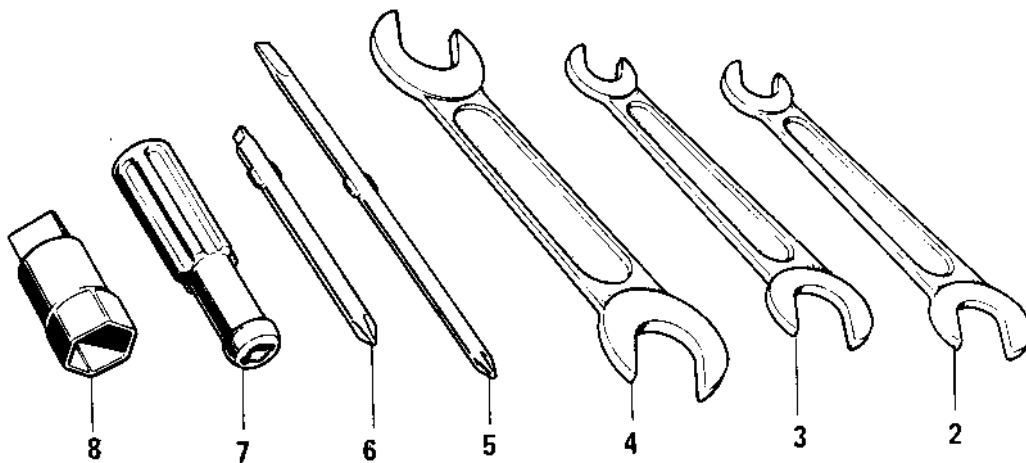

1973 F6-B PARTS DIAGRAM

OWNER TOOLS

1973 F6-B PARTS LIST

OWNER TOOLS

ITEM NAME	PART NUMBER	QUANTITY
*** N.L.A.*** (Canada) (Ref # 1 ~ 8)	56007-019	
BAG,TOOL (Ref # 1)	56008-008	
UNAVAILABLE IN PRICE BOOK (Ref # 2)	960B1013	
*** N.L.A.*** (Canada) (Ref # 3)	960B1014	
*** N.L.A.*** (Canada) (Ref # 4)	960B1719	
TOOL-DRIVER (Ref # 5)	92107-1052	
SCREW DRIVER #3 PHLIP (Ref # 6)	92107-005	
UNAVAILABLE IN PRICE BOOK (Ref # 7)	92106-003	
92110-012 (Canada) (Ref # 8)	92110-003	