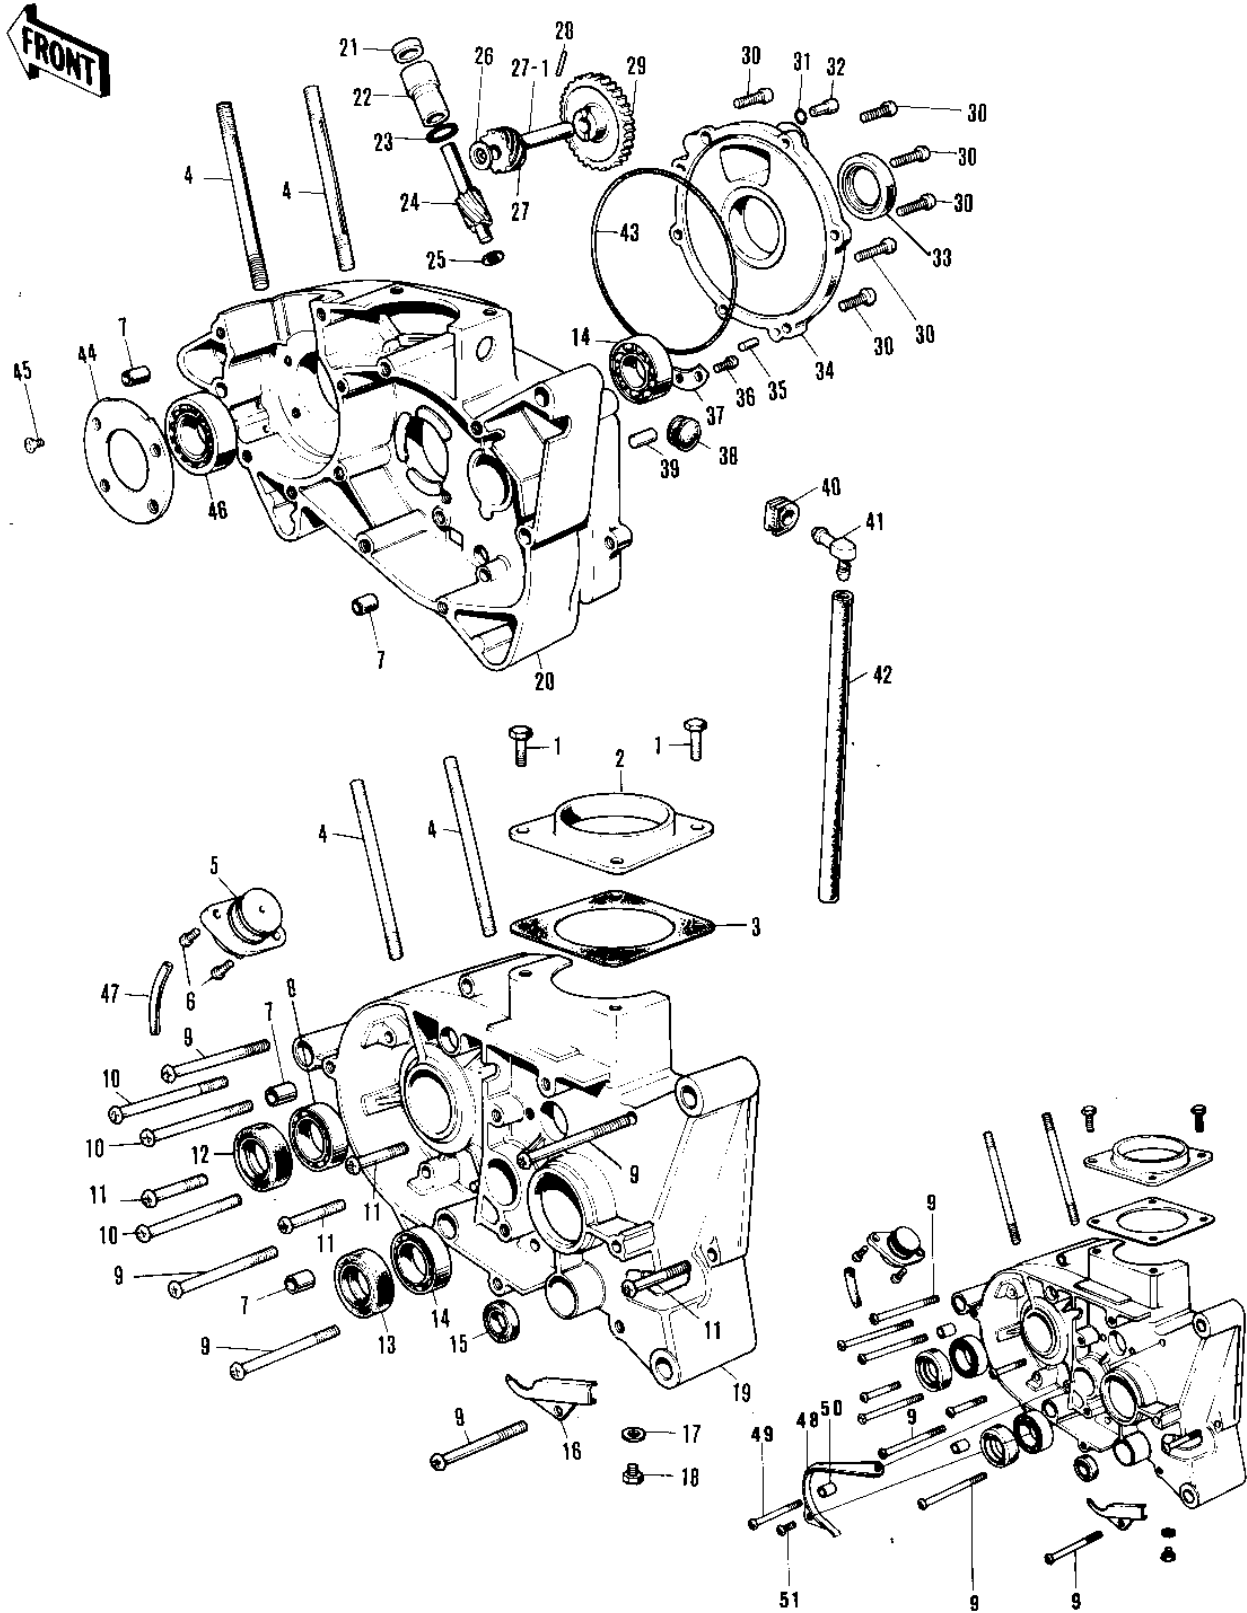

1971 F7 PARTS DIAGRAM

CRANKCASE ('71-'73 F7/F7-A/F7-B)

1971 F7 PARTS LIST

CRANKCASE ('71-'73 F7/F7-A/F7-B)

ITEM NAME	PART NUMBER	QUANTITY
BOLT-UPSET,6X20 (Ref # 1)	112G0620	4
INLET PIPE (Ref # 2)	11015-022	1
GASKET-INLET PIPE (Ref # 3)	11017-006	1
STUD,8X70 (Ref # 4)	172G0870	4
PUMP-FUEL DRAIN (Ref # 5)	16137-002	1
PUMP-FUEL DRAIN (Ref # 5)	16137-002	1
SCREW PAN HEAD 6X16 (Ref # 6)	220B0616	2
PIN,DOWEL,10X8.2X14 (Ref # 7)	92043-1037	4
BEARING BALL #6205 (Ref # 8)	601B6205	1
SCREW PAN HEAD 6X65 (Ref # 9)	220B0665	5
SCREW PAN HEAD 6X65 (Ref # 9)	220B0665	4
SCREW PAN HEAD 6X55 (Ref # 10)	220B0655	3
SCREW PAN HEAD 6X40 (Ref # 11)	220B0640	4
SEAL-OIL (Ref # 12)	92049-1250	1
OIL SEAL SC30426 (Ref # 13)	92050-039	1
BEARING-BALL,6204C3 (Ref # 14)	92045-1046	2
OIL SEAL SB12205 (Ref # 15)	92049-004	1
COVER-WIRING HARNESS (Ref # 16)	14076-002	1
GASKET CHECK VALVE (Ref # 17)	92065-058	1
PLUG OIL DRAIN (Ref # 18)	92067-001	1
CRANKCASE,L.H (Ref # 19)	14002-078	1
CRANKCASE,R.H (Ref # 20)	14003-046	1
OIL SEAL (Ref # 21)	92054-004	1
BUSH-TACHOMETER GEAR (Ref # 22)	92028-095	1
"O" RING (Ref # 23)	92055-025	1
GEAR TACHOMETER (Ref # 24)	13223-003	1
WASHER THRUST (Ref # 25)	92026-026	1
WASHER THRUST (Ref # 26)	92026-025	1
GEAR-TACHOMETER (Ref # 27)	13224-007	1