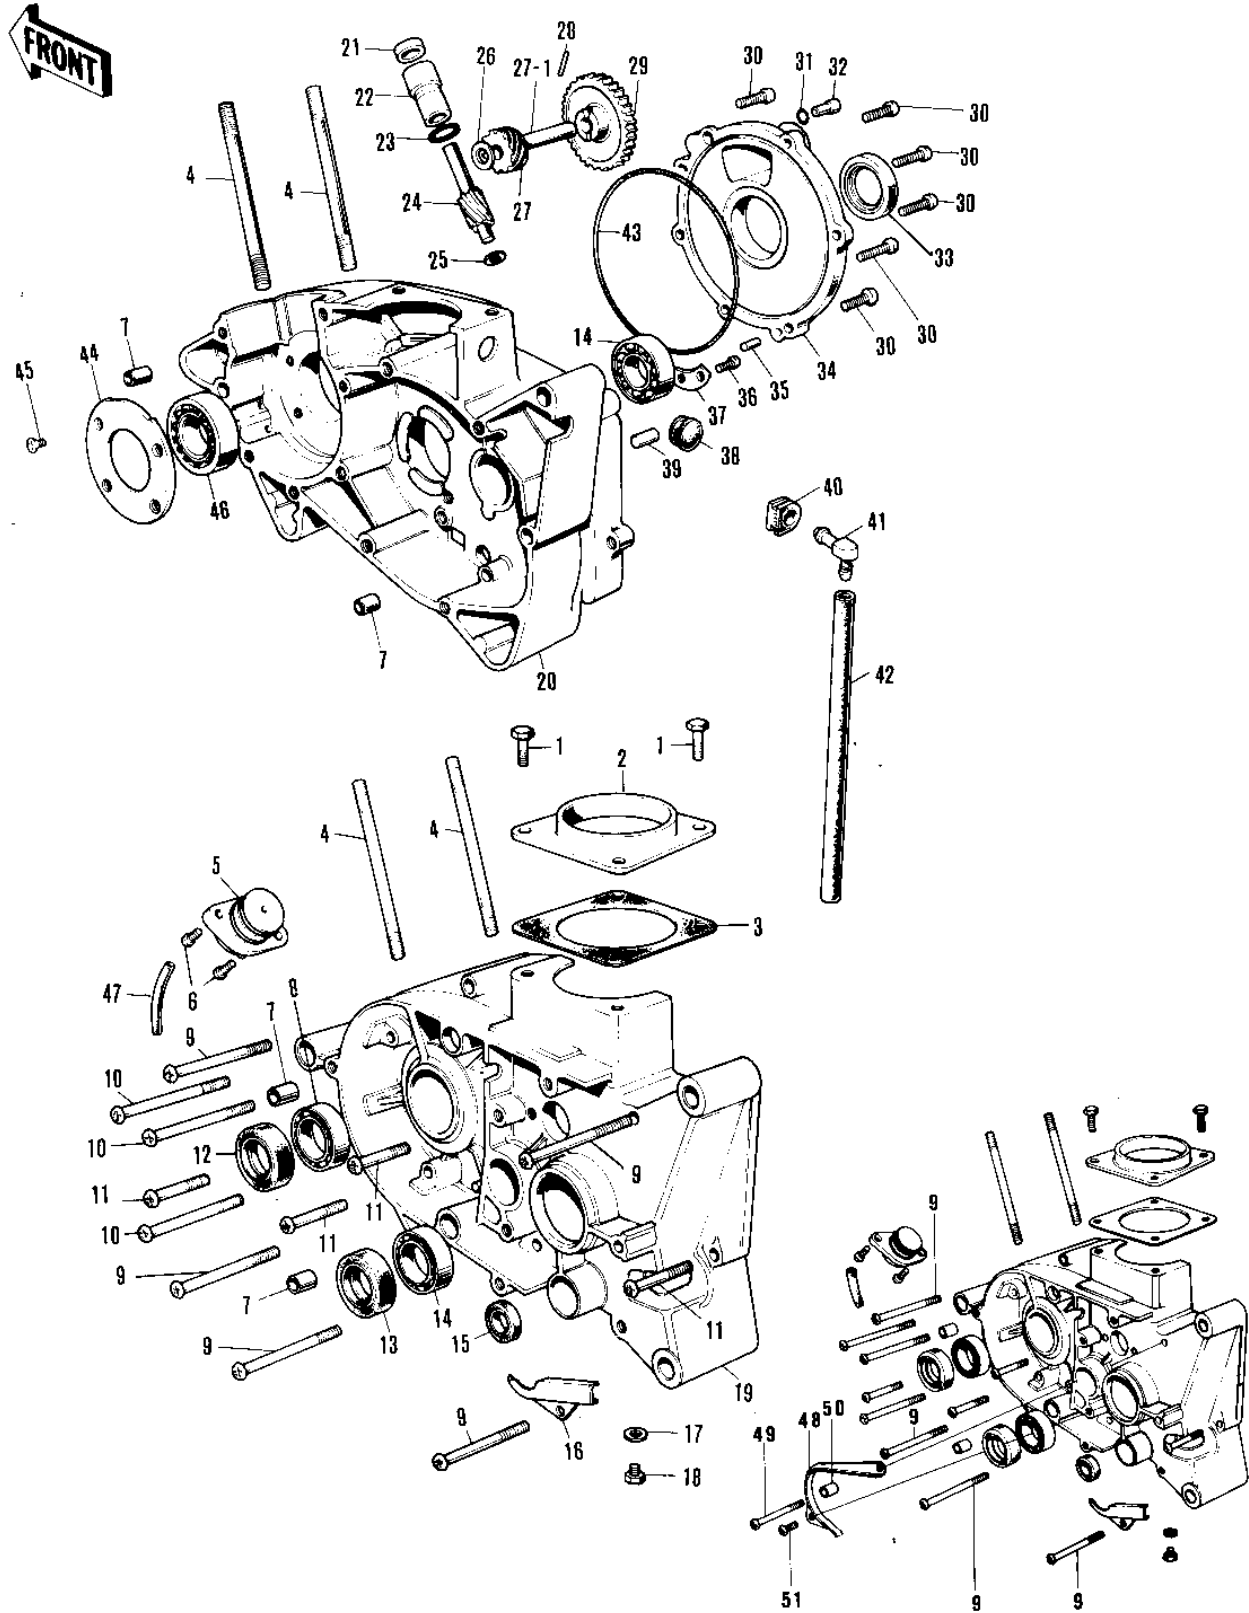

# 1971 F7 PARTS LIST

CRANKCASE ('71-'73 F7/F7-A/F7-B)

ITEM NAME	PART NUMBER	QUANTITY
BOLT-UPSET,6X20 (Ref # 1)	112G0620	4
INLET PIPE (Ref # 2)	11015-022	1
GASKET-INLET PIPE (Ref # 3)	11017-006	1
STUD,8X70 (Ref # 4)	172G0870	4
PUMP-FUEL DRAIN (Ref # 5)	16137-002	1
PUMP-FUEL DRAIN (Ref # 5)	16137-002	1
SCREW PAN HEAD 6X16 (Ref # 6)	220B0616	2
PIN,DOWEL,10X8.2X14 (Ref # 7)	92043-1037	4
BEARING BALL #6205 (Ref # 8)	601B6205	1
SCREW PAN HEAD 6X65 (Ref # 9)	220B0665	5
SCREW PAN HEAD 6X65 (Ref # 9)	220B0665	4
SCREW PAN HEAD 6X55 (Ref # 10)	220B0655	3
SCREW PAN HEAD 6X40 (Ref # 11)	220B0640	4
SEAL-OIL (Ref # 12)	92049-1250	1
OIL SEAL SC30426 (Ref # 13)	92050-039	1
BEARING-BALL,6204C3 (Ref # 14)	92045-1046	2
OIL SEAL SB12205 (Ref # 15)	92049-004	1
COVER-WIRING HARNESS (Ref # 16)	14076-002	1
GASKET CHECK VALVE (Ref # 17)	92065-058	1
PLUG OIL DRAIN (Ref # 18)	92067-001	1
CRANKCASE,L.H (Ref # 19)	14002-078	1
CRANKCASE,R.H (Ref # 20)	14003-046	1
OIL SEAL (Ref # 21)	92054-004	1
BUSH-TACHOMETER GEAR (Ref # 22)	92028-095	1
"O" RING (Ref # 23)	92055-025	1
GEAR TACHOMETER (Ref # 24)	13223-003	1
WASHER THRUST (Ref # 25)	92026-026	1
WASHER THRUST (Ref # 26)	92026-025	1
GEAR-TACHOMETER (Ref # 27)	13224-007	1