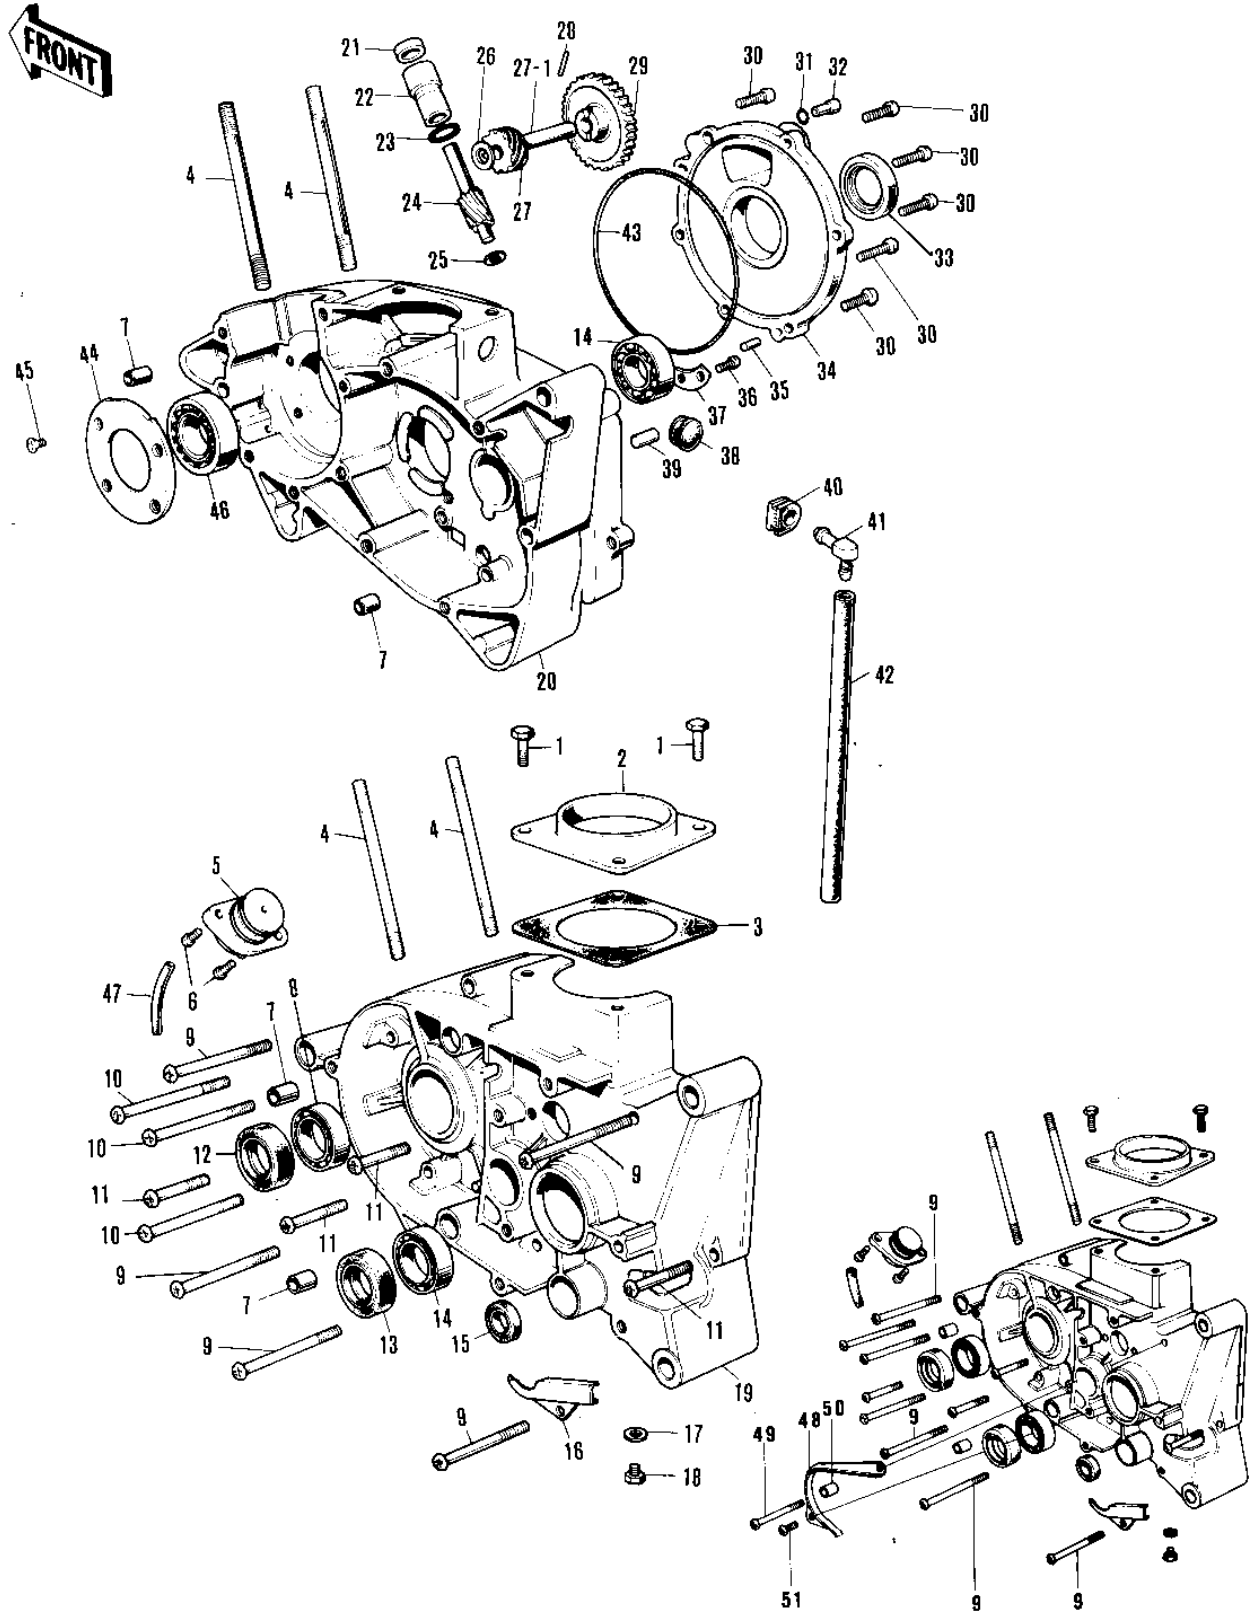

1972 F7-A PARTS DIAGRAM

CRANKCASE ('71-'73 F7/F7-A/F7-B)

1972 F7-A PARTS LIST

CRANKCASE ('71-'73 F7/F7-A/F7-B)

ITEM NAME	PART NUMBER	QUANTITY
BOLT-UPSET,6X20 (Ref # 1)	112G0620	
INLET PIPE (Ref # 2)	11015-022	
GASKET-INLET PIPE (Ref # 3)	11017-006	
STUD,8X70 (Ref # 4)	172G0870	
PUMP-FUEL DRAIN (Ref # 5)	16137-002	
PUMP-FUEL DRAIN (Ref # 5)	16137-002	
SCREW PAN HEAD 6X16 (Ref # 6)	220B0616	
PIN,DOWEL,10X8.2X14 (Ref # 7)	92043-1037	
BEARING BALL #6205 (Ref # 8)	601B6205	
SCREW PAN HEAD 6X65 (Ref # 9)	220B0665	
SCREW PAN HEAD 6X65 (Ref # 9)	220B0665	
SCREW PAN HEAD 6X55 (Ref # 10)	220B0655	
SCREW PAN HEAD 6X40 (Ref # 11)	220B0640	
SEAL-OIL (Ref # 12)	92049-1250	
OIL SEAL SC30426 (Ref # 13)	92050-039	
BEARING-BALL,6204C3 (Ref # 14)	92045-1046	
OIL SEAL SB12205 (Ref # 15)	92049-004	
COVER-WIRING HARNESS (Ref # 16)	14076-002	
GASKET CHECK VALVE (Ref # 17)	92065-058	
PLUG OIL DRAIN (Ref # 18)	92067-001	
CRANKCASE,L.H (Ref # 19)	14002-078	
CRANKCASE,R.H (Ref # 20)	14003-046	
OIL SEAL (Ref # 21)	92054-004	
BUSH-TACHOMETER GEAR (Ref # 22)	92028-095	
"O" RING (Ref # 23)	92055-025	
GEAR TACHOMETER (Ref # 24)	13223-003	
WASHER THRUST (Ref # 25)	92026-026	
WASHER THRUST (Ref # 26)	92026-025	
GEAR-TACHOMETER (Ref # 27)	13224-007	