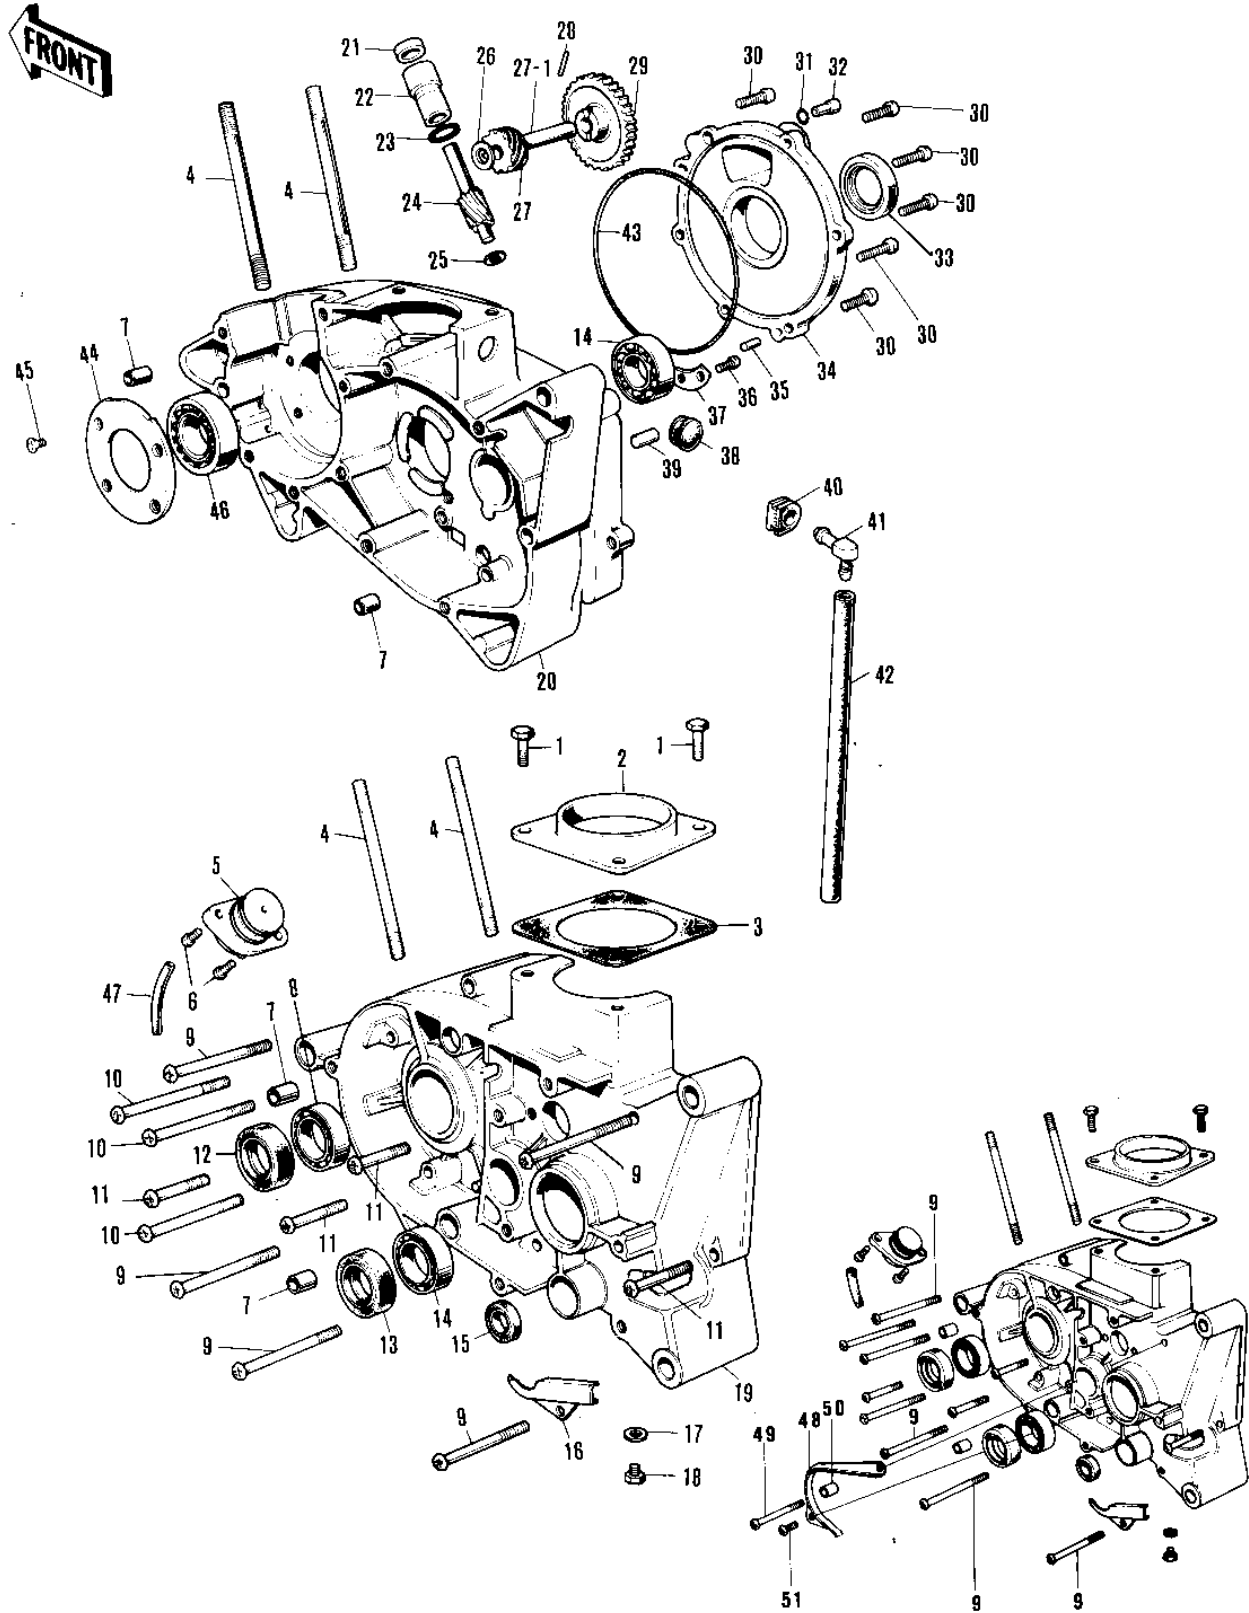

1973 F7-B PARTS DIAGRAM

CRANKCASE ('71-'73 F7/F7-A/F7-B)

1973 F7-B PARTS LIST

CRANKCASE ('71-'73 F7/F7-A/F7-B)

ITEM NAME	PART NUMBER	QUANTITY
BOLT-UPSET,6X20 (Ref # 1)	112G0620	
INLET PIPE (Ref # 2)	11015-022	
GASKET-INLET PIPE (Ref # 3)	11017-006	
STUD,8X70 (Ref # 4)	172G0870	
PUMP-FUEL DRAIN (Ref # 5)	16137-002	
PUMP-FUEL DRAIN (Ref # 5)	16137-002	
SCREW PAN HEAD 6X16 (Ref # 6)	220B0616	
PIN,DOWEL,10X8.2X14 (Ref # 7)	92043-1037	
BEARING BALL #6205 (Ref # 8)	601B6205	
SCREW PAN HEAD 6X65 (Ref # 9)	220B0665	
SCREW PAN HEAD 6X65 (Ref # 9)	220B0665	
SCREW PAN HEAD 6X55 (Ref # 10)	220B0655	
SCREW PAN HEAD 6X40 (Ref # 11)	220B0640	
SEAL-OIL (Ref # 12)	92049-1250	
OIL SEAL SC30426 (Ref # 13)	92050-039	
BEARING-BALL,6204C3 (Ref # 14)	92045-1046	
OIL SEAL SB12205 (Ref # 15)	92049-004	
COVER-WIRING HARNESS (Ref # 16)	14076-002	
GASKET CHECK VALVE (Ref # 17)	92065-058	
PLUG OIL DRAIN (Ref # 18)	92067-001	
CRANKCASE,L.H (Ref # 19)	14002-078	
CRANKCASE,R.H (Ref # 20)	14003-046	
OIL SEAL (Ref # 21)	92054-004	
BUSH-TACHOMETER GEAR (Ref # 22)	92028-095	
"O" RING (Ref # 23)	92055-025	
GEAR TACHOMETER (Ref # 24)	13223-003	
WASHER THRUST (Ref # 25)	92026-026	
WASHER THRUST (Ref # 26)	92026-025	
GEAR-TACHOMETER (Ref # 27)	13224-007	