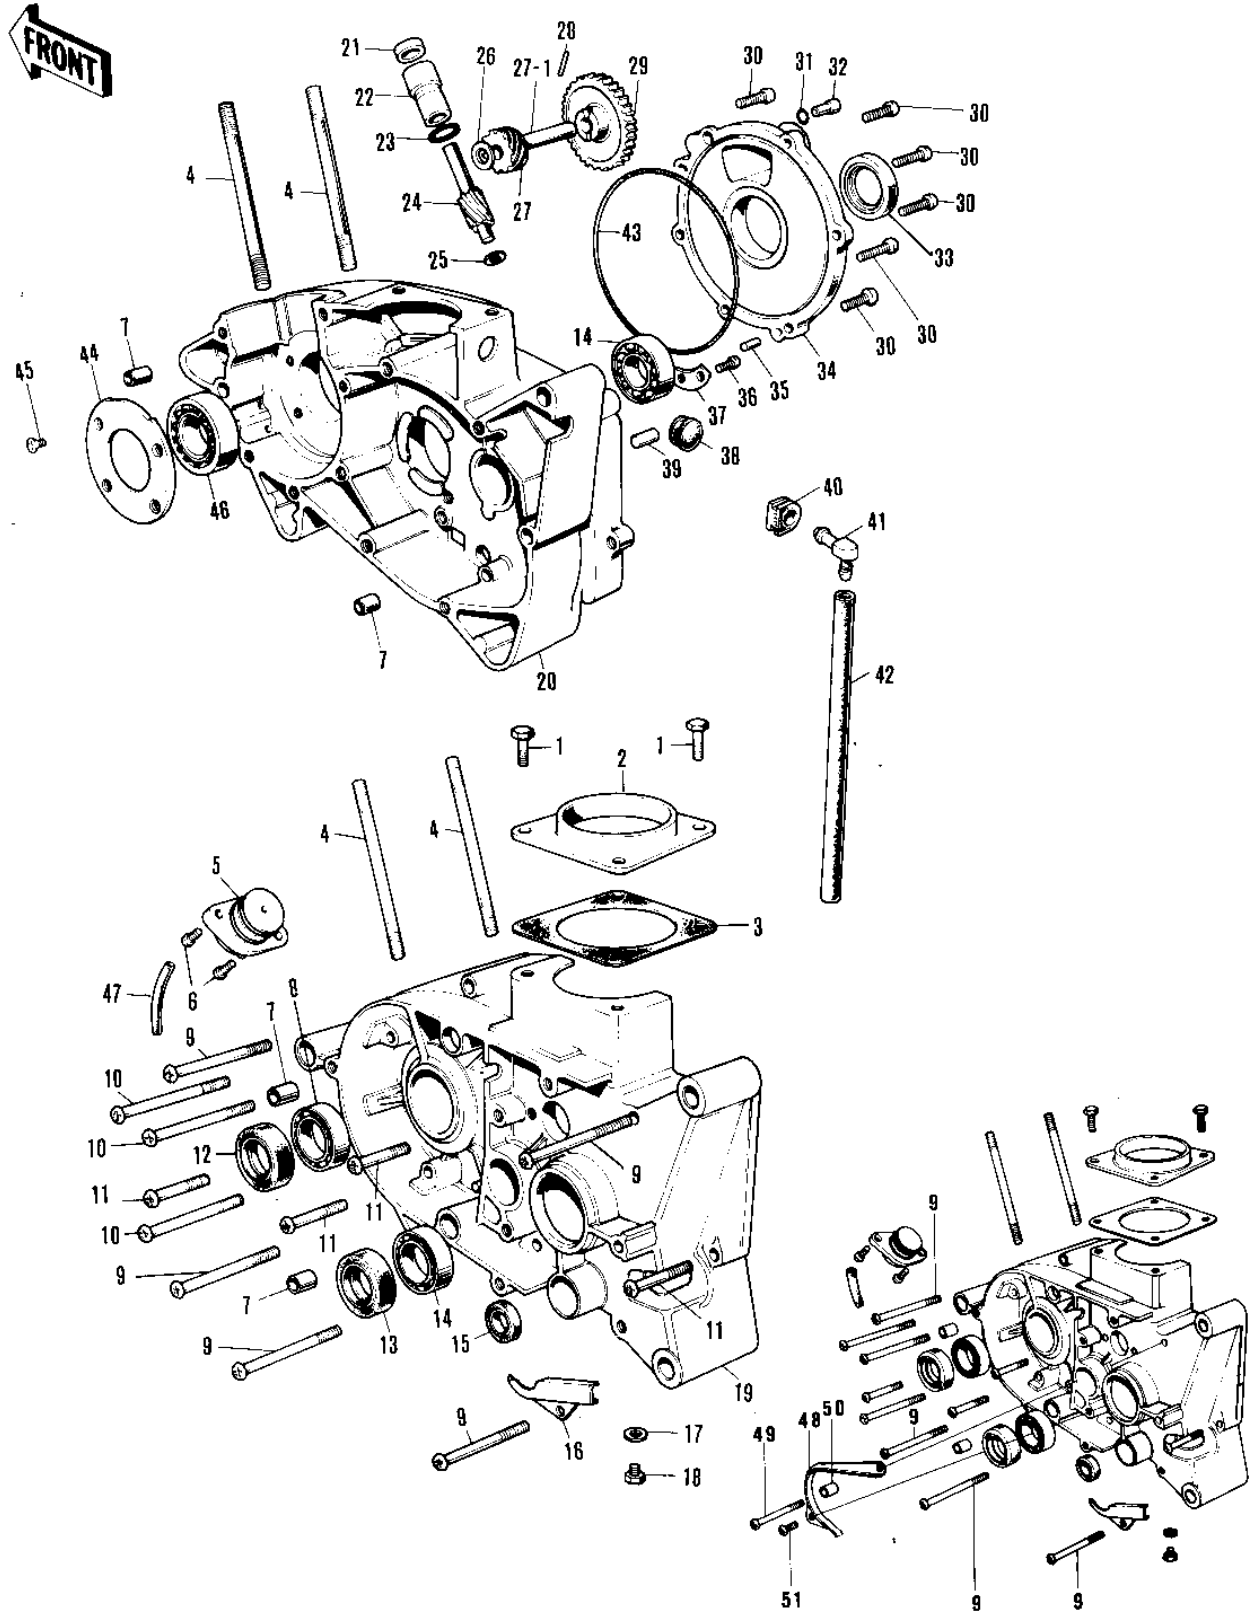

1974 F7-C PARTS DIAGRAM

CRANKCASE ('71-'73 F7/F7-A/F7-B)

1974 F7-C PARTS LIST

CRANKCASE ('71-'73 F7/F7-A/F7-B)

ITEM NAME	PART NUMBER	QUANTITY
BOLT-UPSET,6X20 (Ref # 1)	112G0620	
INLET PIPE (Ref # 2)	11015-022	
GASKET-INLET PIPE (Ref # 3)	11017-006	
STUD,8X70 (Ref # 4)	172G0870	
PUMP-FUEL DRAIN (Ref # 5)	16137-002	
PUMP-FUEL DRAIN (Ref # 5)	16137-002	
SCREW PAN HEAD 6X16 (Ref # 6)	220B0616	
PIN,DOWEL,10X8.2X14 (Ref # 7)	92043-1037	
BEARING BALL #6205 (Ref # 8)	601B6205	
SCREW PAN HEAD 6X65 (Ref # 9)	220B0665	
SCREW PAN HEAD 6X65 (Ref # 9)	220B0665	
SCREW PAN HEAD 6X55 (Ref # 10)	220B0655	
SCREW PAN HEAD 6X40 (Ref # 11)	220B0640	
SEAL-OIL (Ref # 12)	92049-1250	
OIL SEAL SC30426 (Ref # 13)	92050-039	
BEARING-BALL,6204C3 (Ref # 14)	92045-1046	
OIL SEAL SB12205 (Ref # 15)	92049-004	
COVER-WIRING HARNESS (Ref # 16)	14076-002	
GASKET CHECK VALVE (Ref # 17)	92065-058	
PLUG OIL DRAIN (Ref # 18)	92067-001	
CRANKCASE,L.H (Ref # 19)	14002-078	
CRANKCASE,R.H (Ref # 20)	14003-046	
OIL SEAL (Ref # 21)	92054-004	
BUSH-TACHOMETER GEAR (Ref # 22)	92028-095	
"O" RING (Ref # 23)	92055-025	
GEAR TACHOMETER (Ref # 24)	13223-003	
WASHER THRUST (Ref # 25)	92026-026	
WASHER THRUST (Ref # 26)	92026-025	
GEAR-TACHOMETER (Ref # 27)	13224-007	