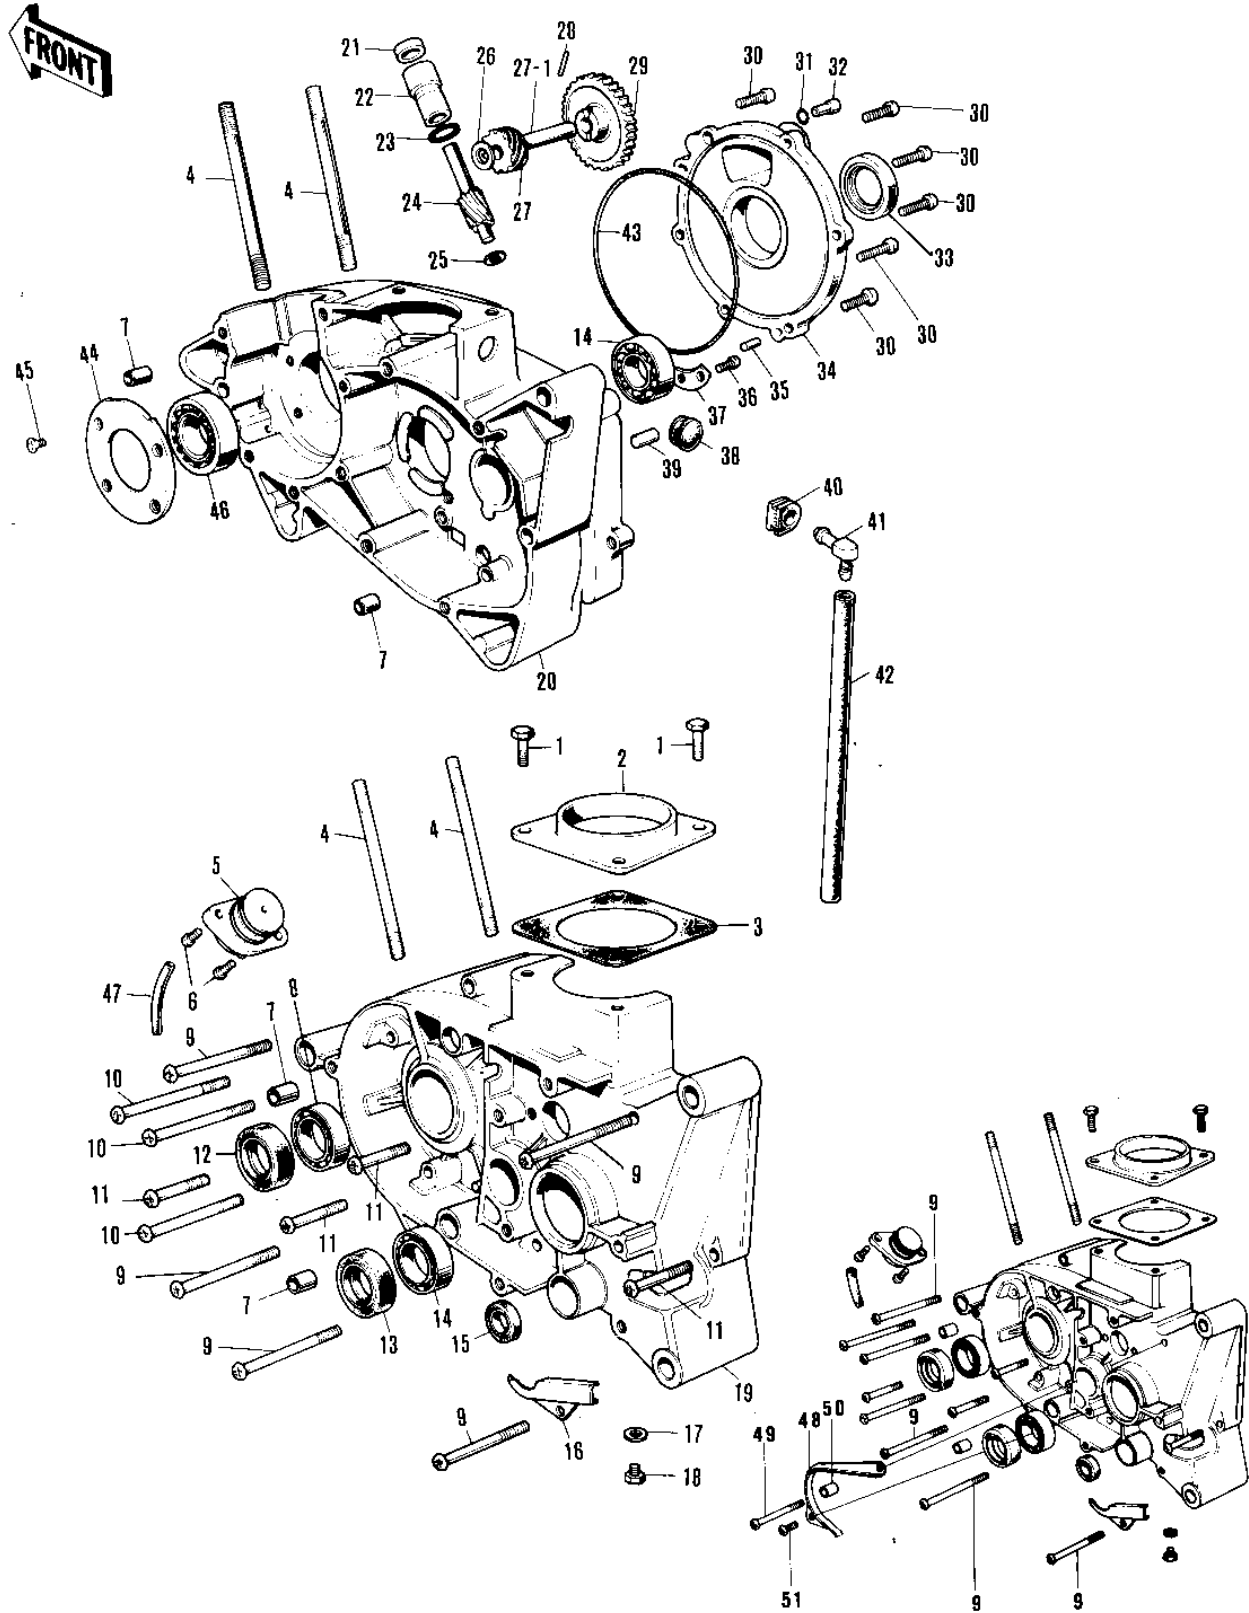

1975 F7-D PARTS DIAGRAM

CRANKCASE ('71-'73 F7/F7-A/F7-B)

1975 F7-D PARTS LIST

CRANKCASE ('71-'73 F7/F7-A/F7-B)

ITEM NAME	PART NUMBER	QUANTITY
BOLT-UPSET,6X20 (Ref # 1)	112G0620	
INLET PIPE (Ref # 2)	11015-022	
GASKET-INLET PIPE (Ref # 3)	11017-006	
STUD,8X70 (Ref # 4)	172G0870	
PUMP-FUEL DRAIN (Ref # 5)	16137-002	
PUMP-FUEL DRAIN (Ref # 5)	16137-002	
SCREW PAN HEAD 6X16 (Ref # 6)	220B0616	
PIN,DOWEL,10X8.2X14 (Ref # 7)	92043-1037	
BEARING BALL #6205 (Ref # 8)	601B6205	
SCREW PAN HEAD 6X65 (Ref # 9)	220B0665	
SCREW PAN HEAD 6X65 (Ref # 9)	220B0665	
SCREW PAN HEAD 6X55 (Ref # 10)	220B0655	
SCREW PAN HEAD 6X40 (Ref # 11)	220B0640	
SEAL-OIL (Ref # 12)	92049-1250	
OIL SEAL SC30426 (Ref # 13)	92050-039	
BEARING-BALL,6204C3 (Ref # 14)	92045-1046	
OIL SEAL SB12205 (Ref # 15)	92049-004	
COVER-WIRING HARNESS (Ref # 16)	14076-002	
GASKET CHECK VALVE (Ref # 17)	92065-058	
PLUG OIL DRAIN (Ref # 18)	92067-001	
CRANKCASE,L.H (Ref # 19)	14002-078	
CRANKCASE,R.H (Ref # 20)	14003-046	
OIL SEAL (Ref # 21)	92054-004	
BUSH-TACHOMETER GEAR (Ref # 22)	92028-095	
"O" RING (Ref # 23)	92055-025	
GEAR TACHOMETER (Ref # 24)	13223-003	
WASHER THRUST (Ref # 25)	92026-026	
WASHER THRUST (Ref # 26)	92026-025	
GEAR-TACHOMETER (Ref # 27)	13224-007	