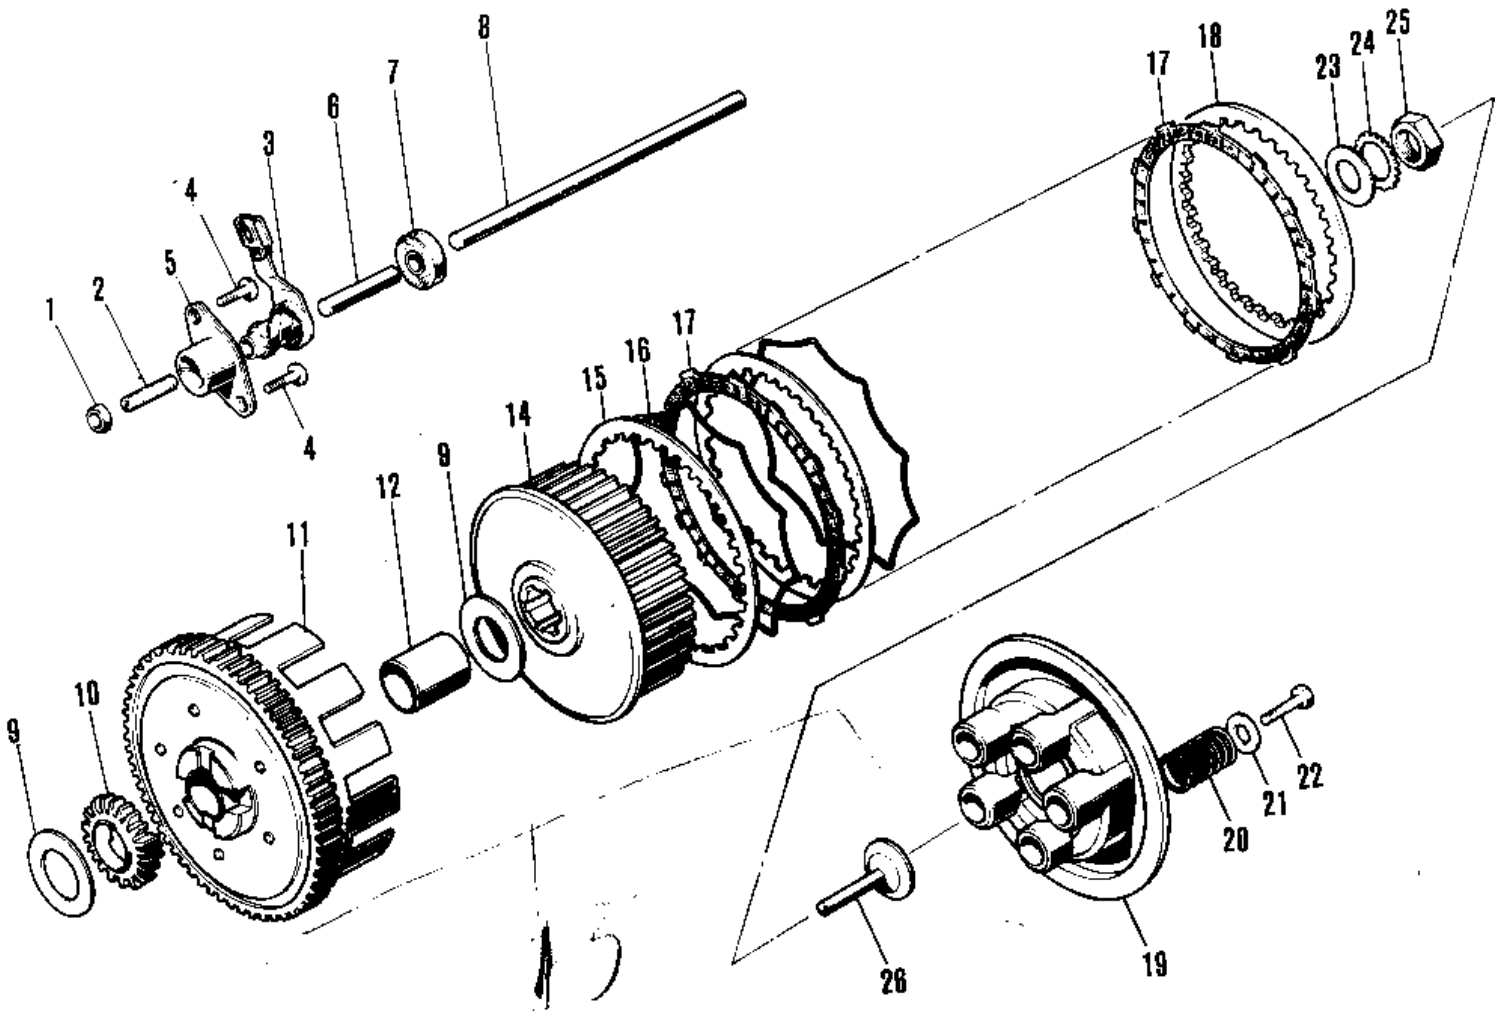

# 1972 F7-A PARTS DIAGRAM

CLUTCH (71-73 F7/F7-A/F7-B)

# 1972 F7-A PARTS LIST

CLUTCH ('71-'73 F7/F7-A/F7-B)

ITEM NAME	PART NUMBER	QUANTITY
NUT 6MM (Ref # 1)	311B0600	
NUT 6MM (Ref # 1)	311B0600	
SCREW SLOTTED (Ref # 2)	291Z0625	
RELEASE INNER-CLUTCH (Ref # 3)	13102-011	
SCREW PAN HEAD 6X14 (Ref # 4)	220B0614	
RELEASE OUTER-CLUTCH (Ref # 5)	13118-006	
ROD-CLUTCH PUSH,SHORT (Ref # 6)	13116-018	
OIL SEAL TB7246 (Ref # 7)	92052-010	
ROD-CLUTCH PUSH,LONG (Ref # 8)	13116-017	
WASHER-CLUTCH THRUST (Ref # 9)	92022-168	
PINION-KICKSTARTER (Ref # 10)	13075-006	
CLUTCH-ASSY (Ref # 11~22)	13081-084	
HOUSING-COMP-CLUTCH (Ref # 11)	13095-1024	
BUSH-CLUTCH (Ref # 12)	92028-014	
HUB,CLUTCH (Ref # 14)	13087-032	
PLATE CLUTCH STEEL (Ref # 15)	13089-003	
RING-CLUTCH STEEL (Ref # 16)	13229-002	
PLATE-FRICTION (Ref # 17)	13088-1015	
PLATE-FRICTION (Ref # 17)	13088-1015	
PLATE CLUTCH OUTER (Ref # 18)	13090-002	
PLATE-CLUTCH SPRING (Ref # 19)	13187-004	
SPRING-CLUTCH (Ref # 20)	92081-080	
WASHER-PLAIN,5MM (Ref # 21)	92022-167	
BOLT,5X18 (Ref # 22)	92003-078	
WASHER-LOCK,14MM (Ref # 23)	92024-046	
WASHER-LOCK,14MM (Ref # 24)	463G1400	
NUT, 14MM (Ref # 25)	315B1400	
PUSHER-CLTCH SPRG PLT (Ref # 26)	13116-016	