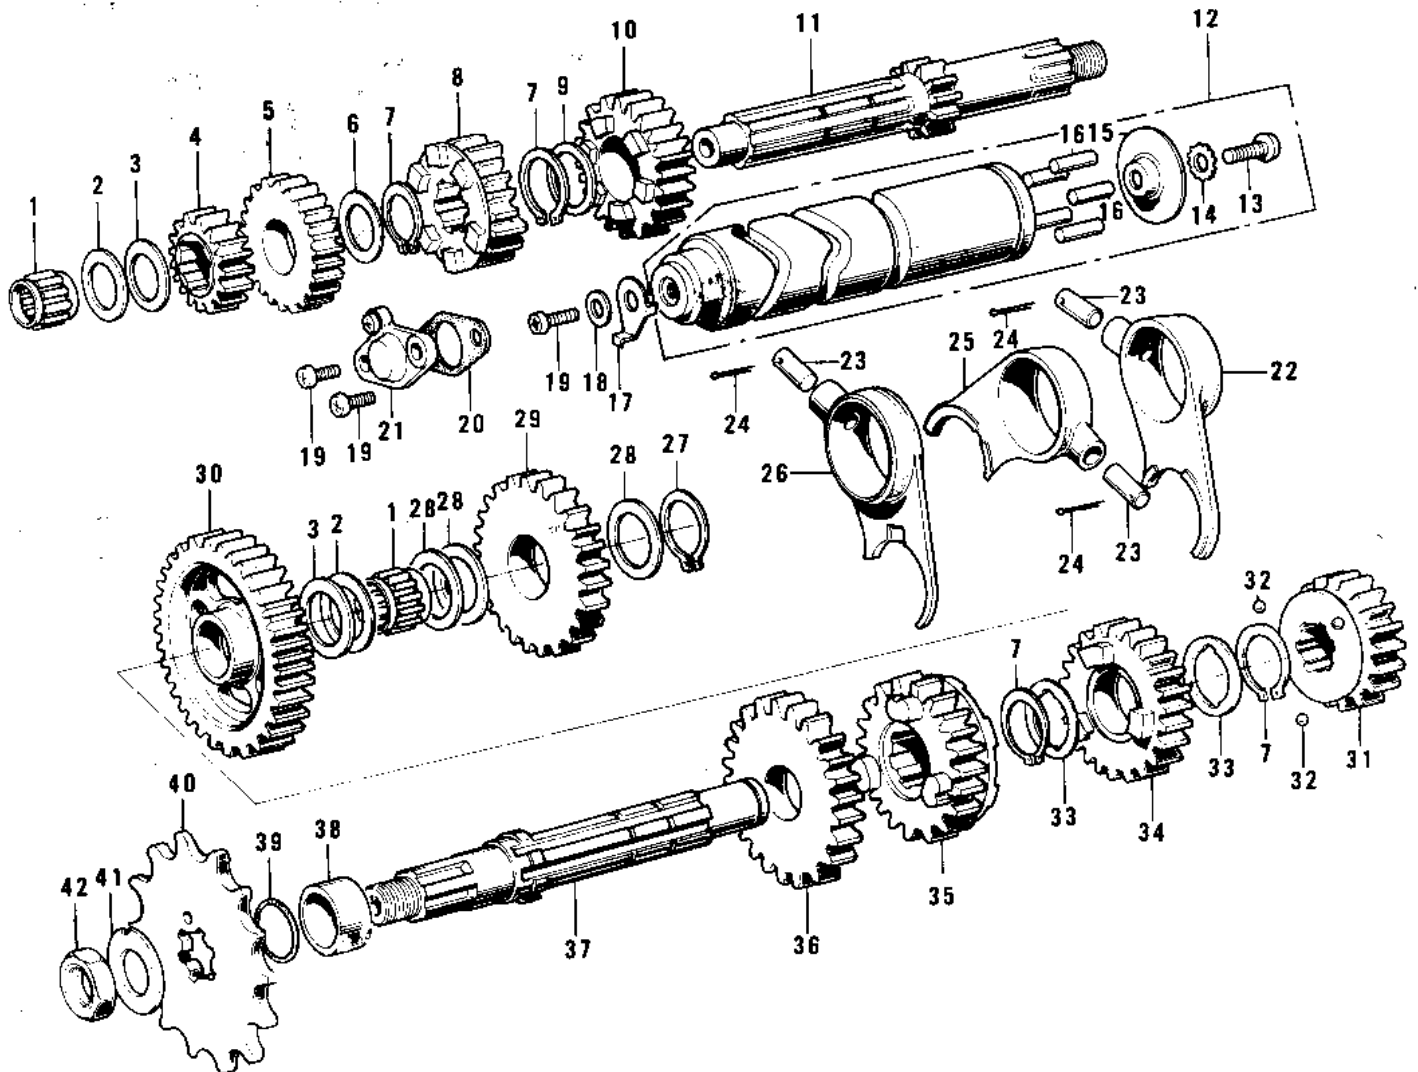

1971 F7 PARTS DIAGRAM

TRANSMISSION/CHANGE DRUM ('71-'73 F7/F7-

1971 F7 PARTS LIST

TRANSMISSION/CHANGE DRUM ('71-'73 F7/F7-

ITEM NAME	PART NUMBER	QUANTITY
BEARING-NEEDLE (Ref # 1)	92046-026	2
WASHER-THRUST (Ref # 2)	92022-170	2
WASHER-THRUST (Ref # 3)	92022-171	2
2ND GEAR-DRIVE (Ref # 4)	13130-024	1
4TH GEAR-DRIVE (Ref # 5)	13134-008	1
WASHER-PLAIN (Ref # 6)	92022-181	1
CIRCLIP,21MM (Ref # 7)	480J2100	4
3RD GEAR-DRIVE (Ref # 8)	13132-022	1
WASHER 22MM (Ref # 9)	92022-106	1
TOP GEAR-DRIVE (Ref # 10)	13136-031	1
SHAFT-DRIVE (Ref # 11)	13127-029	1
DRUM ASSY-GEAR CHANGE (Ref # 12)	13239-002	1
SCREW PAN HEAD 6X14 (Ref # 13)	220B0614	1
WASHER LOCK 6MM (Ref # 14)	464H0600	1
PLATE-CHANGE DRUM PIN (Ref # 15)	13142-009	1
PIN GEAR CHANGE DRUM (Ref # 16)	92042-014	5
ROTOR,NEUTRAL INDICTR (Ref # 17)	21007-1003	1
WASHER PLAIN 6MM (Ref # 18)	410B0600	1
SCREW PAN HEAD 6X16 (Ref # 19)	220B0616	3
GASKET NEUTRAL SWITCH (Ref # 20)	13146-002	1
SWITCH,NEUTRAL (Ref # 21)	13151-1001	1
FORK-SELECTOR,LOW (Ref # 22)	13140-050	1
PIN SELECT FORK GUIDE (Ref # 23)	92043-005	3
PIN COTTER 3.0X20 (Ref # 24)	550D3020	3
FORK-SELECTOR,TOP (Ref # 25)	13140-049	1
FORK-SELECTOR (Ref # 26)	13140-030	1
CIRCLIP 15MM (Ref # 27)	480J1500	1
WASHER-PLAIN (Ref # 28)	92022-169	2
IDLE GEAR-KICKSTARTER (Ref # 29)	13073-009	1

1971 F7 PARTS LIST

TRANSMISSION/CHANGE DRUM ('71-'73 F7/F7-

ITEM NAME	PART NUMBER	QUANTITY
LOW GEAR,OUTPUT SHAFT (Ref # 30)	13129-051	1
TOP GEAR-OUTPUT (Ref # 31)	13137-016	1
BALL STEEL 5/32' (Ref # 32)	600A0500	3
WASHER-LOCK (Ref # 33)	92024-031	2
3RD GEAR-OUTPUT (Ref # 34)	13133-021	1
4TH GEAR-OUTPUT (Ref # 35)	13135-012	1
2ND GEAR-OUTPUT (Ref # 36)	13131-029	1
SHAFT-OUTPUT (Ref # 37)	13128-028	1
COLLAR-ENG SPROCKET (Ref # 38)	92027-180	1
"0" RING (Ref # 39)	92055-022	1
ENGINE SPROCKET SET (Ref # 40)	13249-002	1
ENG SPROCKET ASY,13T (Ref # 40)	13249-001	(1
ENG SPROCKET,ASY,15T (Ref # 40)	13249-003	(1
WASHER LOCK 12MM (Ref # 41)	92024-002	1
NUT,12MM (Ref # 42)	92016-024	1