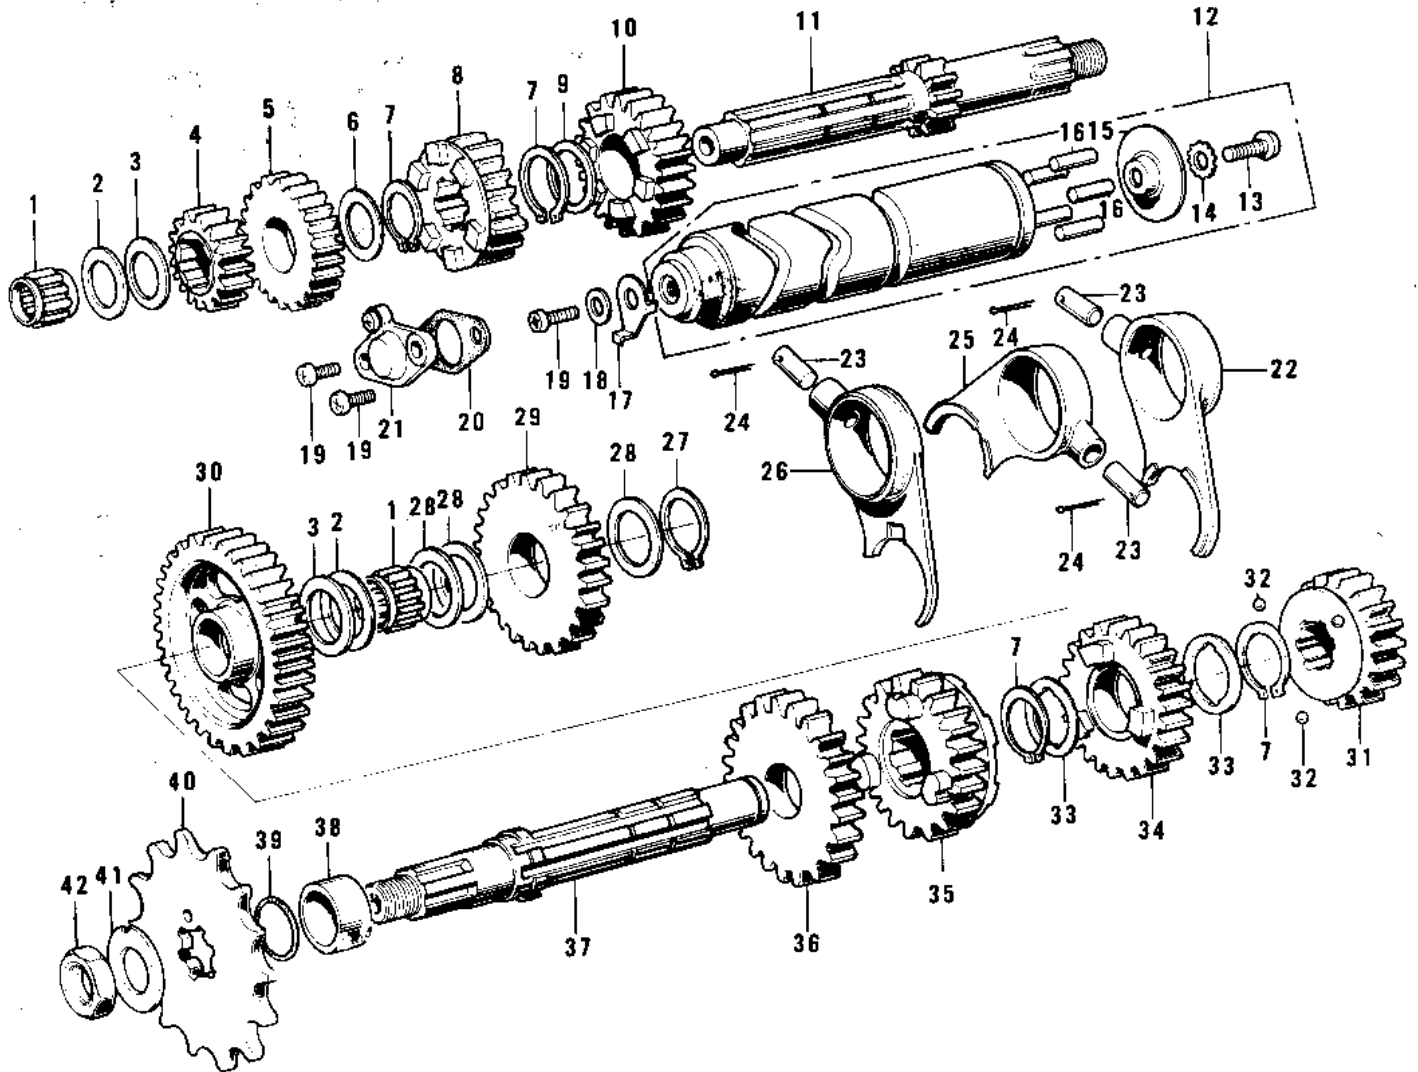

1972 F7-A PARTS DIAGRAM

TRANSMISSION/CHANGE DRUM ('71-'73 F7/F7-

1972 F7-A PARTS LIST

TRANSMISSION/CHANGE DRUM ('71-'73 F7/F7-

ITEM NAME	PART NUMBER	QUANTITY
BEARING-NEEDLE (Ref # 1)	92046-026	
WASHER-THRUST (Ref # 2)	92022-170	
WASHER-THRUST (Ref # 3)	92022-171	
2ND GEAR-DRIVE (Ref # 4)	13130-024	
4TH GEAR-DRIVE (Ref # 5)	13134-008	
WASHER-PLAIN (Ref # 6)	92022-181	
CIRCLIP,21MM (Ref # 7)	480J2100	
3RD GEAR-DRIVE (Ref # 8)	13132-022	
WASHER 22MM (Ref # 9)	92022-106	
TOP GEAR-DRIVE (Ref # 10)	13136-031	
SHAFT-DRIVE (Ref # 11)	13127-029	
DRUM ASSY-GEAR CHANGE (Ref # 12)	13239-002	
SCREW PAN HEAD 6X14 (Ref # 13)	220B0614	
WASHER LOCK 6MM (Ref # 14)	464H0600	
PLATE-CHANGE DRUM PIN (Ref # 15)	13142-009	
PIN GEAR CHANGE DRUM (Ref # 16)	92042-014	
ROTOR,NEUTRAL INDICTR (Ref # 17)	21007-1003	
WASHER PLAIN 6MM (Ref # 18)	410B0600	
SCREW PAN HEAD 6X16 (Ref # 19)	220B0616	
GASKET NEUTRAL SWITCH (Ref # 20)	13146-002	
SWITCH,NEUTRAL (Ref # 21)	13151-1001	
FORK-SELECTOR,LOW (Ref # 22)	13140-050	
PIN SELECT FORK GUIDE (Ref # 23)	92043-005	
PIN COTTER 3.0X20 (Ref # 24)	550D3020	
FORK-SELECTOR,TOP (Ref # 25)	13140-049	
FORK-SELECTOR (Ref # 26)	13140-030	
CIRCLIP 15MM (Ref # 27)	480J1500	
WASHER-PLAIN (Ref # 28)	92022-169	
IDLE GEAR-KICKSTARTER (Ref # 29)	13073-009	

1972 F7-A PARTS LIST

TRANSMISSION/CHANGE DRUM ('71-'73 F7/F7-

ITEM NAME	PART NUMBER	QUANTITY
LOW GEAR,OUTPUT SHAFT (Ref # 30)	13129-051	
TOP GEAR-OUTPUT (Ref # 31)	13137-016	
BALL STEEL 5/32' (Ref # 32)	600A0500	
WASHER-LOCK (Ref # 33)	92024-031	
3RD GEAR-OUTPUT (Ref # 34)	13133-021	
4TH GEAR-OUTPUT (Ref # 35)	13135-012	
2ND GEAR-OUTPUT (Ref # 36)	13131-029	
SHAFT-OUTPUT (Ref # 37)	13128-028	
COLLAR-ENG SPROCKET (Ref # 38)	92027-180	
"0" RING (Ref # 39)	92055-022	
ENGINE SPROCKET SET (Ref # 40)	13249-002	
ENG SPROCKET ASY,13T (Ref # 40)	13249-001	
ENG SPROCKET,ASY,15T (Ref # 40)	13249-003	
WASHER LOCK 12MM (Ref # 41)	92024-002	
NUT,12MM (Ref # 42)	92016-024	