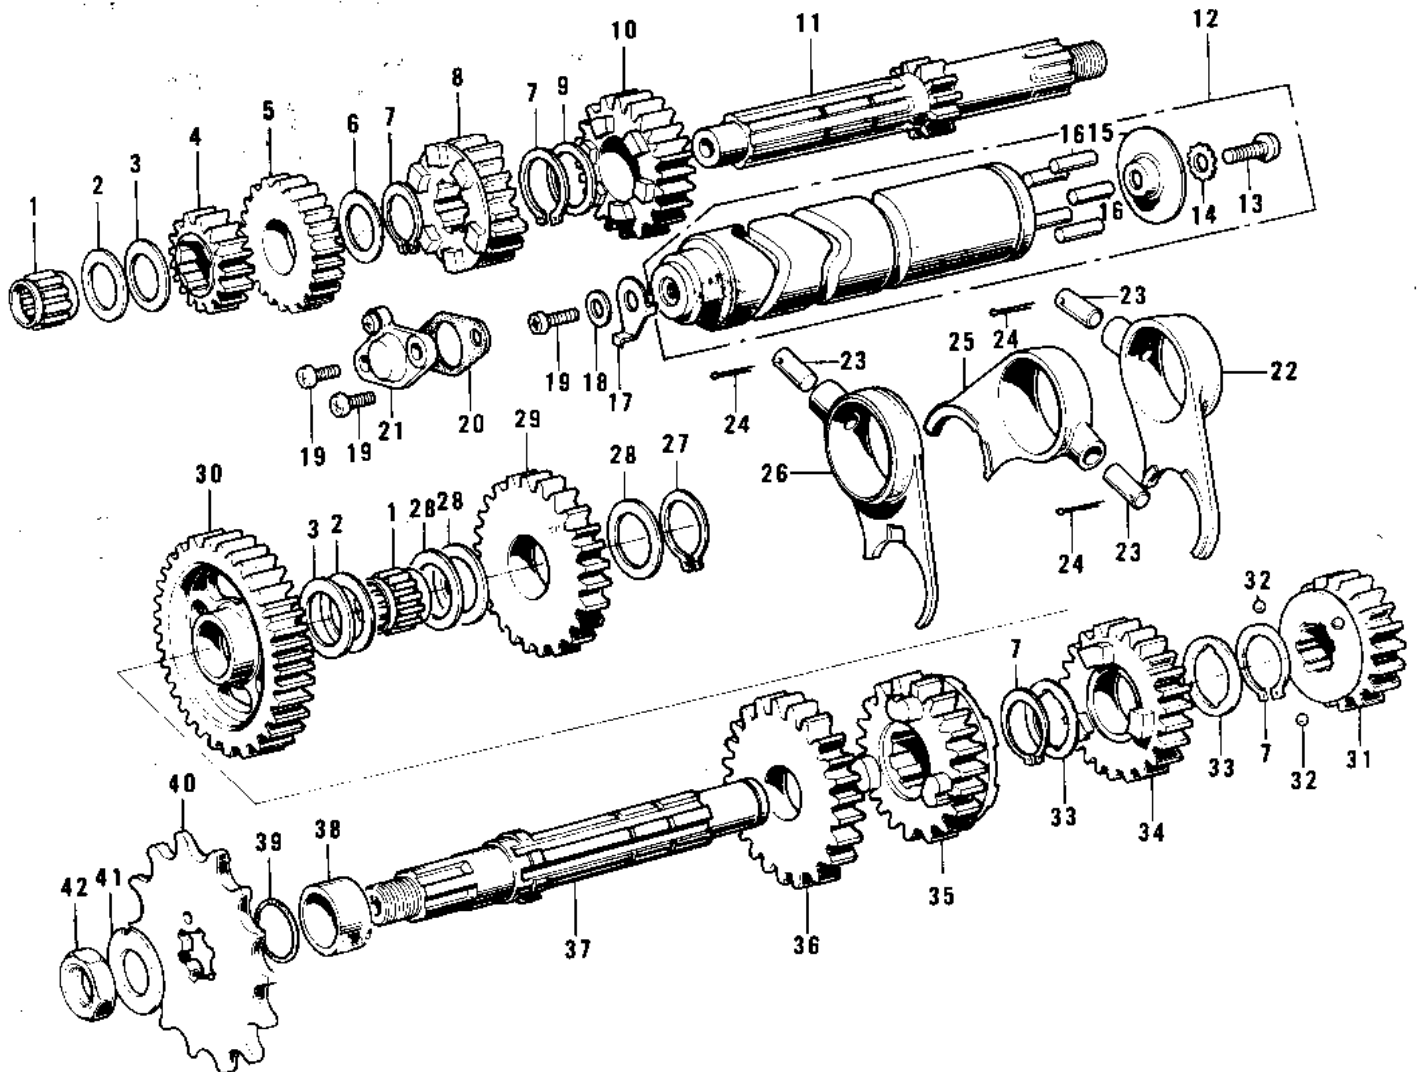

1973 F7-B PARTS DIAGRAM

TRANSMISSION/CHANGE DRUM ('71-'73 F7/F7-

1973 F7-B PARTS LIST

TRANSMISSION/CHANGE DRUM ('71-'73 F7/F7-

ITEM NAME	PART NUMBER	QUANTITY
BEARING-NEEDLE (Ref # 1)	92046-026	
WASHER-THRUST (Ref # 2)	92022-170	
WASHER-THRUST (Ref # 3)	92022-171	
2ND GEAR-DRIVE (Ref # 4)	13130-024	
4TH GEAR-DRIVE (Ref # 5)	13134-008	
WASHER-PLAIN (Ref # 6)	92022-181	
CIRCLIP,21MM (Ref # 7)	480J2100	
3RD GEAR-DRIVE (Ref # 8)	13132-022	
WASHER 22MM (Ref # 9)	92022-106	
TOP GEAR-DRIVE (Ref # 10)	13136-031	
SHAFT-DRIVE (Ref # 11)	13127-029	
DRUM ASSY-GEAR CHANGE (Ref # 12)	13239-002	
SCREW PAN HEAD 6X14 (Ref # 13)	220B0614	
WASHER LOCK 6MM (Ref # 14)	464H0600	
PLATE-CHANGE DRUM PIN (Ref # 15)	13142-009	
PIN GEAR CHANGE DRUM (Ref # 16)	92042-014	
ROTOR,NEUTRAL INDICTR (Ref # 17)	21007-1003	
WASHER PLAIN 6MM (Ref # 18)	410B0600	
SCREW PAN HEAD 6X16 (Ref # 19)	220B0616	
GASKET NEUTRAL SWITCH (Ref # 20)	13146-002	
SWITCH,NEUTRAL (Ref # 21)	13151-1001	
FORK-SELECTOR,LOW (Ref # 22)	13140-050	
PIN SELECT FORK GUIDE (Ref # 23)	92043-005	
PIN COTTER 3.0X20 (Ref # 24)	550D3020	
FORK-SELECTOR,TOP (Ref # 25)	13140-049	
FORK-SELECTOR (Ref # 26)	13140-030	
CIRCLIP 15MM (Ref # 27)	480J1500	
WASHER-PLAIN (Ref # 28)	92022-169	
IDLE GEAR-KICKSTARTER (Ref # 29)	13073-009	

1973 F7-B PARTS LIST

TRANSMISSION/CHANGE DRUM ('71-'73 F7/F7-

ITEM NAME	PART NUMBER	QUANTITY
LOW GEAR,OUTPUT SHAFT (Ref # 30)	13129-051	
TOP GEAR-OUTPUT (Ref # 31)	13137-016	
BALL STEEL 5/32' (Ref # 32)	600A0500	
WASHER-LOCK (Ref # 33)	92024-031	
3RD GEAR-OUTPUT (Ref # 34)	13133-021	
4TH GEAR-OUTPUT (Ref # 35)	13135-012	
2ND GEAR-OUTPUT (Ref # 36)	13131-029	
SHAFT-OUTPUT (Ref # 37)	13128-028	
COLLAR-ENG SPROCKET (Ref # 38)	92027-180	
"0" RING (Ref # 39)	92055-022	
ENGINE SPROCKET SET (Ref # 40)	13249-002	
ENG SPROCKET ASY,13T (Ref # 40)	13249-001	
ENG SPROCKET,ASY,15T (Ref # 40)	13249-003	
WASHER LOCK 12MM (Ref # 41)	92024-002	
NUT,12MM (Ref # 42)	92016-024	