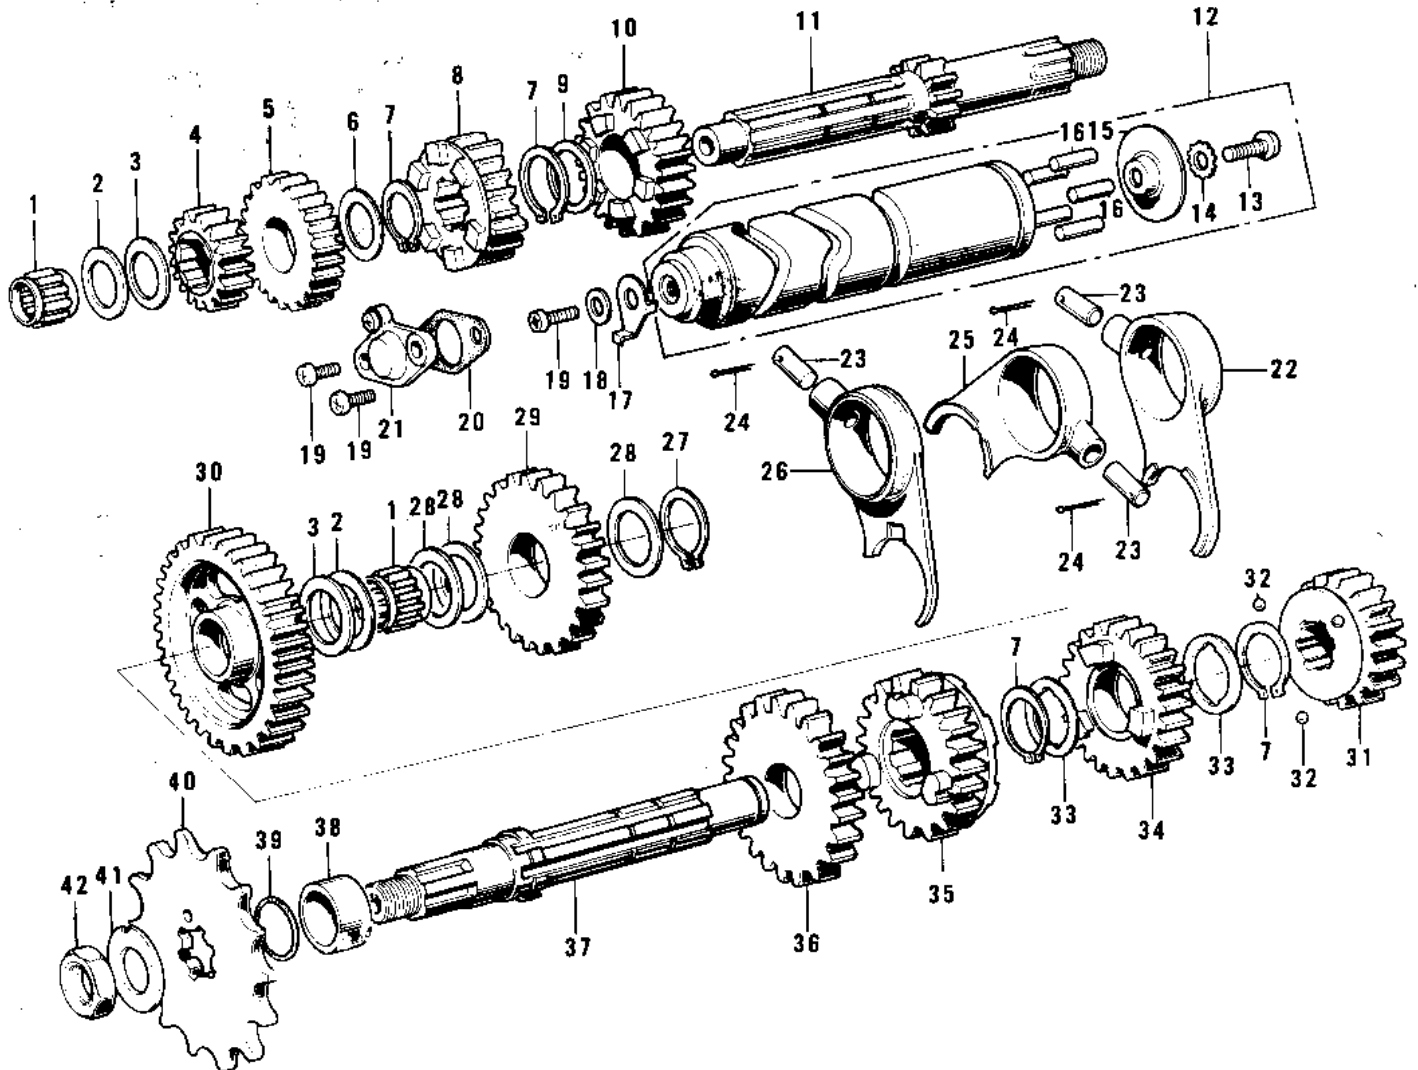

1974 F7-C PARTS DIAGRAM

TRANSMISSION/CHANGE DRUM ('71-'73 F7/F7-

1974 F7-C PARTS LIST

TRANSMISSION/CHANGE DRUM ('71-'73 F7/F7-

ITEM NAME	PART NUMBER	QUANTITY
BEARING-NEEDLE (Ref # 1)	92046-026	
WASHER-THRUST (Ref # 2)	92022-170	
WASHER-THRUST (Ref # 3)	92022-171	
2ND GEAR-DRIVE (Ref # 4)	13130-024	
4TH GEAR-DRIVE (Ref # 5)	13134-008	
WASHER-PLAIN (Ref # 6)	92022-181	
CIRCLIP,21MM (Ref # 7)	480J2100	
3RD GEAR-DRIVE (Ref # 8)	13132-022	
WASHER 22MM (Ref # 9)	92022-106	
TOP GEAR-DRIVE (Ref # 10)	13136-031	
SHAFT-DRIVE (Ref # 11)	13127-029	
DRUM ASSY-GEAR CHANGE (Ref # 12)	13239-002	
SCREW PAN HEAD 6X14 (Ref # 13)	220B0614	
WASHER LOCK 6MM (Ref # 14)	464H0600	
PLATE-CHANGE DRUM PIN (Ref # 15)	13142-009	
PIN GEAR CHANGE DRUM (Ref # 16)	92042-014	
ROTOR,NEUTRAL INDICTR (Ref # 17)	21007-1003	
WASHER PLAIN 6MM (Ref # 18)	410B0600	
SCREW PAN HEAD 6X16 (Ref # 19)	220B0616	
GASKET NEUTRAL SWITCH (Ref # 20)	13146-002	
SWITCH,NEUTRAL (Ref # 21)	13151-1001	
FORK-SELECTOR,LOW (Ref # 22)	13140-050	
PIN SELECT FORK GUIDE (Ref # 23)	92043-005	
PIN COTTER 3.0X20 (Ref # 24)	550D3020	
FORK-SELECTOR,TOP (Ref # 25)	13140-049	
FORK-SELECTOR (Ref # 26)	13140-030	
CIRCLIP 15MM (Ref # 27)	480J1500	
WASHER-PLAIN (Ref # 28)	92022-169	
IDLE GEAR-KICKSTARTER (Ref # 29)	13073-009	

1974 F7-C PARTS LIST

TRANSMISSION/CHANGE DRUM ('71-'73 F7/F7-

ITEM NAME	PART NUMBER	QUANTITY
LOW GEAR,OUTPUT SHAFT (Ref # 30)	13129-051	
TOP GEAR-OUTPUT (Ref # 31)	13137-016	
BALL STEEL 5/32' (Ref # 32)	600A0500	
WASHER-LOCK (Ref # 33)	92024-031	
3RD GEAR-OUTPUT (Ref # 34)	13133-021	
4TH GEAR-OUTPUT (Ref # 35)	13135-012	
2ND GEAR-OUTPUT (Ref # 36)	13131-029	
SHAFT-OUTPUT (Ref # 37)	13128-028	
COLLAR-ENG SPROCKET (Ref # 38)	92027-180	
"0" RING (Ref # 39)	92055-022	
ENGINE SPROCKET SET (Ref # 40)	13249-002	
ENG SPROCKET ASY,13T (Ref # 40)	13249-001	
ENG SPROCKET,ASY,15T (Ref # 40)	13249-003	
WASHER LOCK 12MM (Ref # 41)	92024-002	
NUT,12MM (Ref # 42)	92016-024	