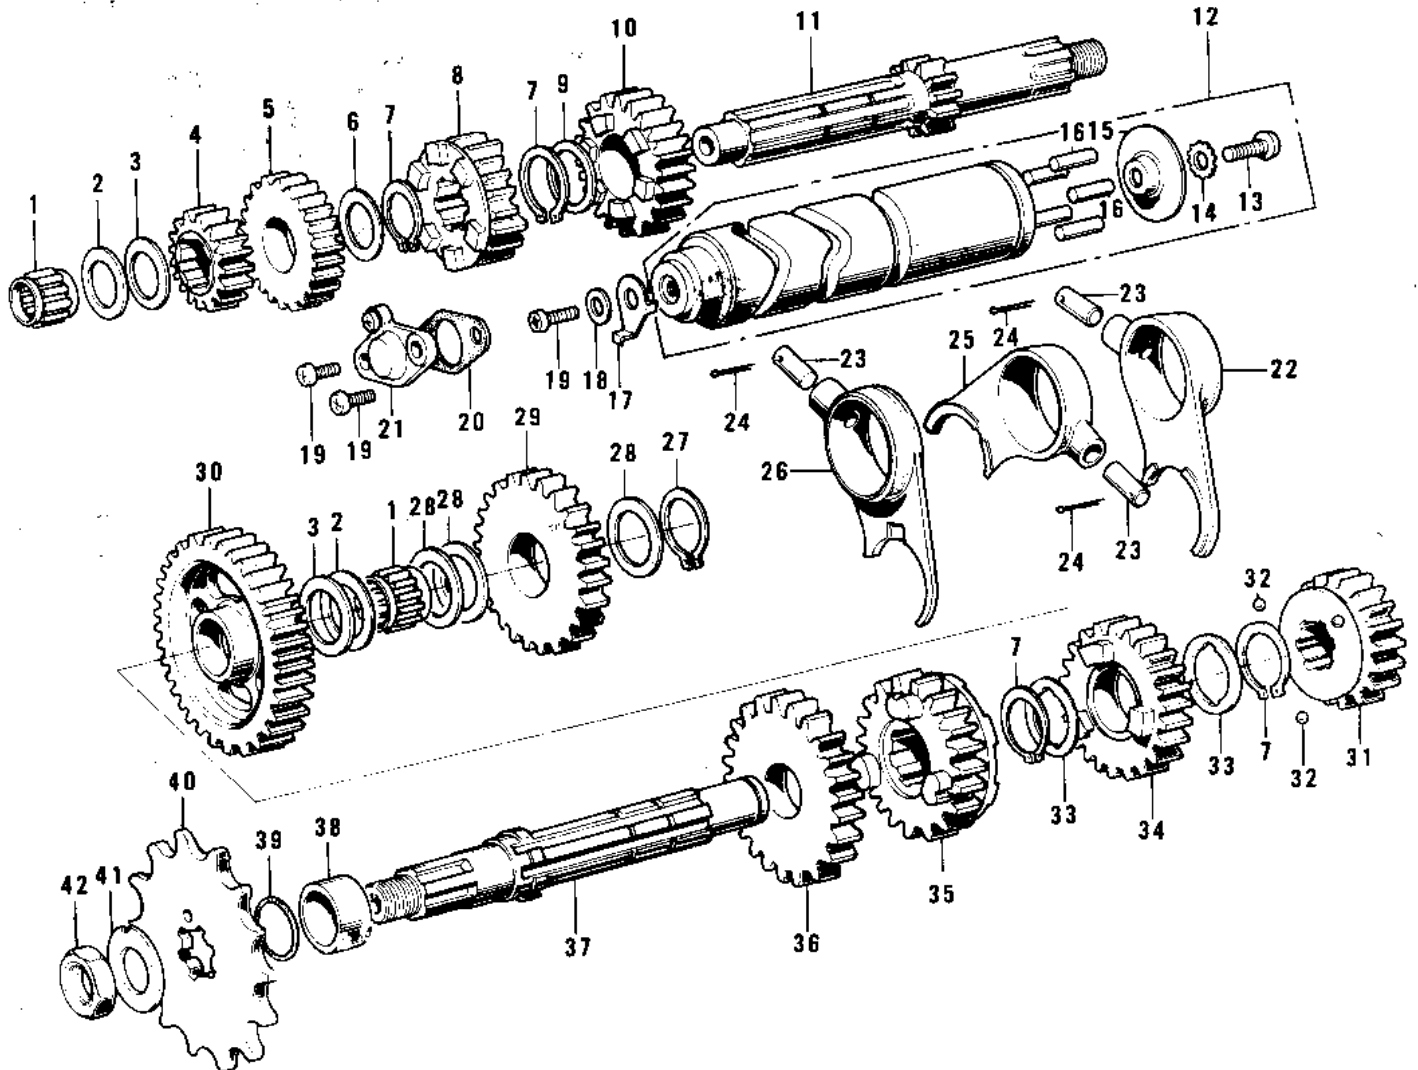

# 1975 F7-D PARTS DIAGRAM

TRANSMISSION/CHANGE DRUM ('71-'73 F7/F7-

## 1975 F7-D PARTS LIST

TRANSMISSION/CHANGE DRUM ('71-'73 F7/F7-

ITEM NAME	PART NUMBER	QUANTITY
BEARING-NEEDLE (Ref # 1)	92046-026	
WASHER-THRUST (Ref # 2)	92022-170	
WASHER-THRUST (Ref # 3)	92022-171	
2ND GEAR-DRIVE (Ref # 4)	13130-024	
4TH GEAR-DRIVE (Ref # 5)	13134-008	
WASHER-PLAIN (Ref # 6)	92022-181	
CIRCLIP,21MM (Ref # 7)	480J2100	
3RD GEAR-DRIVE (Ref # 8)	13132-022	
WASHER 22MM (Ref # 9)	92022-106	
TOP GEAR-DRIVE (Ref # 10)	13136-031	
SHAFT-DRIVE (Ref # 11)	13127-029	
DRUM ASSY-GEAR CHANGE (Ref # 12)	13239-002	
SCREW PAN HEAD 6X14 (Ref # 13)	220B0614	
WASHER LOCK 6MM (Ref # 14)	464H0600	
PLATE-CHANGE DRUM PIN (Ref # 15)	13142-009	
PIN GEAR CHANGE DRUM (Ref # 16)	92042-014	
ROTOR,NEUTRAL INDICTR (Ref # 17)	21007-1003	
WASHER PLAIN 6MM (Ref # 18)	410B0600	
SCREW PAN HEAD 6X16 (Ref # 19)	220B0616	
GASKET NEUTRAL SWITCH (Ref # 20)	13146-002	
SWITCH,NEUTRAL (Ref # 21)	13151-1001	
FORK-SELECTOR,LOW (Ref # 22)	13140-050	
PIN SELECT FORK GUIDE (Ref # 23)	92043-005	
PIN COTTER 3.0X20 (Ref # 24)	550D3020	
FORK-SELECTOR,TOP (Ref # 25)	13140-049	
FORK-SELECTOR (Ref # 26)	13140-030	
CIRCLIP 15MM (Ref # 27)	480J1500	
WASHER-PLAIN (Ref # 28)	92022-169	
IDLE GEAR-KICKSTARTER (Ref # 29)	13073-009	

## 1975 F7-D PARTS LIST

TRANSMISSION/CHANGE DRUM ('71-'73 F7/F7-

ITEM NAME	PART NUMBER	QUANTITY
LOW GEAR,OUTPUT SHAFT (Ref # 30)	13129-051	
TOP GEAR-OUTPUT (Ref # 31)	13137-016	
BALL STEEL 5/32' (Ref # 32)	600A0500	
WASHER-LOCK (Ref # 33)	92024-031	
3RD GEAR-OUTPUT (Ref # 34)	13133-021	
4TH GEAR-OUTPUT (Ref # 35)	13135-012	
2ND GEAR-OUTPUT (Ref # 36)	13131-029	
SHAFT-OUTPUT (Ref # 37)	13128-028	
COLLAR-ENG SPROCKET (Ref # 38)	92027-180	
"0" RING (Ref # 39)	92055-022	
ENGINE SPROCKET SET (Ref # 40)	13249-002	
ENG SPROCKET ASY,13T (Ref # 40)	13249-001	
ENG SPROCKET,ASY,15T (Ref # 40)	13249-003	
WASHER LOCK 12MM (Ref # 41)	92024-002	
NUT,12MM (Ref # 42)	92016-024	