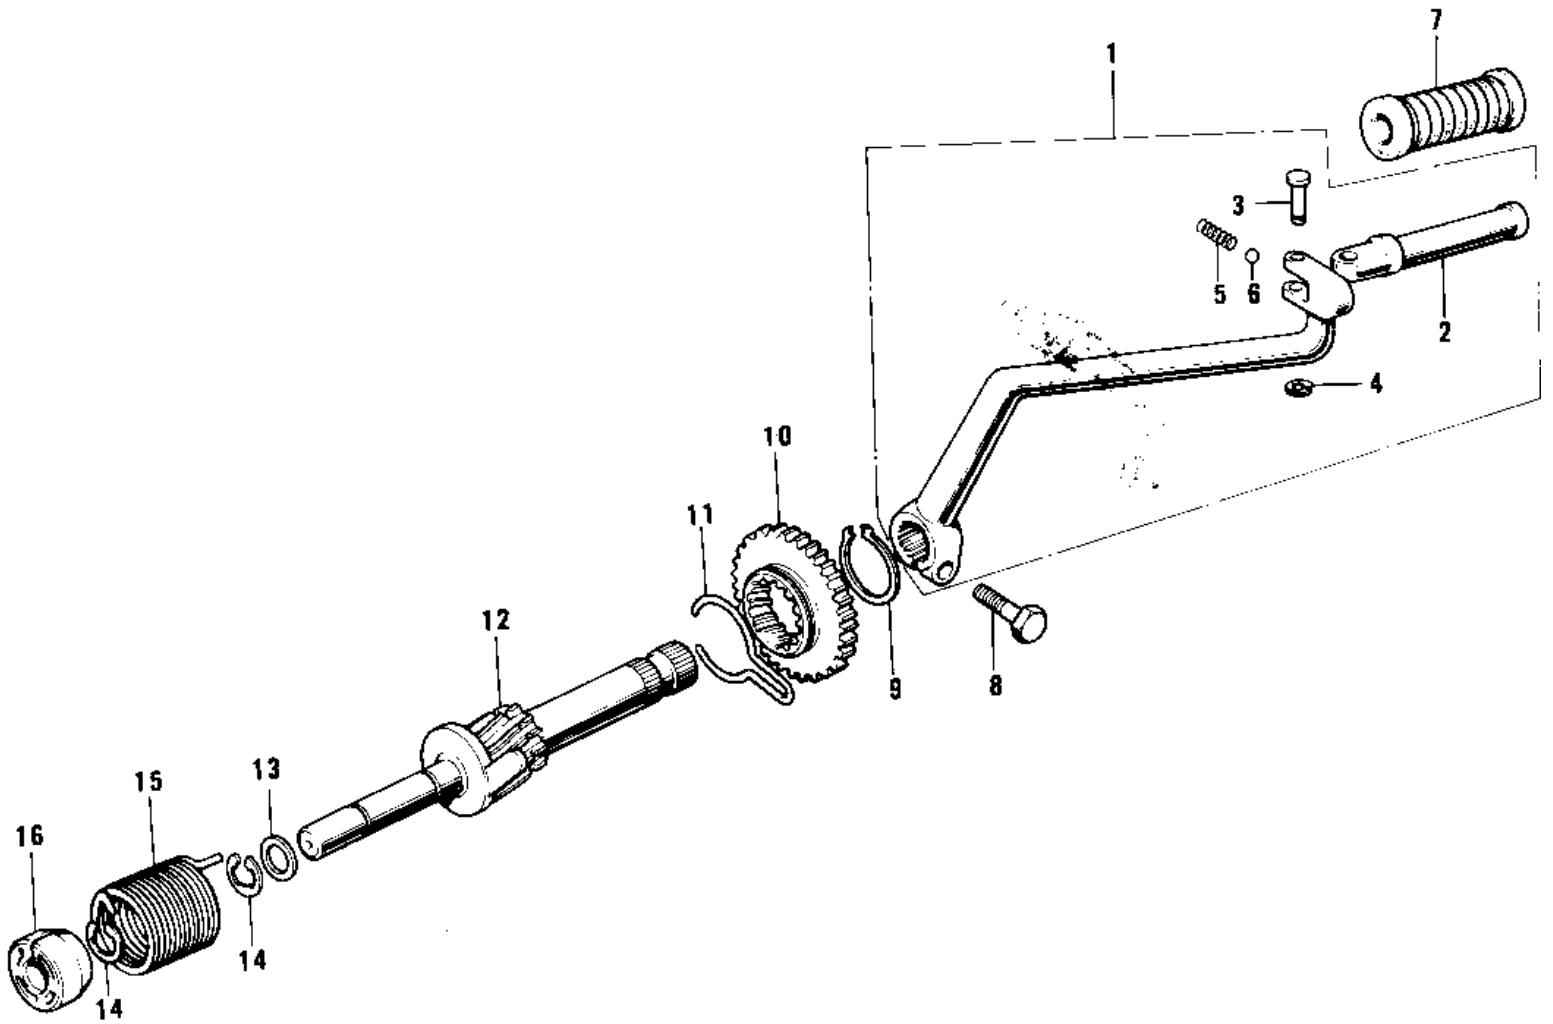

1971 F7 PARTS DIAGRAM

KICKSTARTER MECHANISM ('71-'73 F7/F7-A/F)

1971 F7 PARTS LIST

KICKSTARTER MECHANISM ('71-'73 F7/F7-A/F)

ITEM NAME	PART NUMBER	QUANTITY
PEDAL ASSY,KICK (Ref # 1)	13064-020	1
LEVER-KICKSTARTER (Ref # 2)	13060-012	1
PIN-KICKSTARTER PEDAL (Ref # 3)	92043-068	1
CIRCLIP 5MM (Ref # 4)	482K5000	1
SPRING-KICK STARTER (Ref # 5)	92081-049	1
BALL-STEEL,11/32" (Ref # 6)	600A1100	1
RUBBER KICK PEDAL (Ref # 7)	13063-004	1
BOLT-SMALL-UPSET 8X25 (Ref # 8)	115G0825	1
CIRCLIP (Ref # 9)	92033-022	1
GEAR-KICKSTARTER (Ref # 10)	13068-026	1
HOLDER KICK GEAR (Ref # 11)	13077-002	1
SHAFT ASY,KICKSTARTER (Ref # 12)	13245-004	1
SHIM-KICK SHAFT,0.5T (Ref # 13)	92022-150	1
CIRCLIP 10MM (Ref # 14)	482J0100	2
SPRING KICKSTARTER (Ref # 15)	92082-002	1
GUIDE KICK SPRING (Ref # 16)	13070-001	1