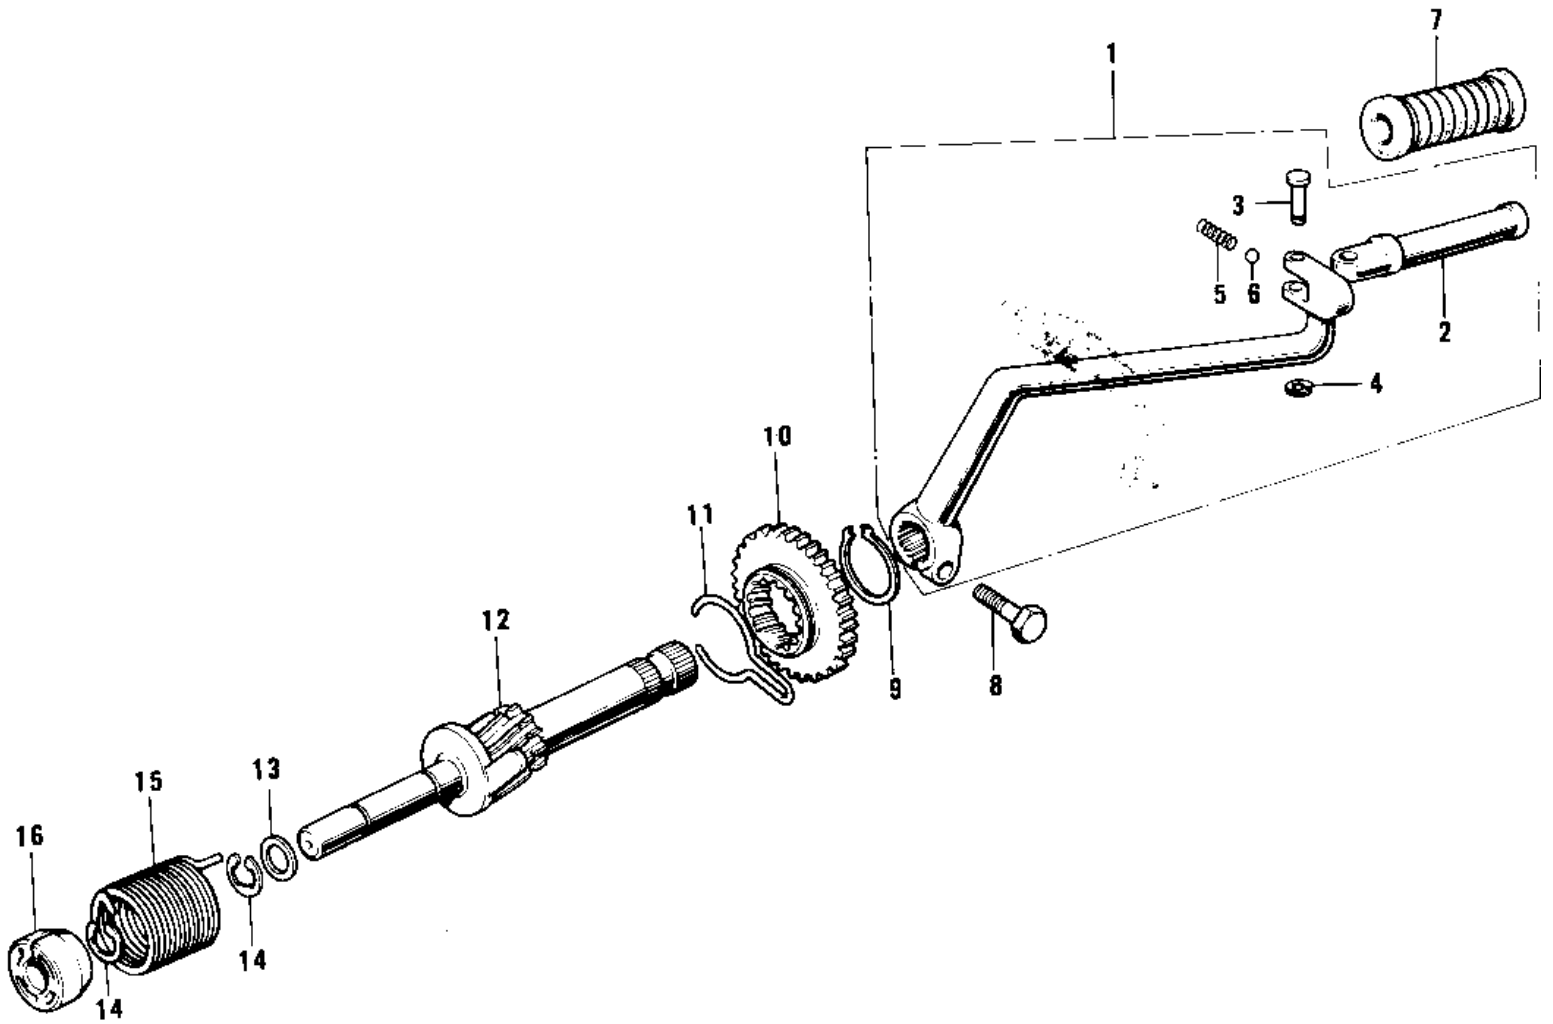

1975 F7-D PARTS DIAGRAM

KICKSTARTER MECHANISM ('71-'73 F7/F7-A/F)

1975 F7-D PARTS LIST

KICKSTARTER MECHANISM ('71-'73 F7/F7-A/F)

ITEM NAME	PART NUMBER	QUANTITY
PEDAL ASSY,KICK (Ref # 1)	13064-020	
LEVER-KICKSTARTER (Ref # 2)	13060-012	
PIN-KICKSTARTER PEDAL (Ref # 3)	92043-068	
CIRCLIP 5MM (Ref # 4)	482K5000	
SPRING-KICK STARTER (Ref # 5)	92081-049	
BALL-STEEL,11/32" (Ref # 6)	600A1100	
RUBBER KICK PEDAL (Ref # 7)	13063-004	
BOLT-SMALL-UPSET 8X25 (Ref # 8)	115G0825	
CIRCLIP (Ref # 9)	92033-022	
GEAR-KICKSTARTER (Ref # 10)	13068-026	
HOLDER KICK GEAR (Ref # 11)	13077-002	
SHAFT ASY,KICKSTARTER (Ref # 12)	13245-004	
SHIM-KICK SHAFT,0.5T (Ref # 13)	92022-150	
CIRCLIP 10MM (Ref # 14)	482J0100	
SPRING KICKSTARTER (Ref # 15)	92082-002	
GUIDE KICK SPRING (Ref # 16)	13070-001	