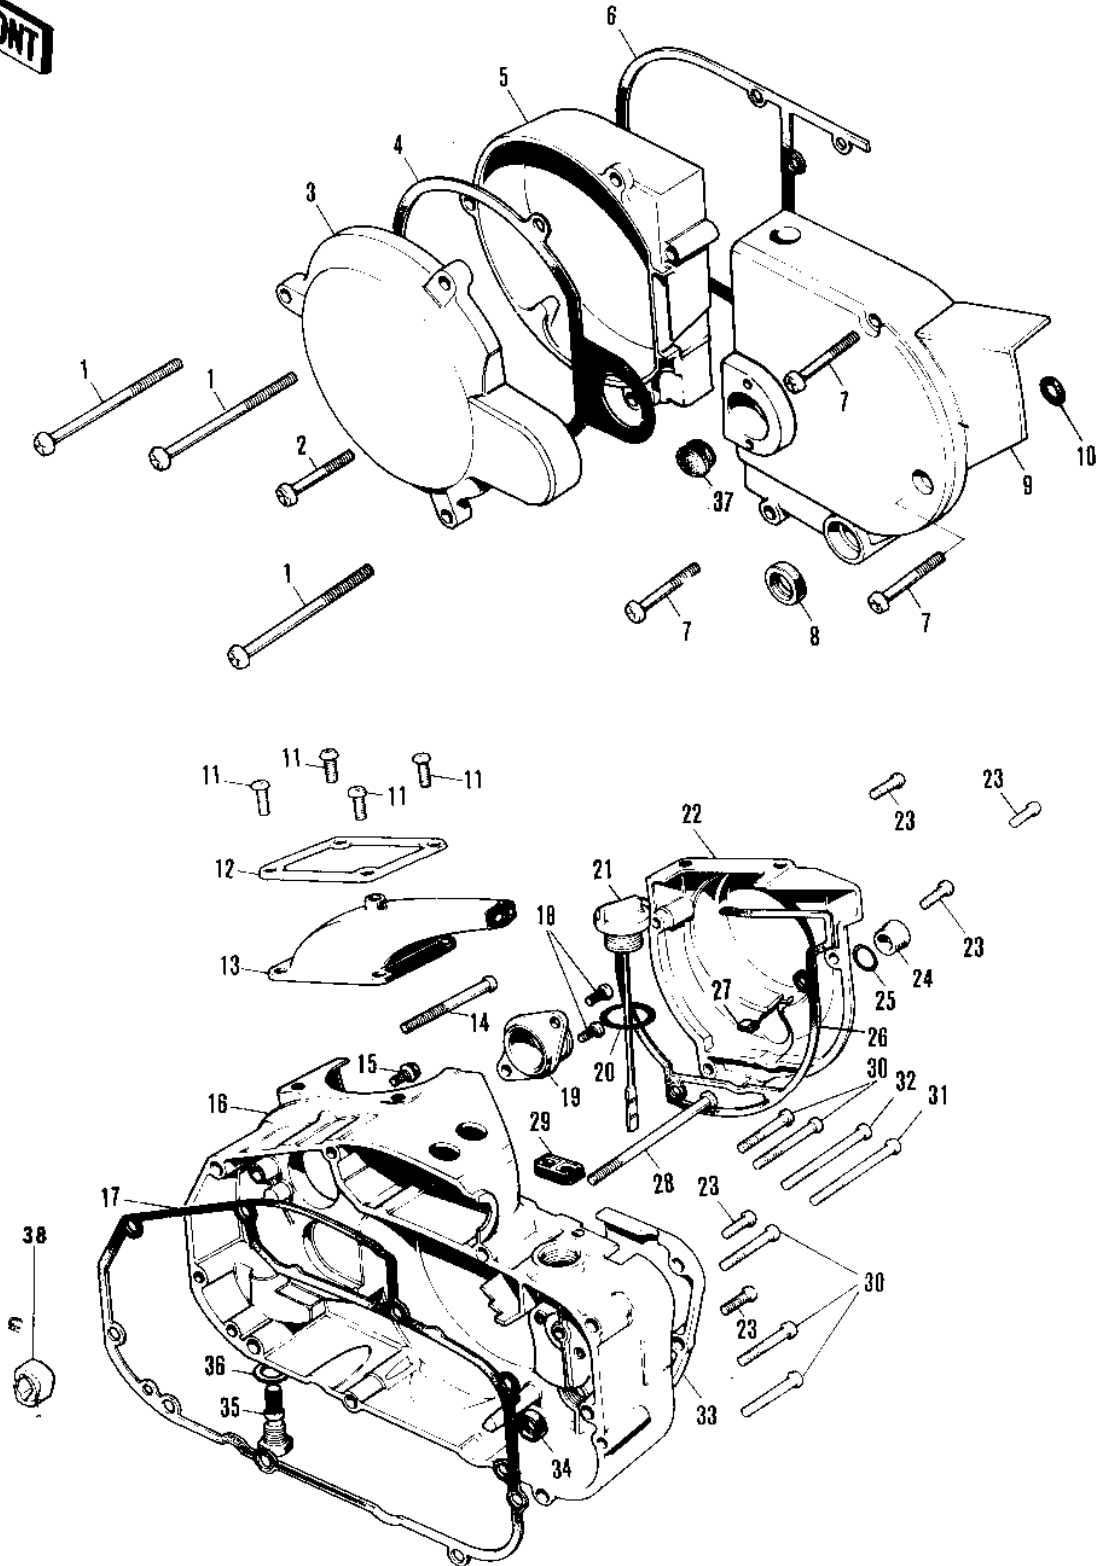

1971 F7 PARTS DIAGRAM

ENGINE COVERS (71-73 F7/F7-A/F7-B)

1971 F7 PARTS LIST

ENGINE COVERS ('71-'73 F7/F7-A/F7-B)

ITEM NAME	PART NUMBER	QUANTITY
SCREW-PAN HEAD,6X90 (Ref # 1)	220B0690	3
SCREW PAN HEAD 6X50 (Ref # 2)	220B0650	1
COVER,BRK POINT,BUFF (Ref # 3)	14027-017-80	1
GASKET-BREAKER COVER (Ref # 4)	14050-003	1
COVER,L.H ENG,BUFF (Ref # 5)	14031-042-80	1
GASKET-L.H ENGINE COV (Ref # 6)	14045-009	1
SCREW PAN HEAD 6X55 (Ref # 7)	220B0655	3
SEAL-OIL (Ref # 8)	92049-1249	1
COVER-CHAIN CASE (Ref # 9)	14026-002	1
GASKET-CHAIN CASE COV (Ref # 10)	14045-010	1
SCREW PAN HEAD 6X16 (Ref # 11)	220B0616	4
HOLDER-CARBURETOR CAP (Ref # 12)	14065-002	1
CAP-CARBURETOR (Ref # 13)	14038-028	1
SCREW PAN HEAD 6X50 (Ref # 14)	220B0650	1
BOLT-BANJO,6MM (Ref # 15)	92060-013	1
COVER,R.H ENG.BUFF (Ref # 16)	14032-092-80	1
GASKET-R.H ENGINE COV (Ref # 17)	14046-018	1
SCREW PAN HEAD 6X12 (Ref # 18)	220B0612	2
HOLDER-CARBURETOR (Ref # 19)	16065-007	1
"O" RING,20MM (Ref # 20)	670B2020	1
PLUG-OIL FILLER (Ref # 21)	16115-015	1
COVER-CARBURETOR (Ref # 22)	14030-028	1
SCREW PAN HEAD 6X20 (Ref # 23)	220B0620	5
PLUG-CARBURETOR COVER (Ref # 24)	92067-006	1
"O" RING,20MM (Ref # 25)	670B2020	1
GASKET-CARBURETOR COV (Ref # 26)	14048-003	1
STOPPER-CARBURETOR (Ref # 27)	14064-001	1
SCREW PAN HEAD 6X80 (Ref # 28)	220B0680	1
GROMMET-OVERFLOW PIPE (Ref # 29)	16136-005	1

1971 F7 PARTS LIST

ENGINE COVERS ('71-'73 F7/F7-A/F7-B)

ITEM NAME	PART NUMBER	QUANTITY
SCREW PAN HEAD 6X35 (Ref # 30)	220B0635	5
SCREW PAN HEAD 6X50 (Ref # 31)	220B0650	1
SCREW PAN HEAD 6X40 (Ref # 32)	220B0640	2
COVER,OIL PUMP,BUFF (Ref # 33)	14030-029-80	1
OIL SEAL TB16267 (Ref # 34)	92051-003	1
PLUG-FUEL DRAIN (Ref # 35)	92067-007	1
GASKET-DRAIN PLUG (Ref # 36)	92065-073	1
CAP-RUBBER (Ref # 37)	92073-015	1