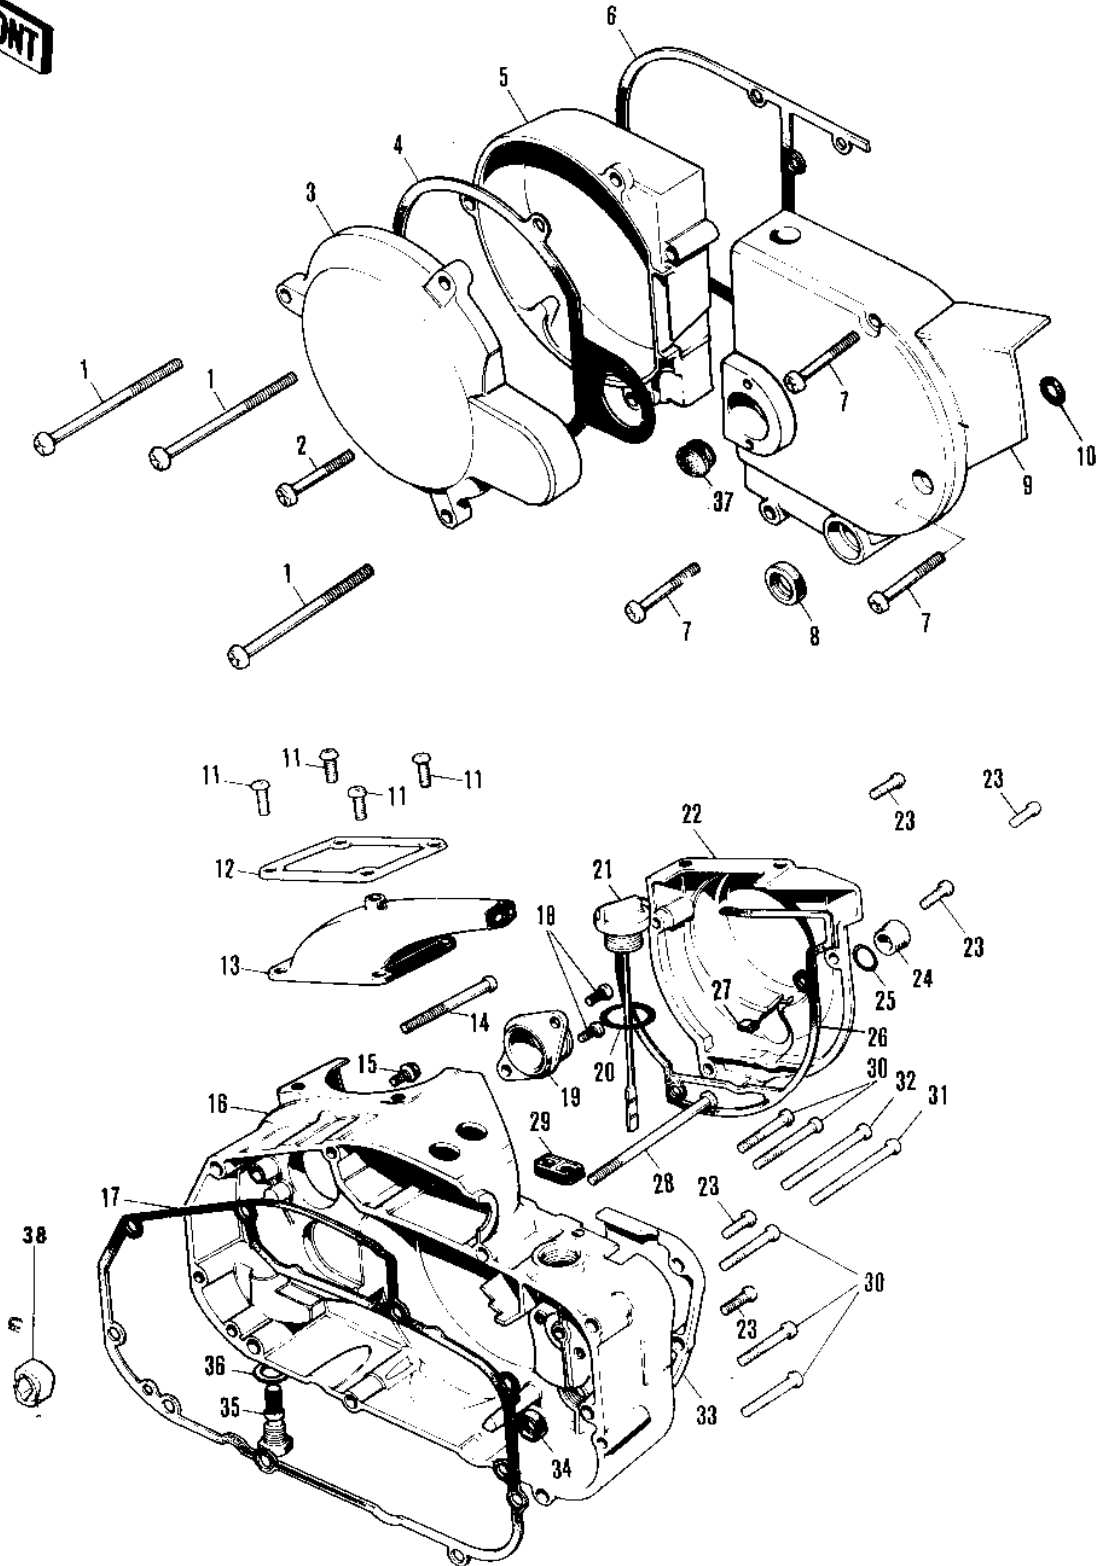

# 1974 F7-C PARTS DIAGRAM

ENGINE COVERS (71-73 F7/F7-A/F7-B)

### ENGINE COVERS ('71-'73 F7/F7-A/F7-B)

ITEM NAME	PART NUMBER	QUANTITY
SCREW-PAN HEAD,6X90 (Ref # 1)	220B0690	
SCREW PAN HEAD 6X50 (Ref # 2)	220B0650	
COVER,BRK POINT,BUFF (Ref # 3)	14027-017-80	
COVER-BRK POINT,BLACK (Ref # 3)	14027-009-21	
GASKET-BREAKER COVER (Ref # 4)	14050-003	
COVER,L.H ENG,BUFF (Ref # 5)	14031-042-80	
COVER-L.H ENG,BLACK (Ref # 5)	14031-042-21	
GASKET-L.H ENGINE COV (Ref # 6)	14045-009	
SCREW PAN HEAD 6X55 (Ref # 7)	220B0655	
SEAL-OIL (Ref # 8)	92049-1249	
COVER-CHAIN CASE (Ref # 9)	14026-002	
COVER-CHN CASE,BLACK (Ref # 9)	14026-002-21	
GASKET-CHAIN CASE COV (Ref # 10)	14045-010	
SCREW PAN HEAD 6X16 (Ref # 11)	220B0616	
HOLDER-CARBURETOR CAP (Ref # 12)	14065-002	
CAP-CARBURETOR (Ref # 13)	14038-028	
SCREW PAN HEAD 6X50 (Ref # 14)	220B0650	
BOLT-BANJO,6MM (Ref # 15)	92060-013	
COVER,R.H ENG.BUFF (Ref # 16)	14032-092-80	
COVER-R.H ENG,BLACK (Ref # 16)	14032-060-21	
GASKET-R.H ENGINE COV (Ref # 17)	14046-018	
SCREW PAN HEAD 6X12 (Ref # 18)	220B0612	
HOLDER-CARBURETOR (Ref # 19)	16065-007	
"O" RING,20MM (Ref # 20)	670B2020	
PLUG-OIL FILLER (Ref # 21)	16115-015	
COVER-CARBURETOR (Ref # 22)	14030-028	
COVER-CARB,F.BLACK (Ref # 22)	14030-028-21	
SCREW PAN HEAD 6X20 (Ref # 23)	220B0620	
PLUG-CARBURETOR COVER (Ref # 24)	92067-006	