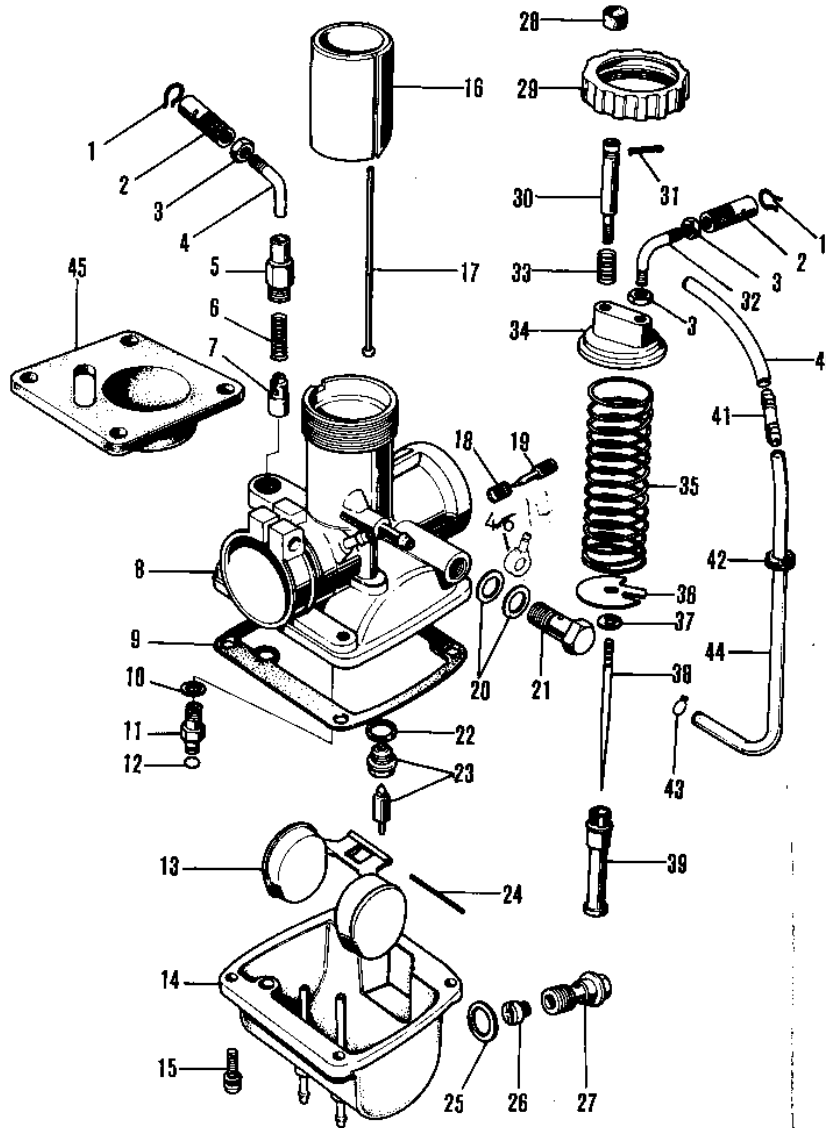

# 1971 F7 PARTS LIST

CARBURETOR ('71-'73 F7/F7-A/F7-B)

ITEM NAME	PART NUMBER	QUANTITY
CIRCLIP (Ref # 1)	92036-018	2
CABLE ADJUSTER (Ref # 2)	16002-007	2
CARBURETOR ASSY (Ref # 3~39)	16001-211	1
NUT CABLE ADJUST LOCK (Ref # 3)	16003-004	3
CABLE GUIDE (Ref # 4)	16077-005	1
CAP-STARTER PLUNGER (Ref # 5)	16012-014	1
SPRING-PLUNGER (Ref # 6)	16013-003	1
PLUNGER-ENRICHNER (Ref # 7)	16016-002	1
GASKET FLOAT CHAMBER (Ref # 9)	16019-013	1
WASHER MAIN JET (Ref # 10)	16034-001	1
HOLDER-NEEDLE JET (Ref # 11)	16065-008	1
"O" RING (Ref # 12)	92055-044	1
FLOAT (Ref # 13)	16031-016	1
SCREW FLOAT CHAMBER (Ref # 15)	16033-009	4
VALVE,TROTTLE (Ref # 16)	16025-069	1
ROD-THROTTLE VLV STOP (Ref # 17)	16024-009	1
SPRING-THR STOP SCREW (Ref # 18)	16022-007	1
SCREW PILOT AIR ADJST (Ref # 19)	16014-002	1
GASKET-BANJO BOLT (Ref # 20)	92065-078	2
GASKET 8MM (Ref # 20)	751P0800	AL
BOLT BANJO (Ref # 21)	92001-014	1
WASHER FLOAT VLV SEAT (Ref # 22)	16029-004	1
FLOAT VALVE ASSY (Ref # 23)	16030-005	1
FLOAT VALVE ASSY,#2.6 (Ref # 23)	16030-025	1
FLOAT PIN (Ref # 24)	16032-003	1
GASKET-BANJO BOLT (Ref # 25)	16034-005	1
MAIN JET,#A105R (Ref # 26)	92063-1042	1
BOLT-BANJO (Ref # 27)	92001-097	1
CAP THROTTLE ADJUSTER (Ref # 28)	16037-002	1