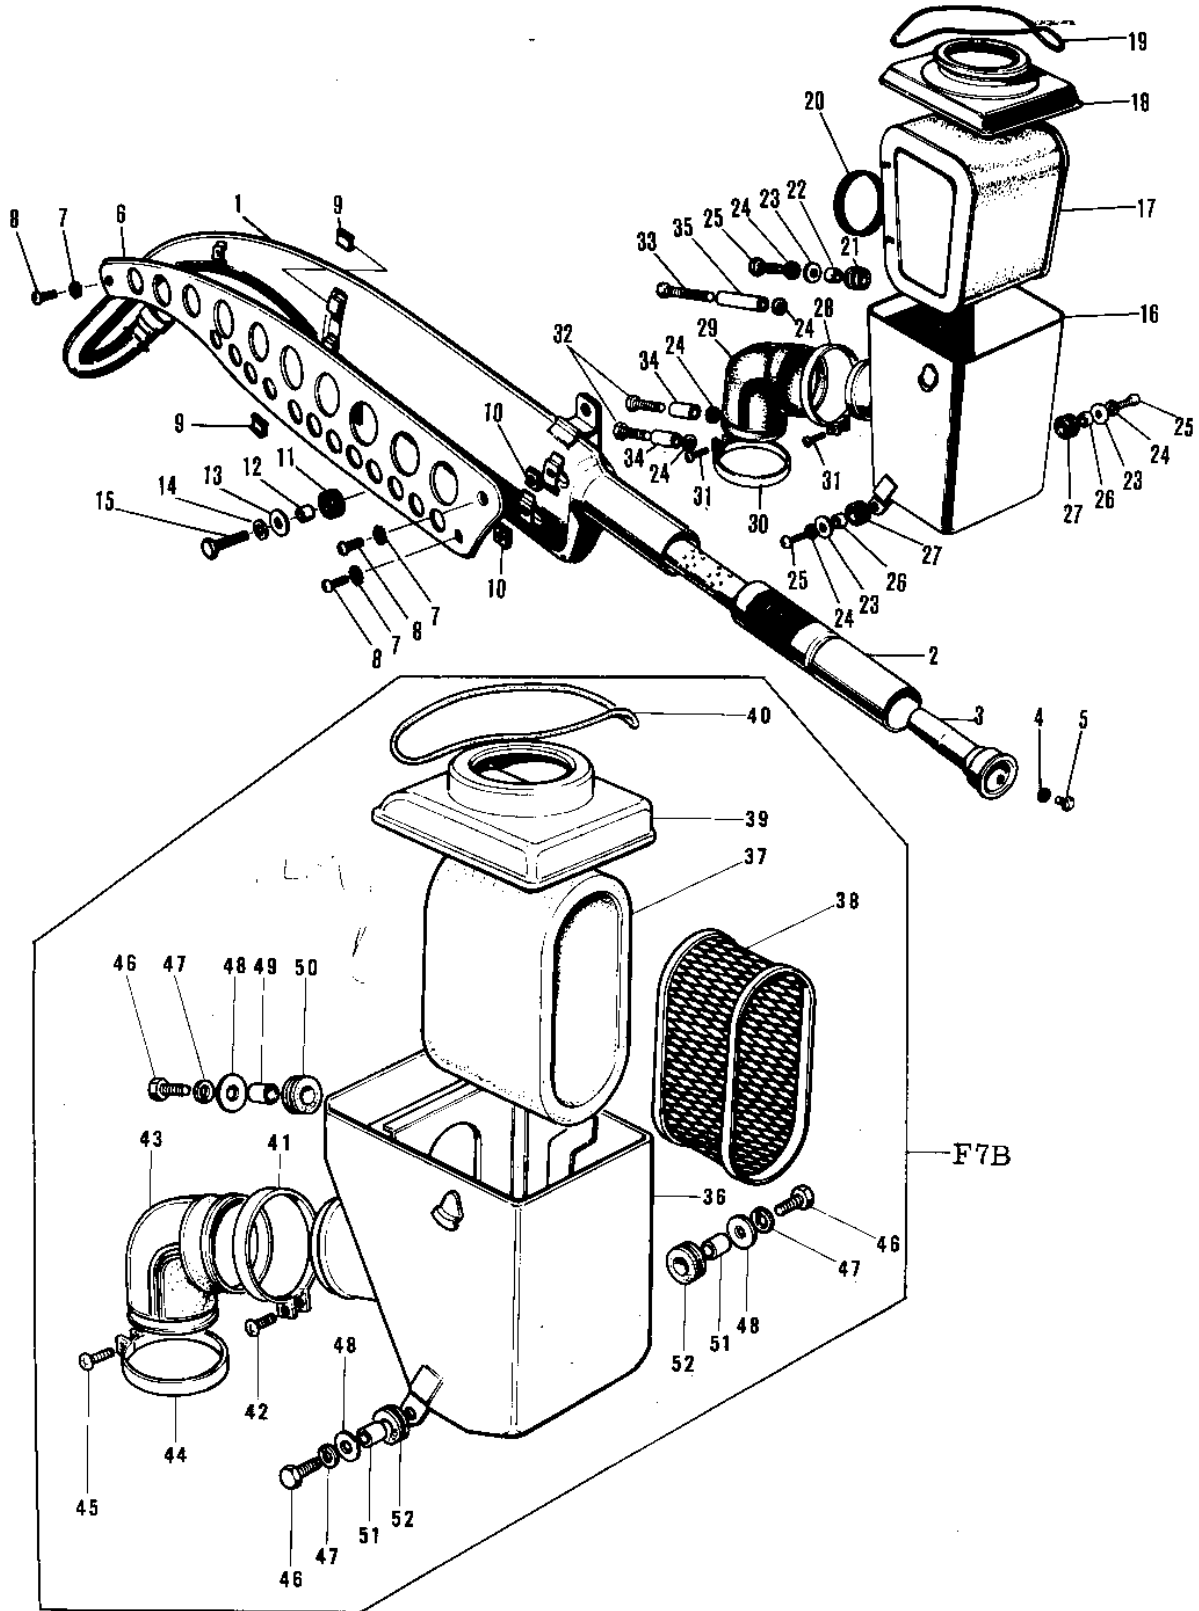

1971 F7 PARTS DIAGRAM

AIR CLEANER/MUFFLER ('71-'73 F7/F7-A/F7-

1971 F7 PARTS LIST

AIR CLEANER/MUFFLER ('71-'73 F7/F7-A/F7-

ITEM NAME	PART NUMBER	QUANTITY
MUFFLER ASSY (Ref # 1~5)	18001-032	1
BAFFLE TUBE (Ref # 2~5)	18033-073	1
TAIL PIECE (Ref # 3)	18048-015	1
WASHER LOCK 6MM (Ref # 4)	463H0600	1
BOLT-UPSET,6X12 (Ref # 5)	112G0612	1
COVER-MUFFLER (Ref # 6)	18064-005	1
WASHER LOCK 6MM (Ref # 7)	463H0600	3
SCREW PAN HEAD 6X12 (Ref # 8)	220E0612	3
INSULATOR (Ref # 9)	18065-007	2
INSULATOR-HEAT (Ref # 10)	18065-009	2
DAMPER RUBBER-MUFFLER (Ref # 11)	18063-005	2
COLLAR (Ref # 12)	92027-102	2
WASHER,8X26X2.3 (Ref # 13)	92022-1564	2
WASHER SPRING 8MM (Ref # 14)	461F0800	2
BOLT-SMALL-UPSET 8X25 (Ref # 15)	115G0825	2
AIR CLEANER ASSY (Ref # 16~20)	11010-040	1
BODY-AIR CLEANER (Ref # 16)	11011-012	1
ELEMENT,AIR CLNR (Ref # 17)	11013-020	1
CAP-AIR CLEANER (Ref # 18)	11012-015	1
"0" RING,100MM (Ref # 19)	671B25100	1
GASKET-AIR CLEANER (Ref # 20)	11017-007	1
DAMPER RUBBER (Ref # 21)	92075-051	1
COLLAR (Ref # 22)	92027-103	1
WASHER 6.5X20X1.6T (Ref # 23)	92022-125	3
WASHER SPRING 6MM (Ref # 24)	461F0600	6
BOLT-UPSET,6X20 (Ref # 25)	112G0620	3
COLLAR 6.8X10X10.5 (Ref # 26)	92027-120	2
GROMMET (Ref # 27)	92071-046	2
CLAMP,AIR CLEANER (Ref # 28)	92037-129	1

1971 F7 PARTS LIST

AIR CLEANER/MUFFLER ('71-'73 F7/F7-A/F7-

ITEM NAME	PART NUMBER	QUANTITY
CONNECTOR (Ref # 29)	11026-003	1
CLAMP,AIR CLEANER (Ref # 30)	92037-128	1
SCREW PAN HEAD 6X35 (Ref # 31)	220B0635	2
BOLT-AIR CLEANER FIT (Ref # 32)	92003-066	2
BOLT-AIR CLNR. FITTNG (Ref # 33)	92003-067	1
COLLAR (Ref # 34)	92027-127	2
COLLAR (Ref # 35)	92027-128	1
AIR CLEANER ASSY (Ref # 36~40)	11010-061	1
BODY-AIR CLEANER (Ref # 36)	11011-024	1
ELEMENT,AIR,CLNR (Ref # 37)	11013-036	1
HOLDER-CLENER ELEM (Ref # 38)	11014-007	1
CAP-AIR CLEANER,BL (Ref # 39)	11012-028	1
SCREW PAN HEAD 6X35 (Ref # 42)	220B0635	1
SCREW PAN HEAD 6X30 (Ref # 45)	220B0630	1
BOLT-UPSET (Ref # 46)	112G0625	3
WASHER SPRING 6MM (Ref # 47)	461F0600	3