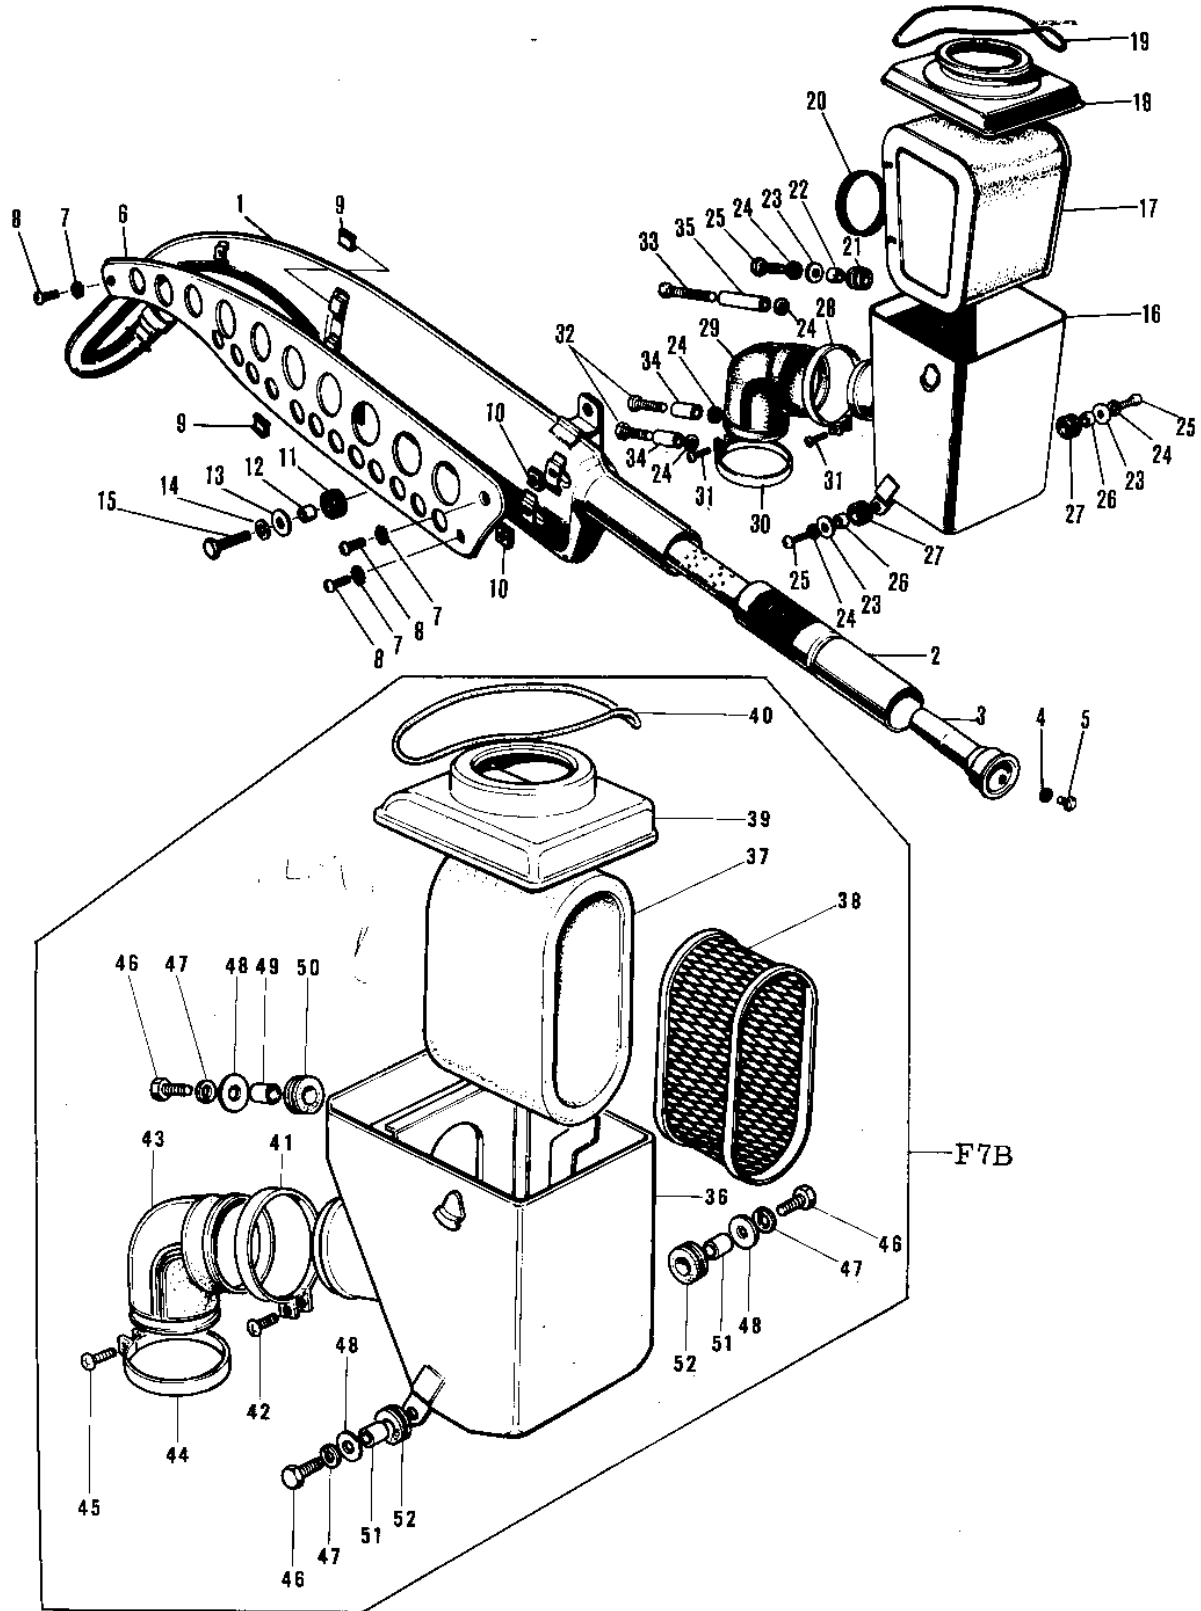

# 1972 F7-A PARTS DIAGRAM

AIR CLEANER/MUFFLER ('71-'73 F7/F7-A/F7-

# 1972 F7-A PARTS LIST

AIR CLEANER/MUFFLER ('71-'73 F7/F7-A/F7-

ITEM NAME	PART NUMBER	QUANTITY
MUFFLER ASSY (Ref # 1~5)	18001-032	
BAFFLE TUBE (Ref # 2~5)	18033-073	
TAIL PIECE (Ref # 3)	18048-015	
WASHER LOCK 6MM (Ref # 4)	463H0600	
BOLT-UPSET,6X12 (Ref # 5)	112G0612	
COVER-MUFFLER (Ref # 6)	18064-005	
WASHER LOCK 6MM (Ref # 7)	463H0600	
SCREW PAN HEAD 6X12 (Ref # 8)	220E0612	
INSULATOR (Ref # 9)	18065-007	
INSULATOR-HEAT (Ref # 10)	18065-009	
DAMPER RUBBER-MUFFLER (Ref # 11)	18063-005	
COLLAR (Ref # 12)	92027-102	
WASHER,8X26X2.3 (Ref # 13)	92022-1564	
WASHER SPRING 8MM (Ref # 14)	461F0800	
BOLT-SMALL-UPSET 8X25 (Ref # 15)	115G0825	
AIR CLEANER ASSY (Ref # 16~20)	11010-040	
BODY-AIR CLEANER (Ref # 16)	11011-012	
ELEMENT,AIR CLNR (Ref # 17)	11013-020	
CAP-AIR CLEANER (Ref # 18)	11012-015	
"0" RING,100MM (Ref # 19)	671B25100	
GASKET-AIR CLEANER (Ref # 20)	11017-007	
DAMPER RUBBER (Ref # 21)	92075-051	
COLLAR (Ref # 22)	92027-103	
WASHER 6.5X20X1.6T (Ref # 23)	92022-125	
WASHER SPRING 6MM (Ref # 24)	461F0600	
BOLT-UPSET,6X20 (Ref # 25)	112G0620	
COLLAR 6.8X10X10.5 (Ref # 26)	92027-120	
GROMMET (Ref # 27)	92071-046	
CLAMP,AIR CLEANER (Ref # 28)	92037-129	

## 1972 F7-A PARTS LIST

AIR CLEANER/MUFFLER ('71-'73 F7/F7-A/F7-

ITEM NAME	PART NUMBER	QUANTITY
CONNECTOR (Ref # 29)	11026-003	
CLAMP,AIR CLEANER (Ref # 30)	92037-128	
SCREW PAN HEAD 6X35 (Ref # 31)	220B0635	
BOLT-AIR CLEANER FIT (Ref # 32)	92003-066	
BOLT-AIR CLNR. FITTNG (Ref # 33)	92003-067	
COLLAR (Ref # 34)	92027-127	
COLLAR (Ref # 35)	92027-128	
AIR CLEANER ASSY (Ref # 36~40)	11010-061	
BODY-AIR CLEANER (Ref # 36)	11011-024	
ELEMENT,AIR,CLNR (Ref # 37)	11013-036	
HOLDER-CLENER ELEM (Ref # 38)	11014-007	
CAP-AIR CLEANER,BL (Ref # 39)	11012-028	
SCREW PAN HEAD 6X35 (Ref # 42)	220B0635	
SCREW PAN HEAD 6X30 (Ref # 45)	220B0630	
BOLT-UPSET (Ref # 46)	112G0625	
WASHER SPRING 6MM (Ref # 47)	461F0600	