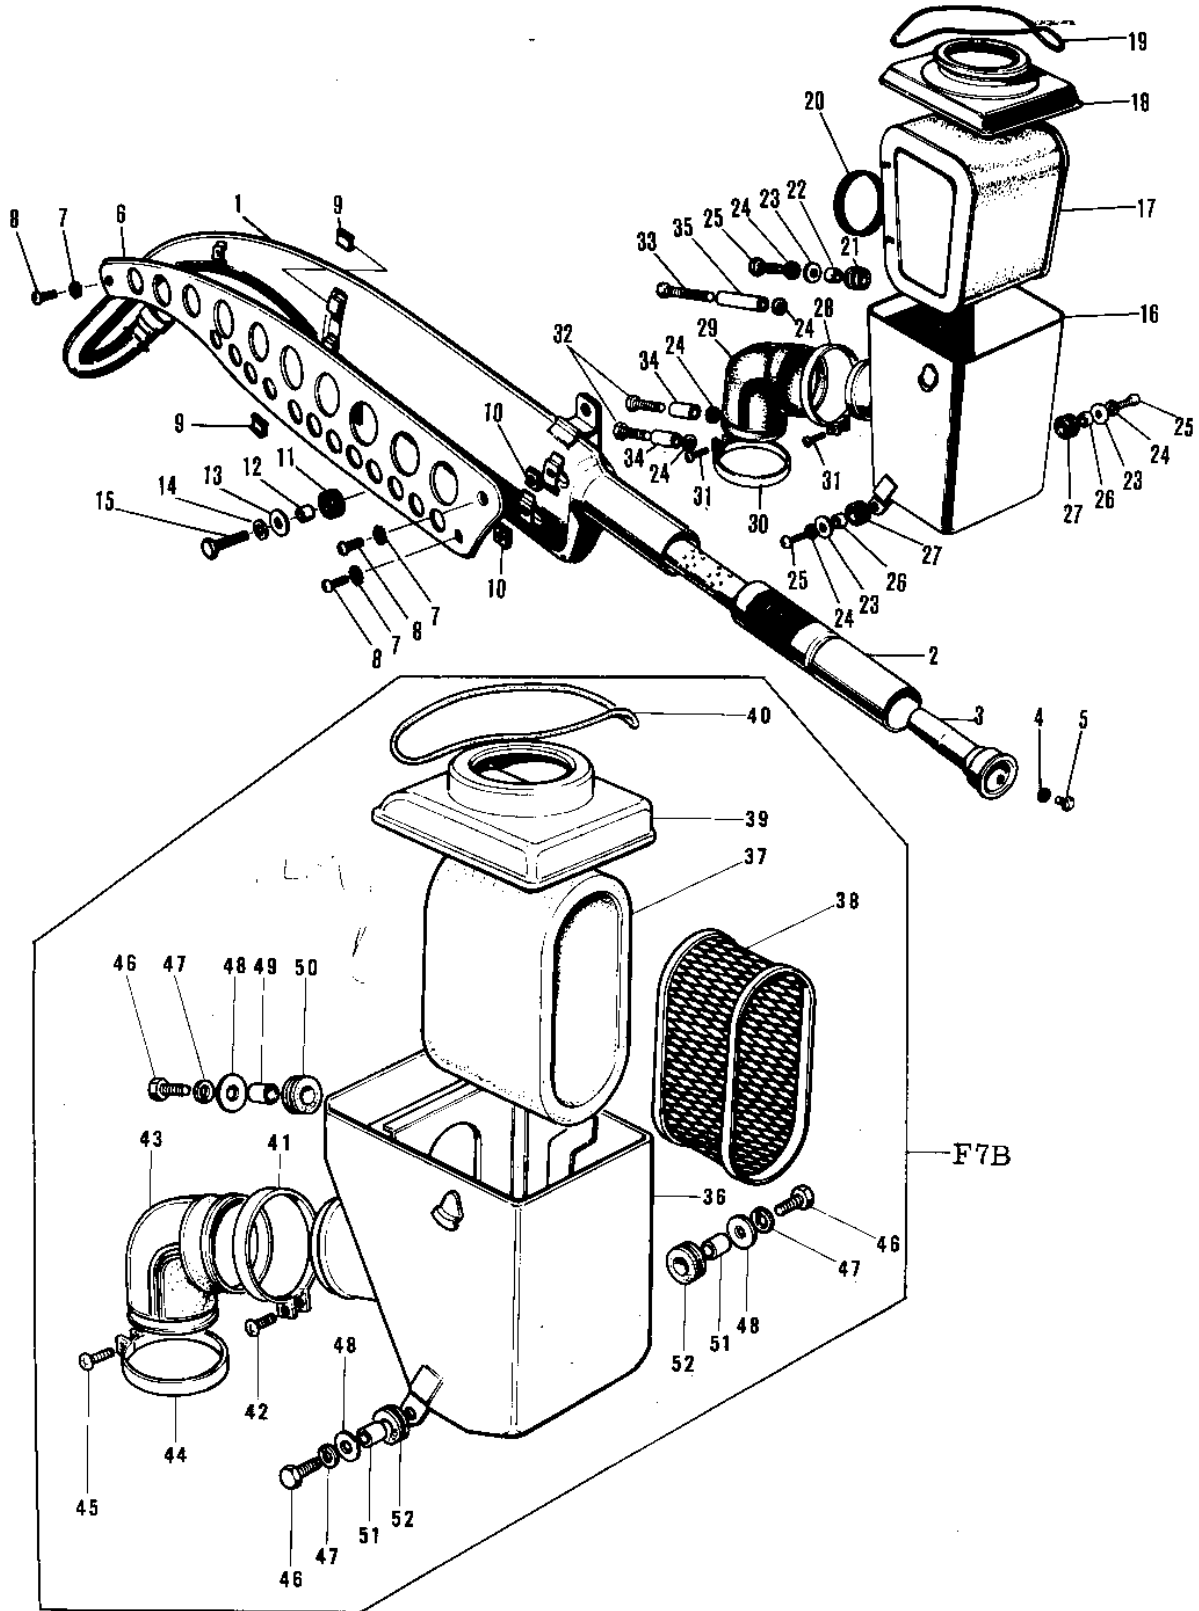

# 1972 F7-A PARTS DIAGRAM

AIR CLEANER/MUFFLER ('71-'73 F7/F7-A/F7-

# 1972 F7-A PARTS LIST

AIR CLEANER/MUFFLER ('71-'73 F7/F7-A/F7-

ITEM NAME	PART NUMBER	QUANTITY
MUFFLER ASSY (Ref # 1~5)	18001-032	
BAFFLE TUBE (Ref # 2~5)	18033-073	
TAIL PIECE (Ref # 3)	18048-015	
WASHER LOCK 6MM (Ref # 4)	463H0600	
BOLT-UPSET,6X12 (Ref # 5)	112G0612	
COVER-MUFFLER (Ref # 6)	18064-005	
WASHER LOCK 6MM (Ref # 7)	463H0600	
SCREW PAN HEAD 6X12 (Ref # 8)	220E0612	
INSULATOR (Ref # 9)	18065-007	
INSULATOR-HEAT (Ref # 10)	18065-009	
DAMPER RUBBER-MUFFLER (Ref # 11)	18063-005	
COLLAR (Ref # 12)	92027-102	
WASHER,8X26X2.3 (Ref # 13)	92022-1564	
WASHER SPRING 8MM (Ref # 14)	461F0800	
BOLT-SMALL-UPSET 8X25 (Ref # 15)	115G0825	
AIR CLEANER ASSY (Ref # 16~20)	11010-040	
BODY-AIR CLEANER (Ref # 16)	11011-012	
ELEMENT,AIR CLNR (Ref # 17)	11013-020	
CAP-AIR CLEANER (Ref # 18)	11012-015	
"0" RING,100MM (Ref # 19)	671B25100	
GASKET-AIR CLEANER (Ref # 20)	11017-007	
DAMPER RUBBER (Ref # 21)	92075-051	
COLLAR (Ref # 22)	92027-103	
WASHER 6.5X20X1.6T (Ref # 23)	92022-125	
WASHER SPRING 6MM (Ref # 24)	461F0600	
BOLT-UPSET,6X20 (Ref # 25)	112G0620	
COLLAR 6.8X10X10.5 (Ref # 26)	92027-120	
GROMMET (Ref # 27)	92071-046	
CLAMP,AIR CLEANER (Ref # 28)	92037-129	

# 1972 F7-A PARTS LIST

AIR CLEANER/MUFFLER ('71-'73 F7/F7-A/F7-

ITEM NAME	PART NUMBER	QUANTITY
CONNECTOR (Ref # 29)	11026-003	
CLAMP,AIR CLEANER (Ref # 30)	92037-128	
SCREW PAN HEAD 6X35 (Ref # 31)	220B0635	
BOLT-AIR CLEANER FIT (Ref # 32)	92003-066	
BOLT-AIR CLNR. FITTNG (Ref # 33)	92003-067	
COLLAR (Ref # 34)	92027-127	
COLLAR (Ref # 35)	92027-128	
AIR CLEANER ASSY (Ref # 36~40)	11010-061	
BODY-AIR CLEANER (Ref # 36)	11011-024	
ELEMENT,AIR,CLNR (Ref # 37)	11013-036	
HOLDER-CLENER ELEM (Ref # 38)	11014-007	
CAP-AIR CLEANER,BL (Ref # 39)	11012-028	
SCREW PAN HEAD 6X35 (Ref # 42)	220B0635	
SCREW PAN HEAD 6X30 (Ref # 45)	220B0630	
BOLT-UPSET (Ref # 46)	112G0625	
WASHER SPRING 6MM (Ref # 47)	461F0600	