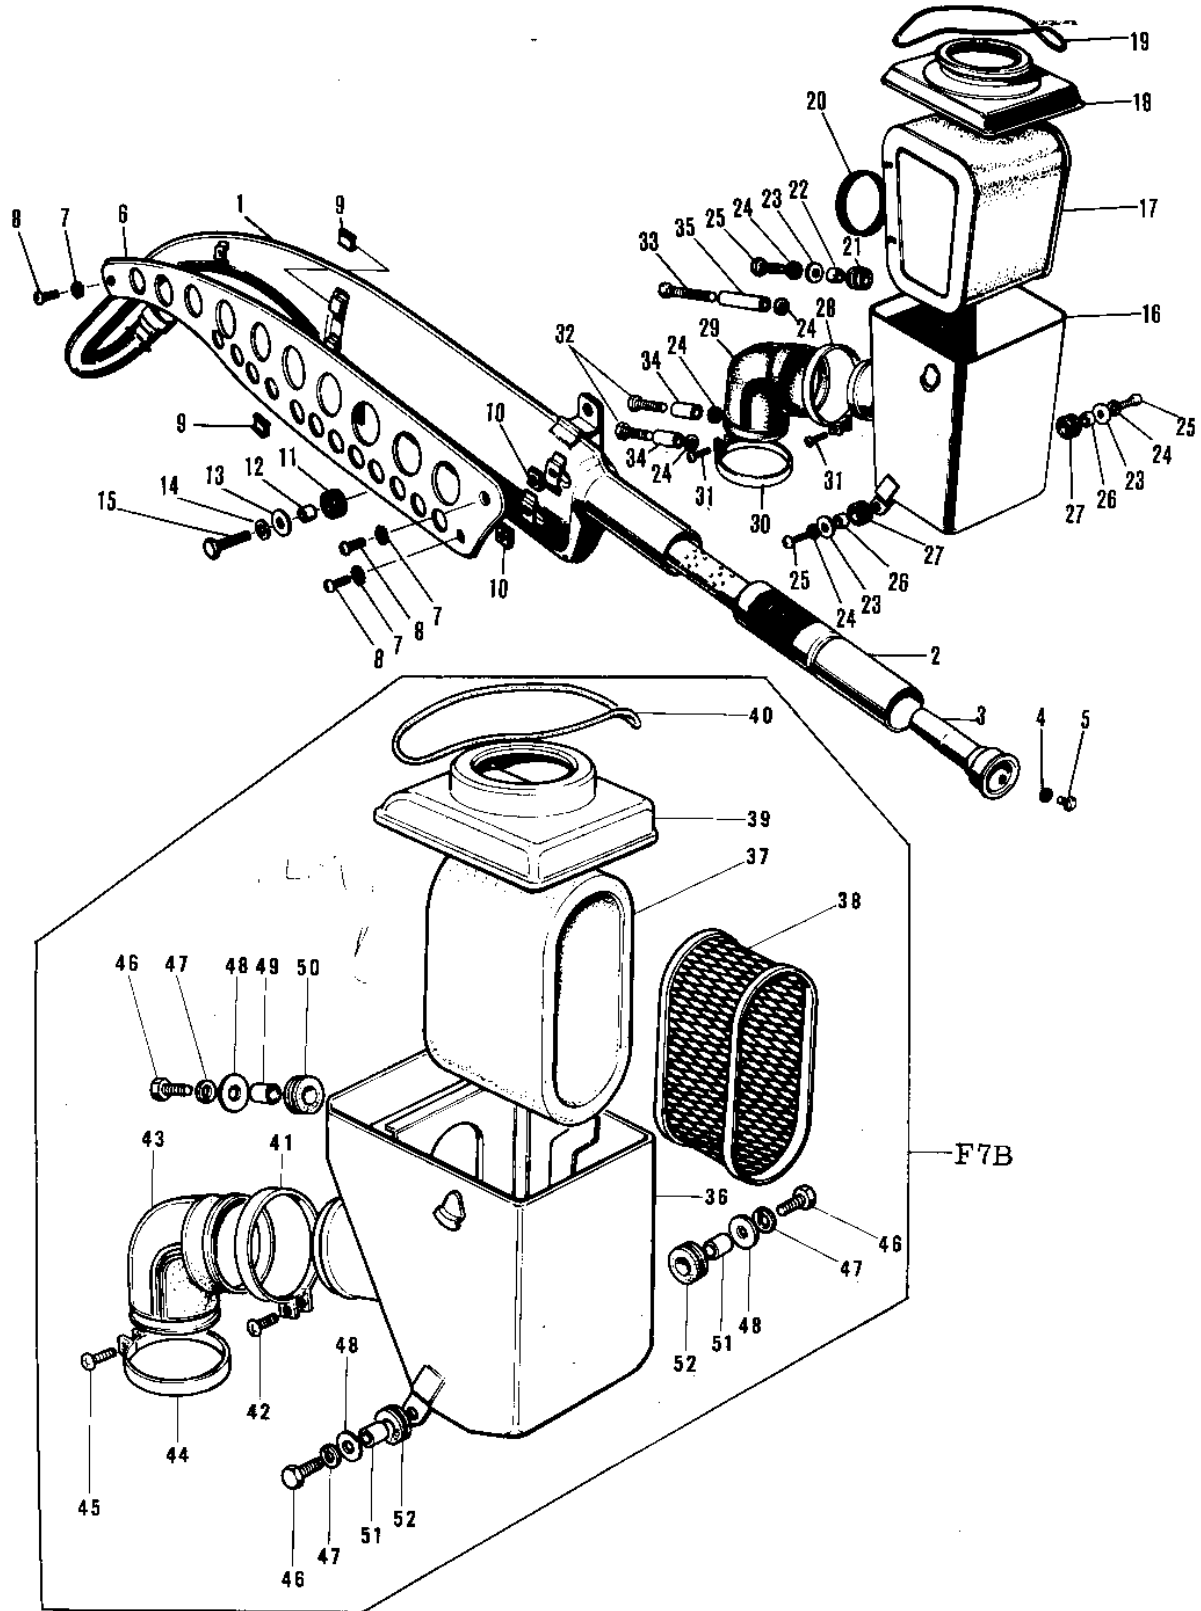

# 1973 F7-B PARTS DIAGRAM

AIR CLEANER/MUFFLER ('71-'73 F7/F7-A/F7-

# 1973 F7-B PARTS LIST

AIR CLEANER/MUFFLER ('71-'73 F7/F7-A/F7-

ITEM NAME	PART NUMBER	QUANTITY
MUFFLER ASSY (Ref # 1~5)	18001-032	
BAFFLE TUBE (Ref # 2~5)	18033-073	
TAIL PIECE (Ref # 3)	18048-015	
WASHER LOCK 6MM (Ref # 4)	463H0600	
BOLT-UPSET,6X12 (Ref # 5)	112G0612	
COVER-MUFFLER (Ref # 6)	18064-005	
WASHER LOCK 6MM (Ref # 7)	463H0600	
SCREW PAN HEAD 6X12 (Ref # 8)	220E0612	
INSULATOR (Ref # 9)	18065-007	
INSULATOR-HEAT (Ref # 10)	18065-009	
DAMPER RUBBER-MUFFLER (Ref # 11)	18063-005	
COLLAR (Ref # 12)	92027-102	
WASHER,8X26X2.3 (Ref # 13)	92022-1564	
WASHER SPRING 8MM (Ref # 14)	461F0800	
BOLT-SMALL-UPSET 8X25 (Ref # 15)	115G0825	
AIR CLEANER ASSY (Ref # 16~20)	11010-040	
BODY-AIR CLEANER (Ref # 16)	11011-012	
ELEMENT,AIR CLNR (Ref # 17)	11013-020	
CAP-AIR CLEANER (Ref # 18)	11012-015	
"0" RING,100MM (Ref # 19)	671B25100	
GASKET-AIR CLEANER (Ref # 20)	11017-007	
DAMPER RUBBER (Ref # 21)	92075-051	
COLLAR (Ref # 22)	92027-103	
WASHER 6.5X20X1.6T (Ref # 23)	92022-125	
WASHER SPRING 6MM (Ref # 24)	461F0600	
BOLT-UPSET,6X20 (Ref # 25)	112G0620	
COLLAR 6.8X10X10.5 (Ref # 26)	92027-120	
GROMMET (Ref # 27)	92071-046	
CLAMP,AIR CLEANER (Ref # 28)	92037-129	

## 1973 F7-B PARTS LIST

AIR CLEANER/MUFFLER ('71-'73 F7/F7-A/F7-

ITEM NAME	PART NUMBER	QUANTITY
CONNECTOR (Ref # 29)	11026-003	
CLAMP,AIR CLEANER (Ref # 30)	92037-128	
SCREW PAN HEAD 6X35 (Ref # 31)	220B0635	
BOLT-AIR CLEANER FIT (Ref # 32)	92003-066	
BOLT-AIR CLNR. FITTNG (Ref # 33)	92003-067	
COLLAR (Ref # 34)	92027-127	
COLLAR (Ref # 35)	92027-128	
AIR CLEANER ASSY (Ref # 36~40)	11010-061	
BODY-AIR CLEANER (Ref # 36)	11011-024	
ELEMENT,AIR,CLNR (Ref # 37)	11013-036	
HOLDER-CLENER ELEM (Ref # 38)	11014-007	
CAP-AIR CLEANER,BL (Ref # 39)	11012-028	
SCREW PAN HEAD 6X35 (Ref # 42)	220B0635	
SCREW PAN HEAD 6X30 (Ref # 45)	220B0630	
BOLT-UPSET (Ref # 46)	112G0625	
WASHER SPRING 6MM (Ref # 47)	461F0600	